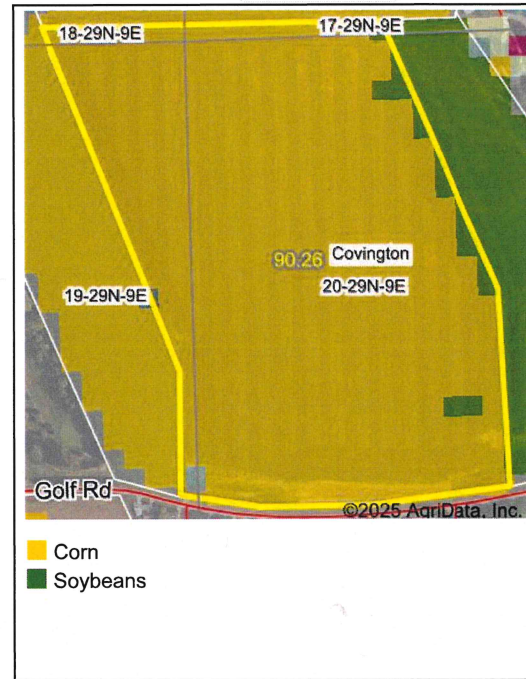

Acct. #:

Crop Year: 2024

Crop Year: 2023

Crop Year: 2022

Crop Year: 2021

Boundary Center: 42° 28' 39.95, -96° 26' 29.56

State: NE

County: Dakota

Legal: 20-29N-9E

Twnshp: Covington

Field borders provided by Farm Service Agency as of 5/21/2008. Crop data provided by USDA National Agricultural Statistics Service Cropland Data Layer.

Maps Provided By: