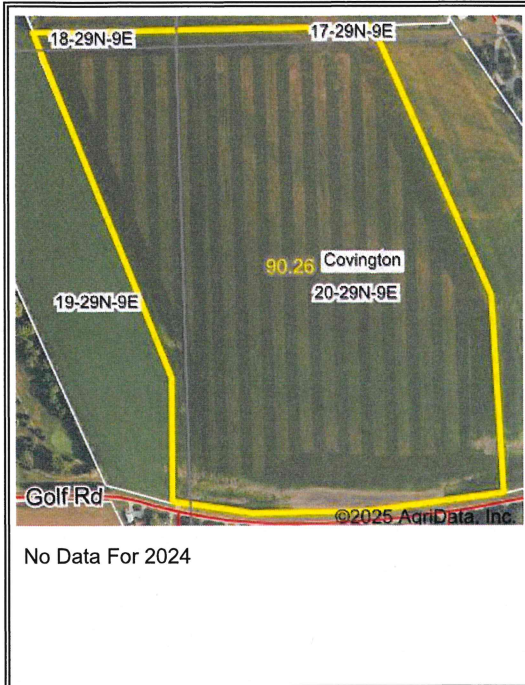

4 Year Crop History

Owner/Operator:

Date: 2/28/2025

Address:

Farm Name:

Address:

Field ID:

Phone:

Acct. #:

Crop Year: 2024

Crop Year: 2023

Crop Year: 2022

Crop Year: 2021

Boundary Center: 42° 28' 39.95, -96° 26' 29.56

State: NE

County: Dakota

Legal: 20-29N-9E

Twnshp: Covington

Field borders provided by Farm Service Agency as of 5/21/2008. Crop data provided by USDA National Agricultural Statistics Service Cropland Data Layer.

Maps Provided By: