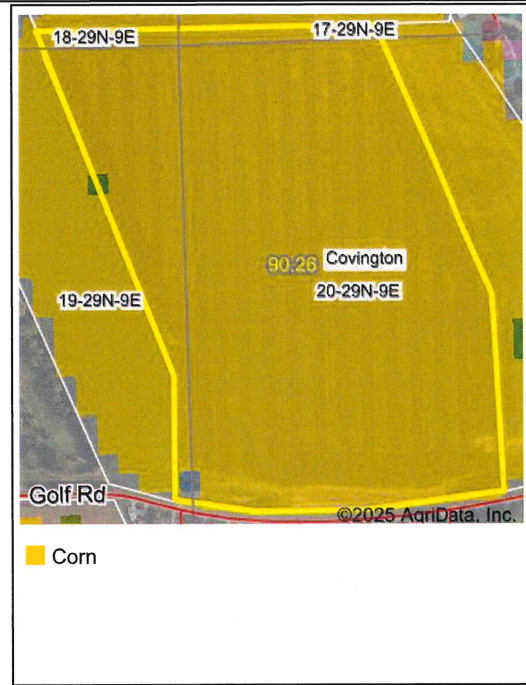

4 Year Crop History

Owner/Operator:

Date: 2/28/2025

Address:

Farm Name:

Address:

Field ID:

Phone:

Acct. #:

Crop Year: 2024

Crop Year: 2023

Crop Year: 2022

Crop Year: 2021

Boundary Center: 42° 28' 39.95, -96° 26' 29.56

State: NE

County: Dakota

Legal: 20-29N-9E

Twnshp: Covington

Field borders provided by Farm Service Agency as of 5/21/2008. Crop data provided by USDA National Agricultural Statistics Service Cropland Data Layer.

Maps Provided By: