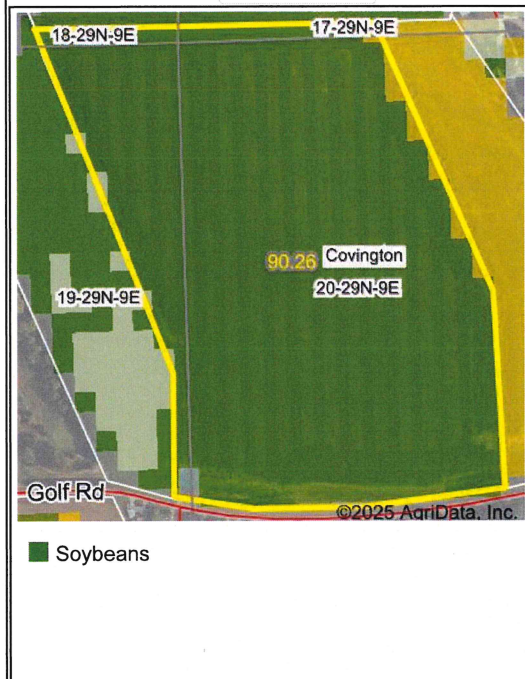

Acct. #:

Crop Year: 2024

Crop Year: 2023

Crop Year: 2022

Crop Year: 2021

Boundary Center: 42° 28' 39.95, -96° 26' 29.56

State: NE

County: Dakota

Legal: 20-29N-9E

Twnshp: Covington

Field borders provided by Farm Service Agency as of 5/21/2008. Crop data provided by USDA National Agricultural Statistics Service Cropland Data Layer.

Maps Provided By: