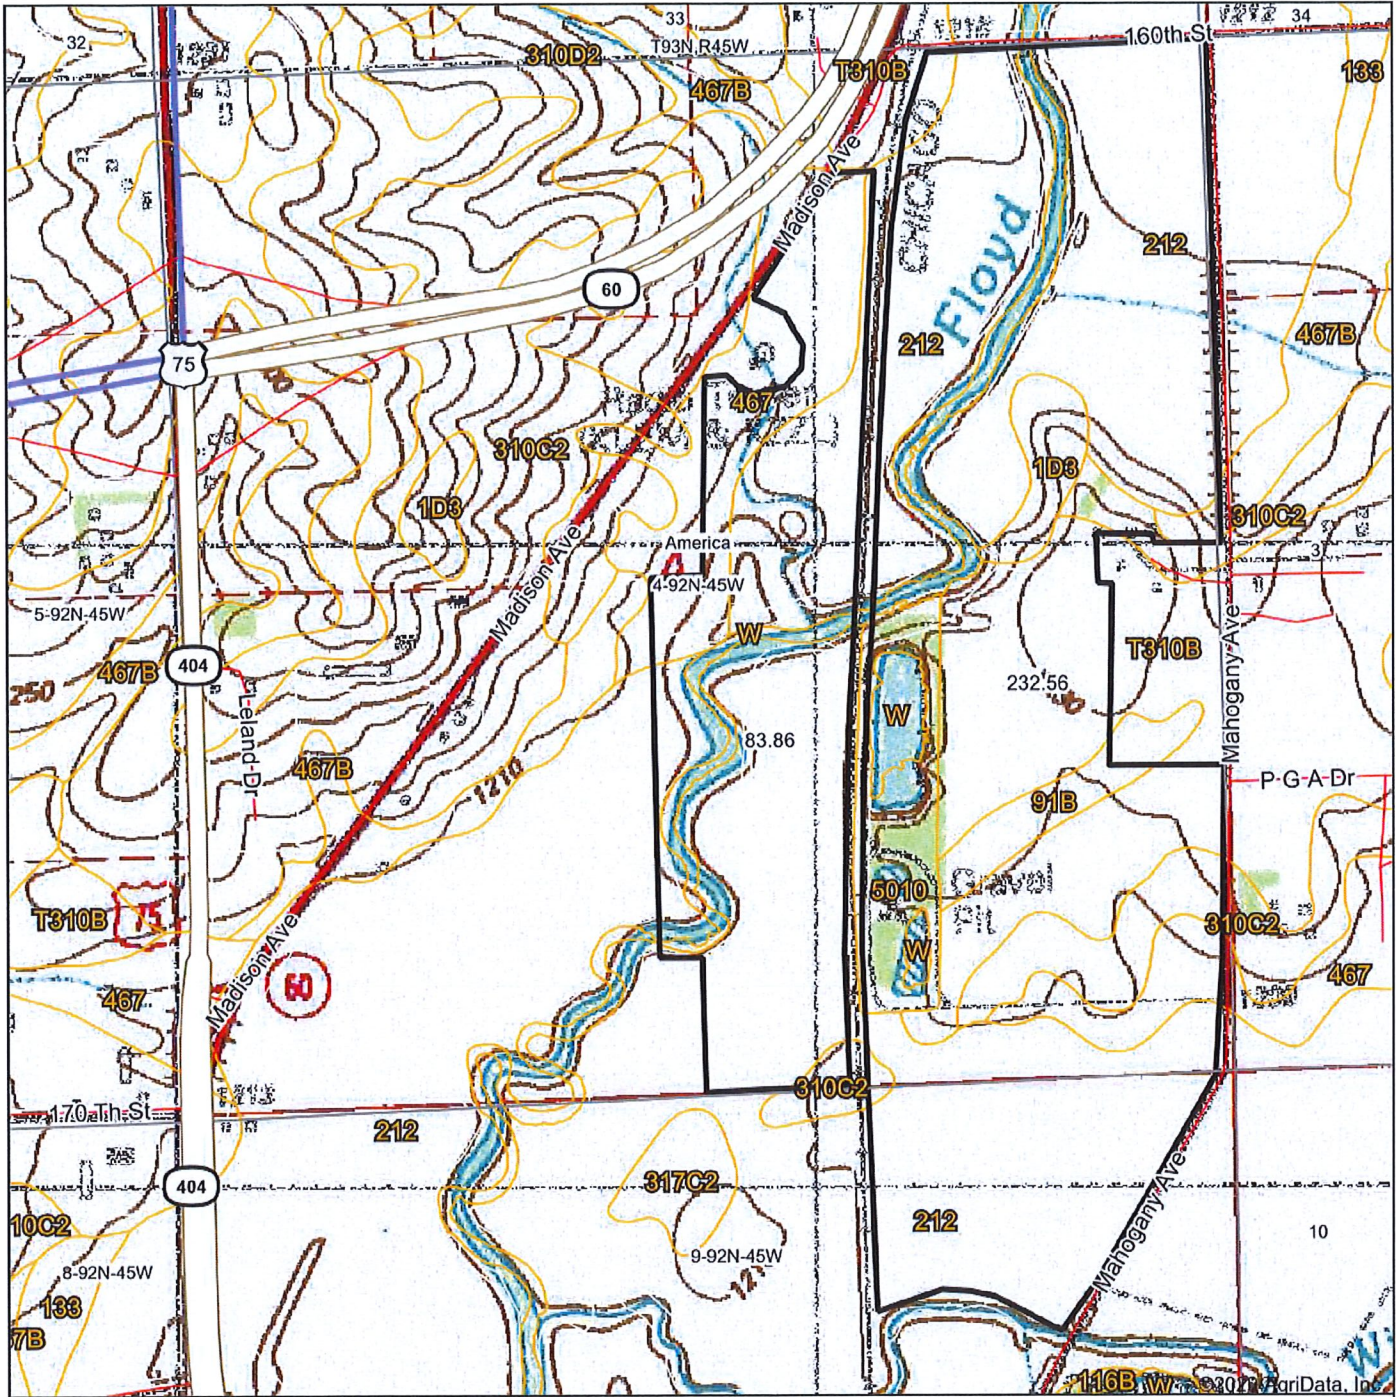

Topography Map

map center: 42° 48' 47.56, -96° 9' 53.78

4-92N-45W
 Plymouth County
 Iowa

10/19/2020

Maps Provided By:

© AgriData, Inc. 2020 www.AgriDataInc.com

Field borders provided by Farm Service Agency as of 5/21/2008.