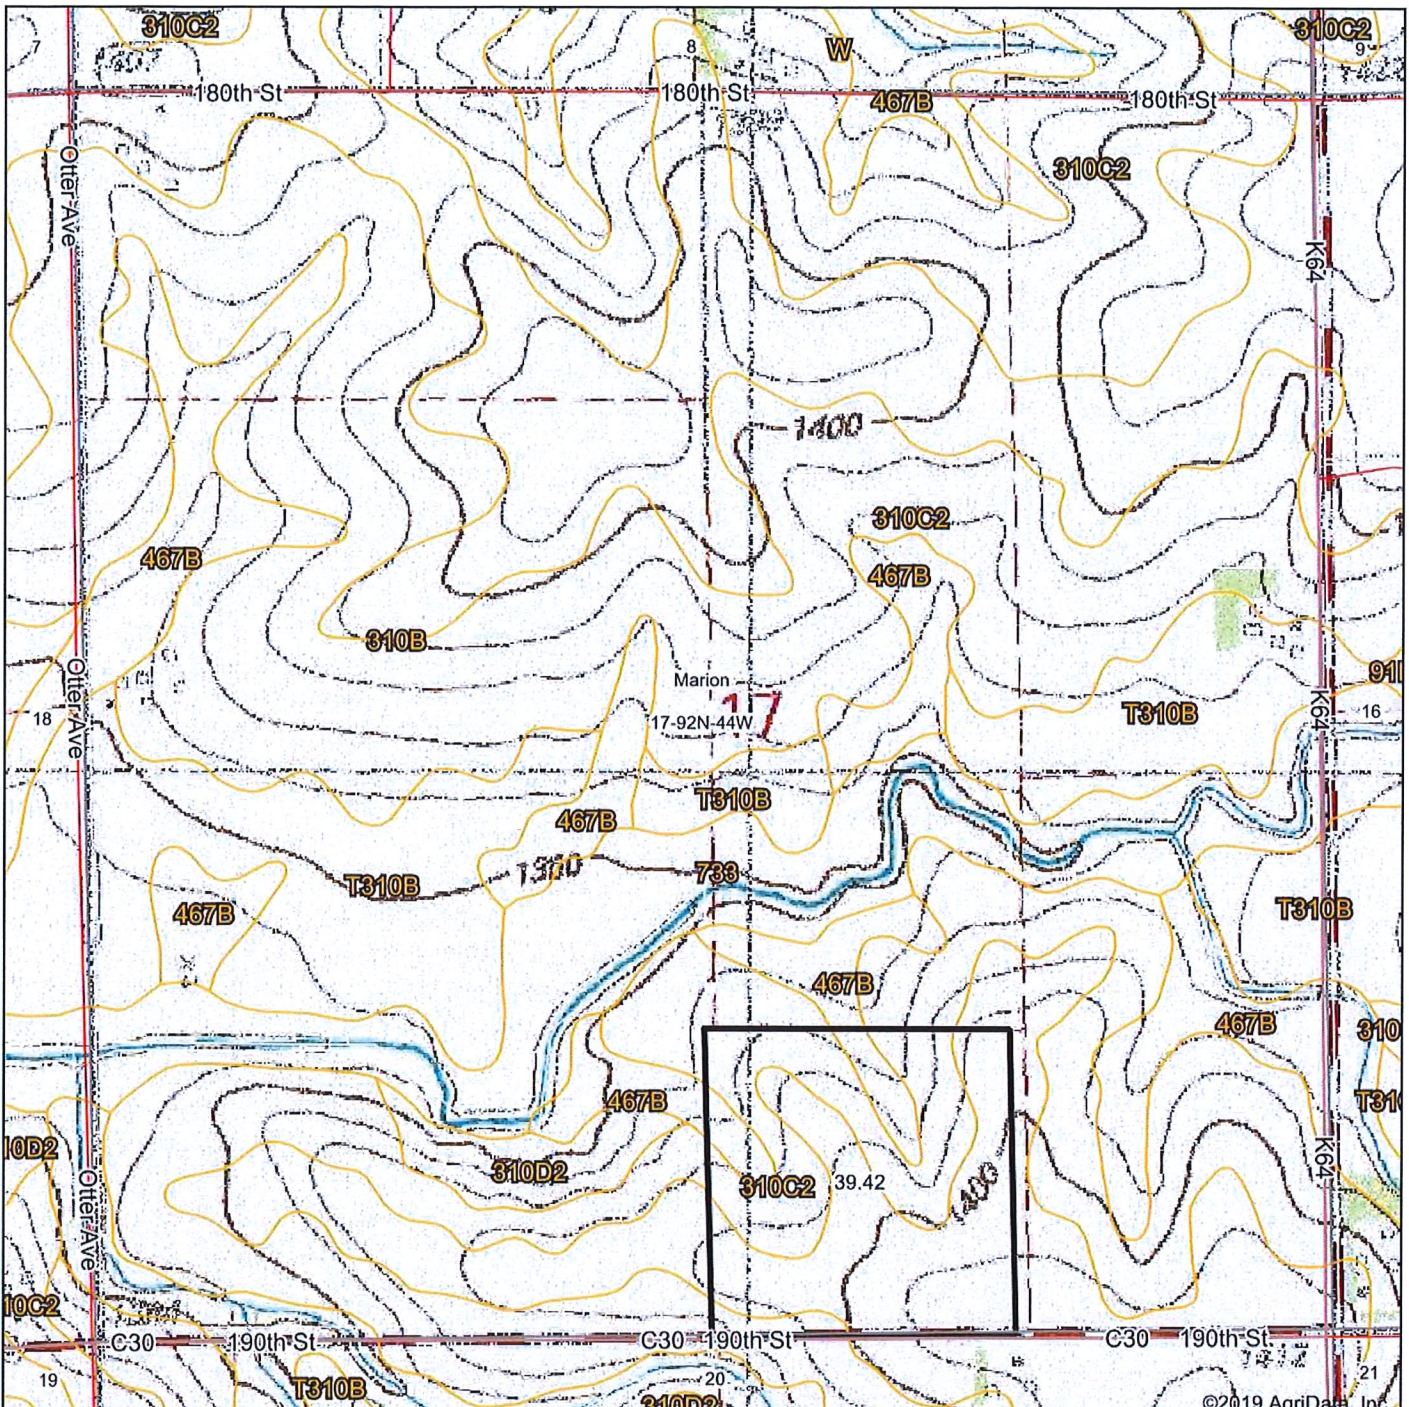

Topography Map

map center: 42° 47' 11.81, -96° 4' 0.71

17-92N-44W
Plymouth County
Iowa

12/13/2019

Maps Provided By

© AgriData, Inc. 2019 www.AgriDataInc.com

Field borders provided by Farm Service Agency as of 5/21/2008.