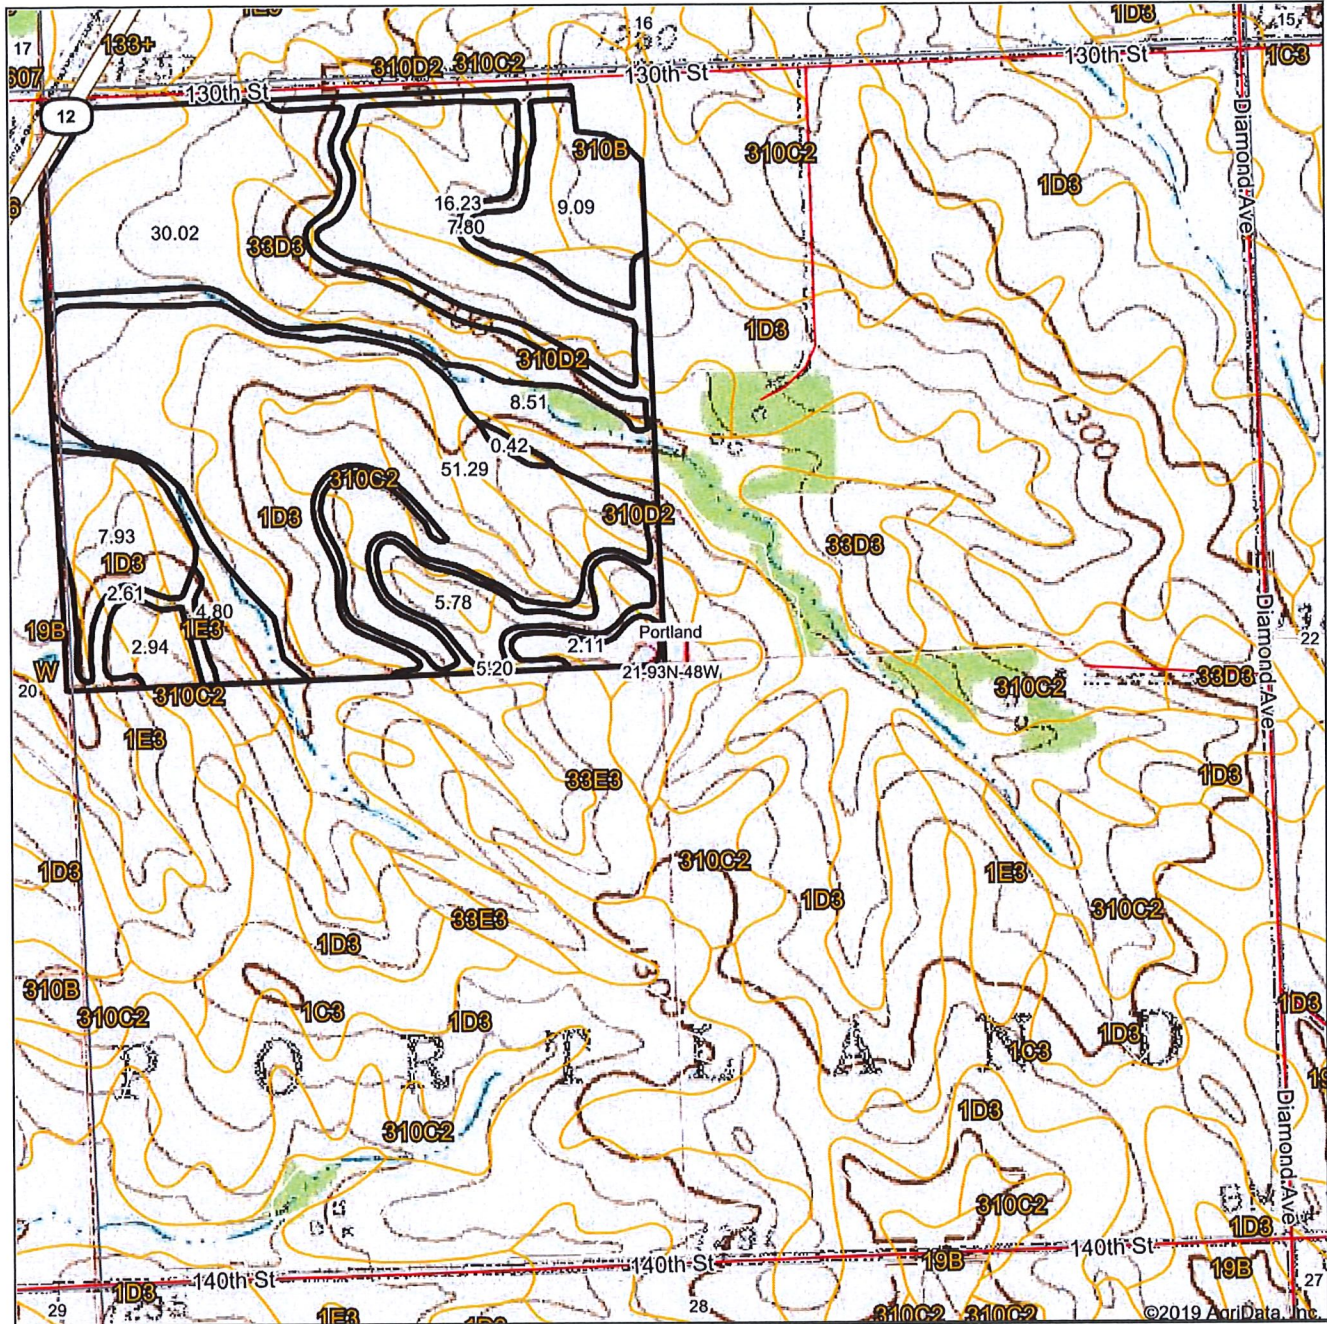

Topography Map

map center: 42° 51' 31.93, -96° 31' 5.35

21-93N-48W
Plymouth County
Iowa

5/24/2019

Maps Provided By:

© AgriData, Inc. 2019 www.AgrIDataInc.com

Field borders provided by Farm Service Agency as of 5/21/2008.