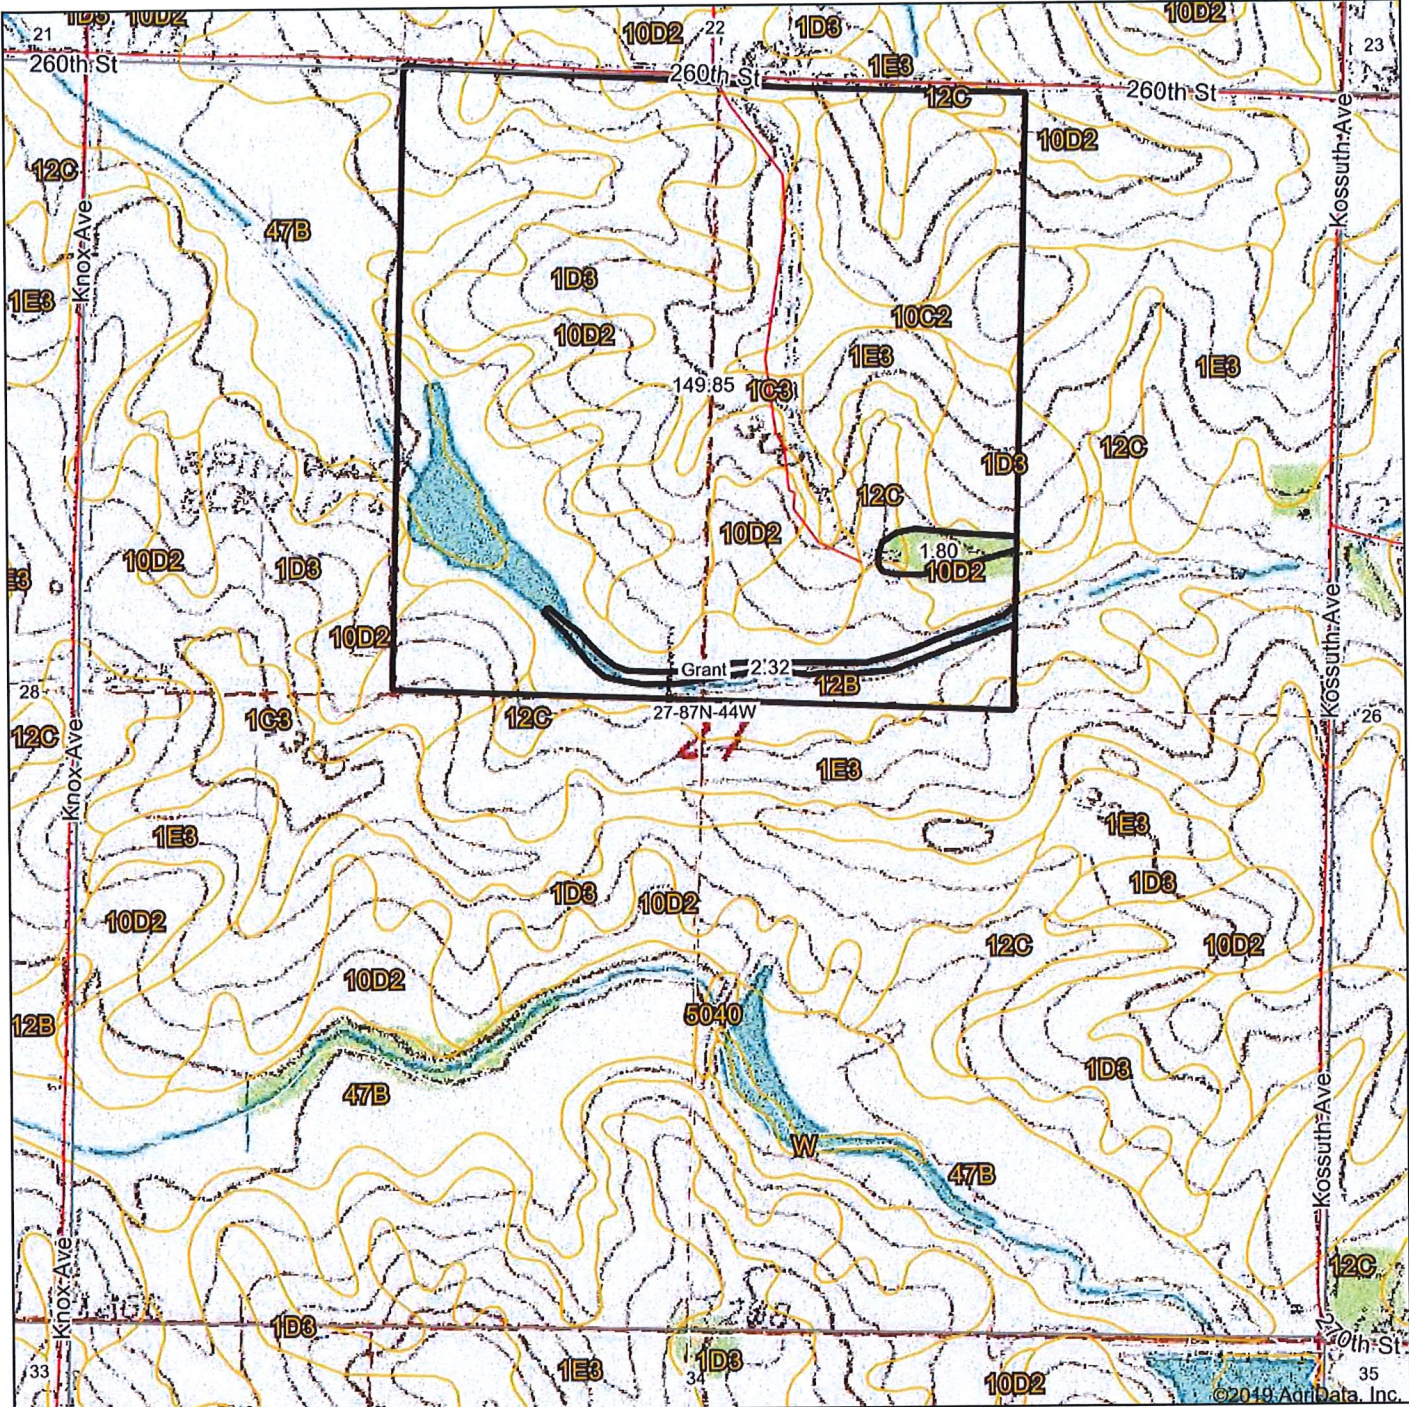

Topography Map

map center: 42° 19' 13.13, -95° 57' 6.08

27-87N-44W
Woodbury County
Iowa

Maps Provided By:

1/14/2020

Field borders provided by Farm Service Agency as of 5/21/2008.