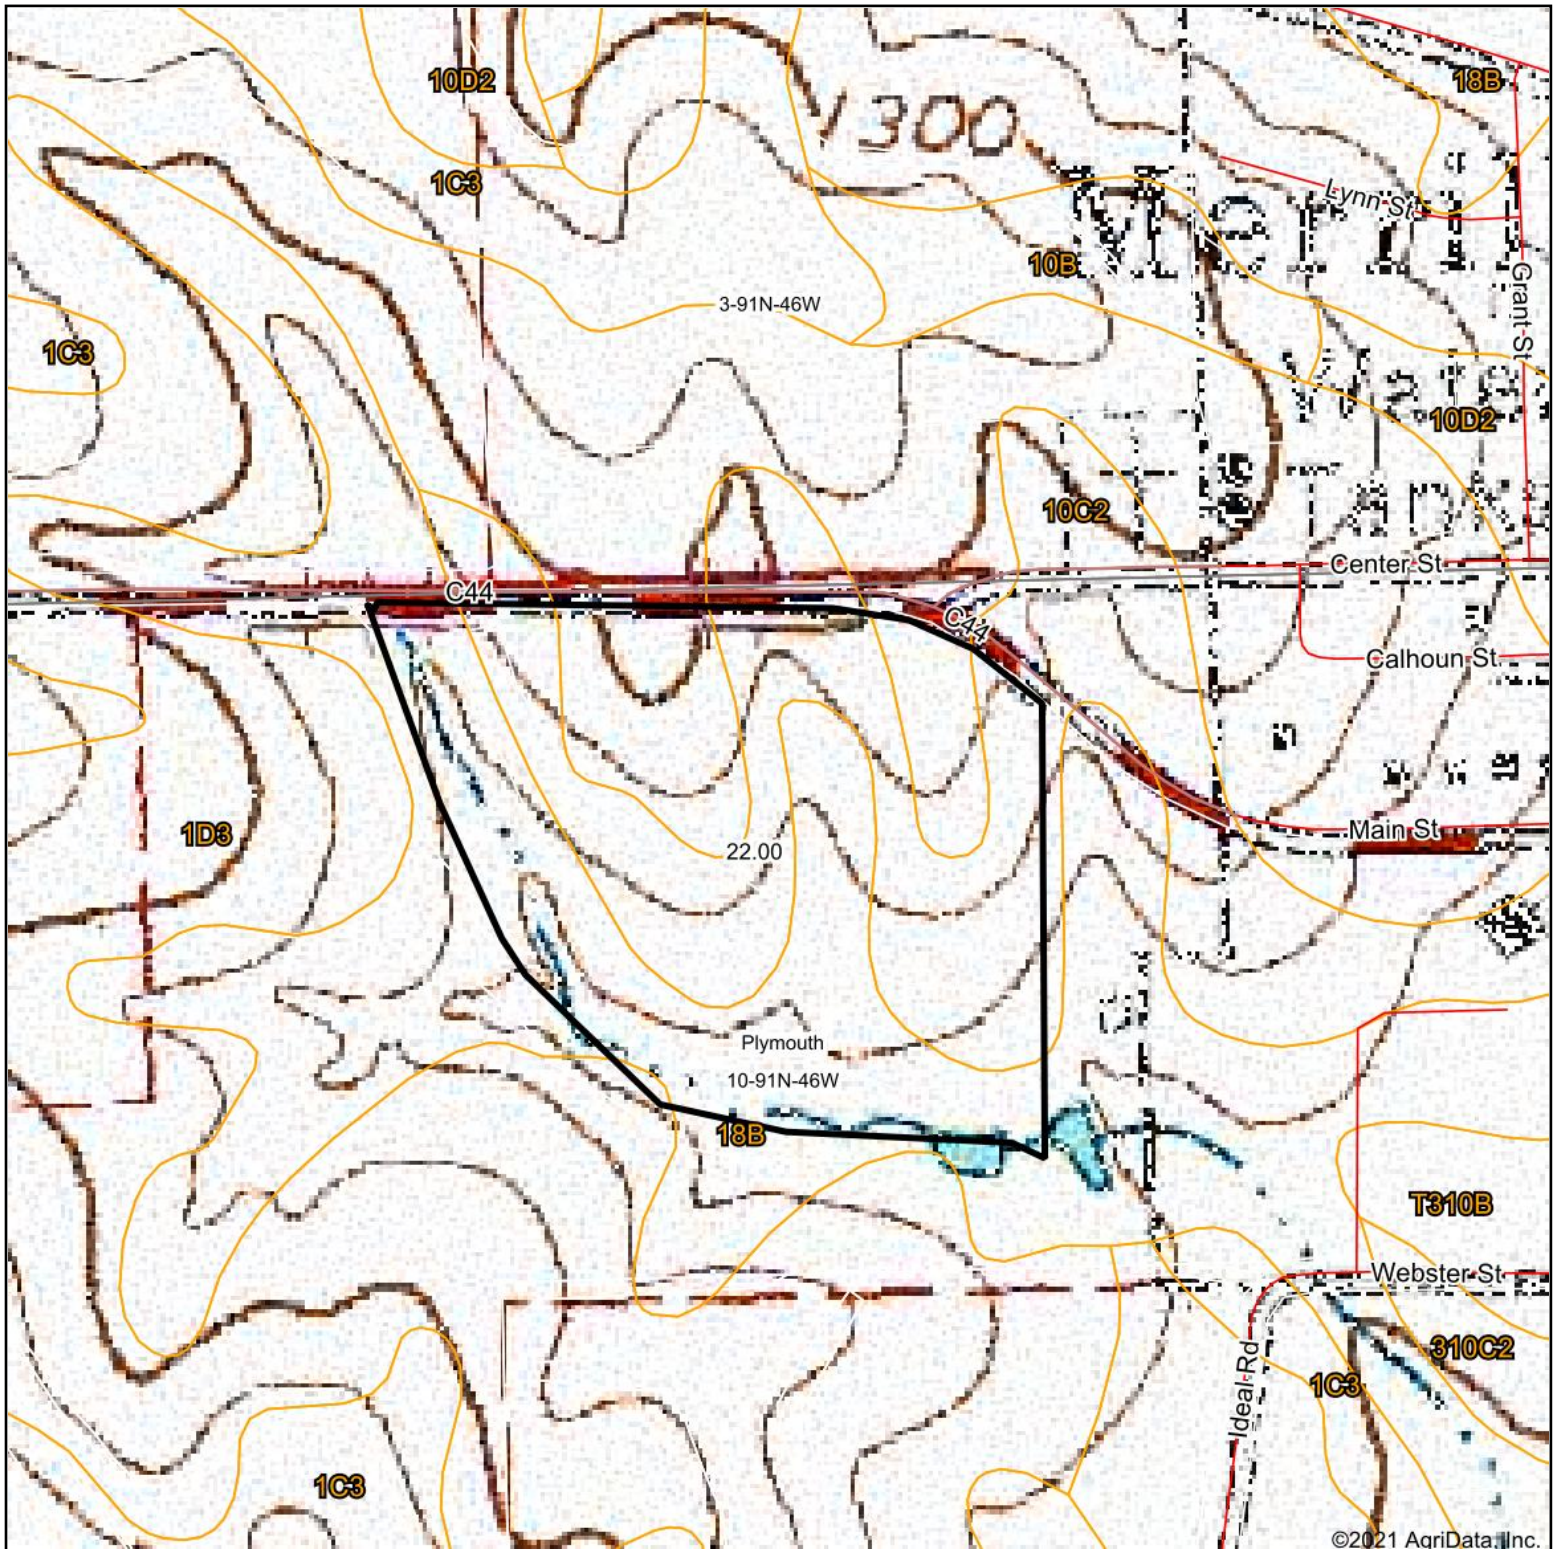

Topography Map

©2021 AgriData, Inc.

map center: 42° 43' 13.09, -96° 15' 38

10-91N-46W
Plymouth County
Iowa

4/8/2021

Maps Provided By:

© AgriData, Inc. 2021

www.AgriDataInc.com