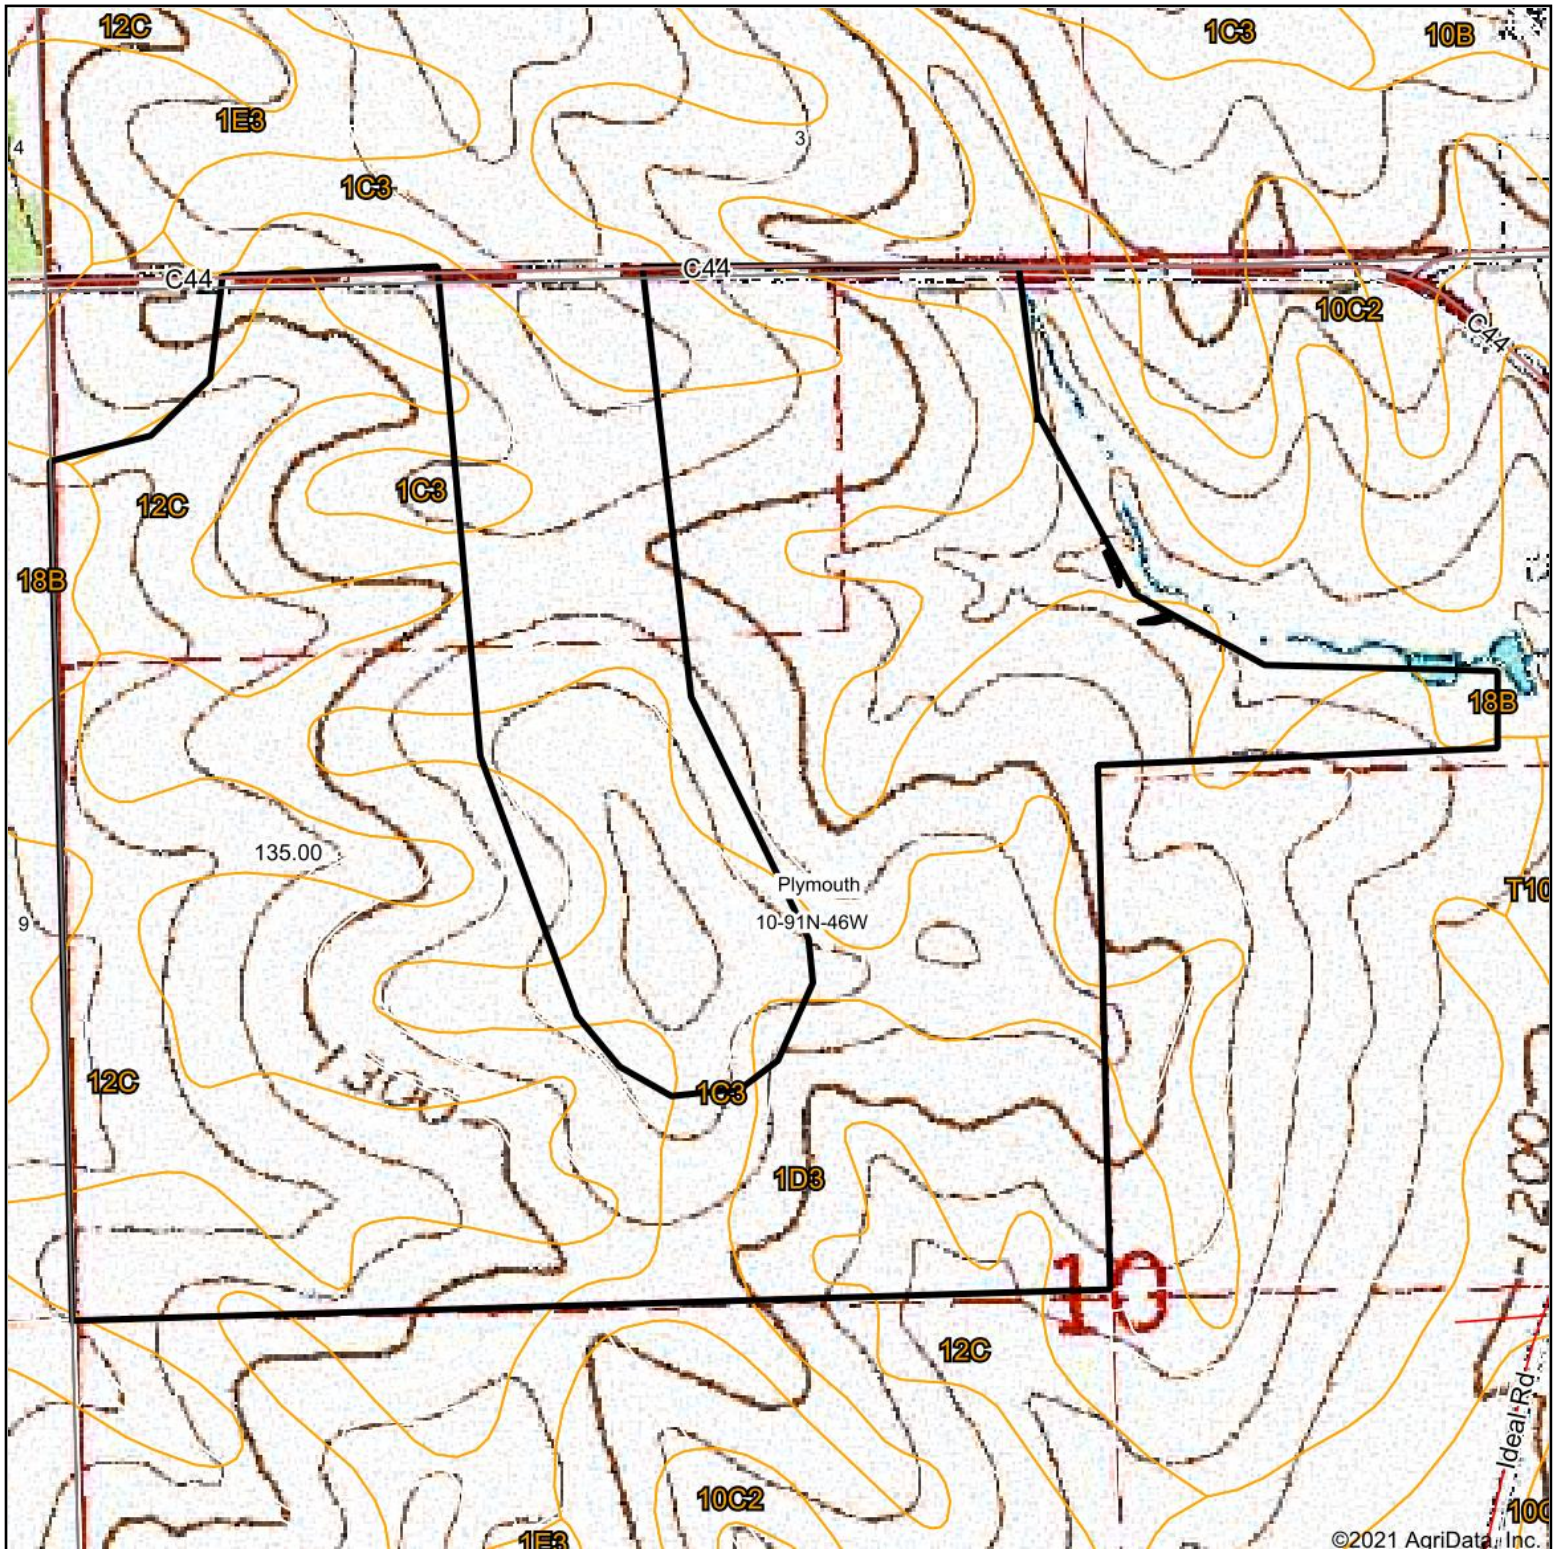

Topography Map

©2021 AgriData, Inc.

map center: 42° 43' 4.02, -96° 15' 56.13

10-91N-46W
Plymouth County
Iowa

4/8/2021

Maps Provided By:

© AgriData, Inc. 2021

www.AgriDataInc.com