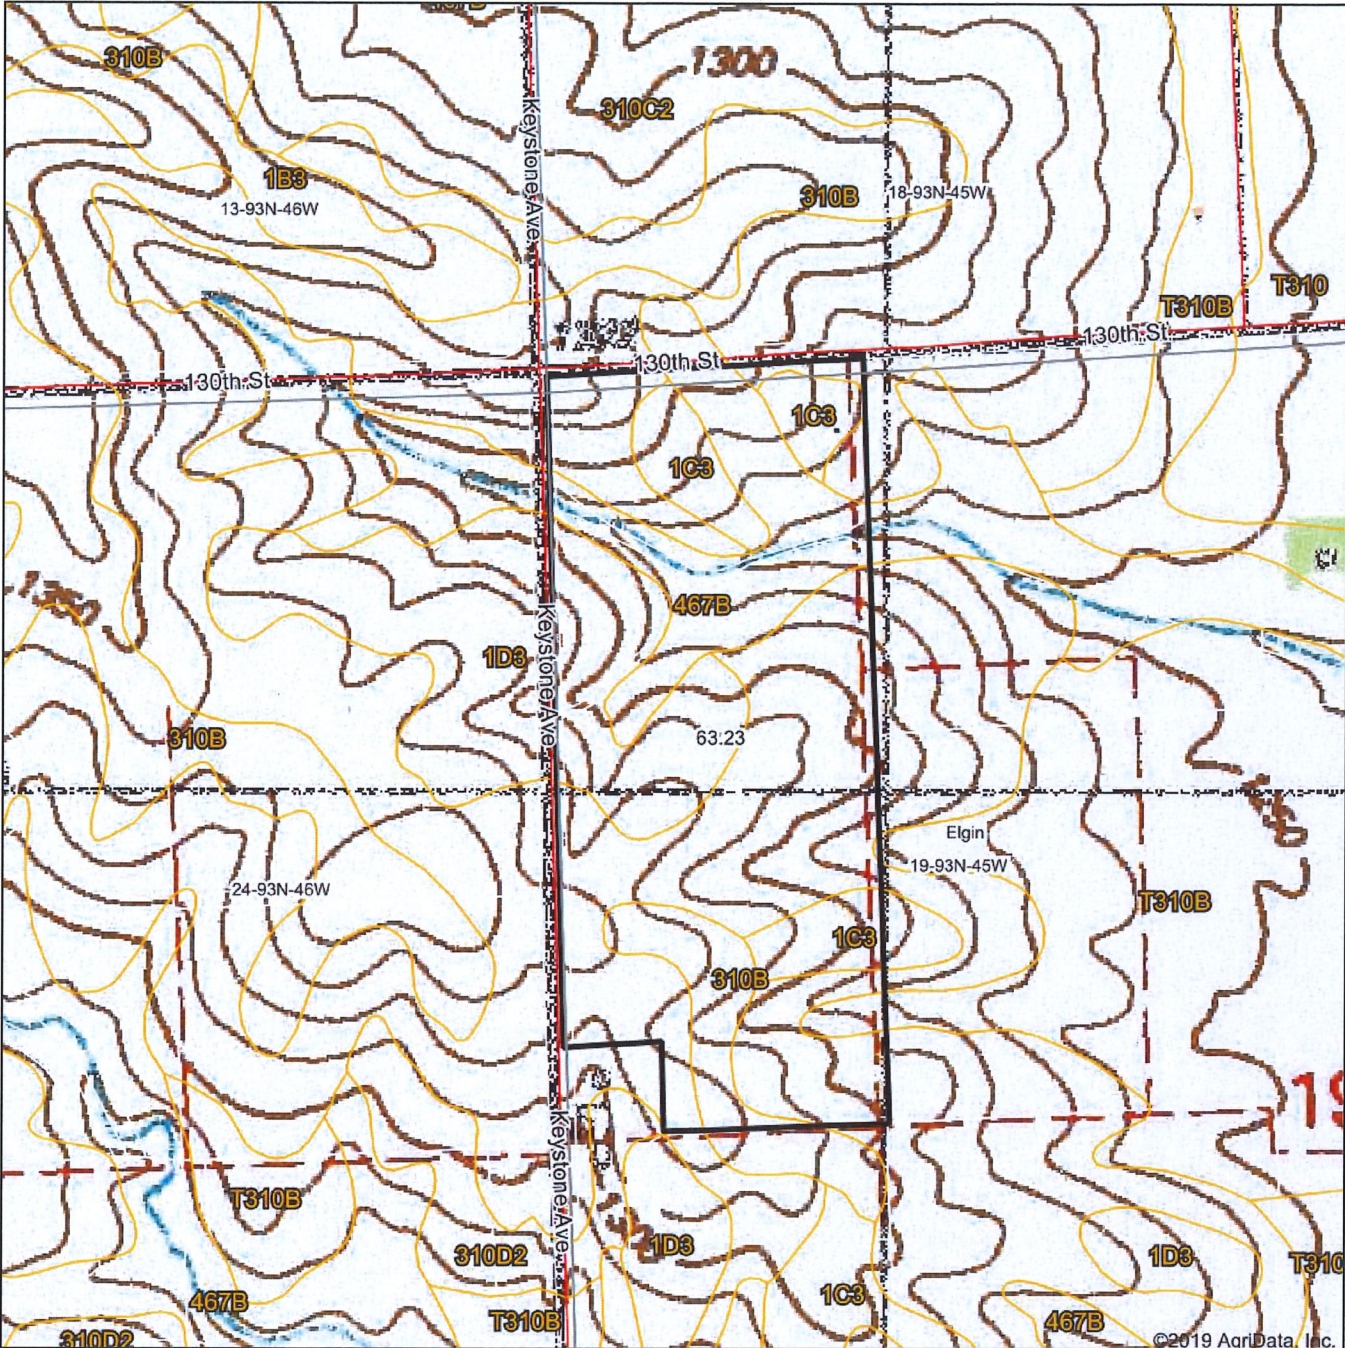

Topography Map

map center: 42° 51' 45.69, -96° 12' 43.9

19-93N-45W
Plymouth County
Iowa

5/11/2020

Maps Provided By:

© AgriData, Inc. 2019 www.AgriDataInc.com

Field borders provided by Farm Service Agency as of 5/21/2008.