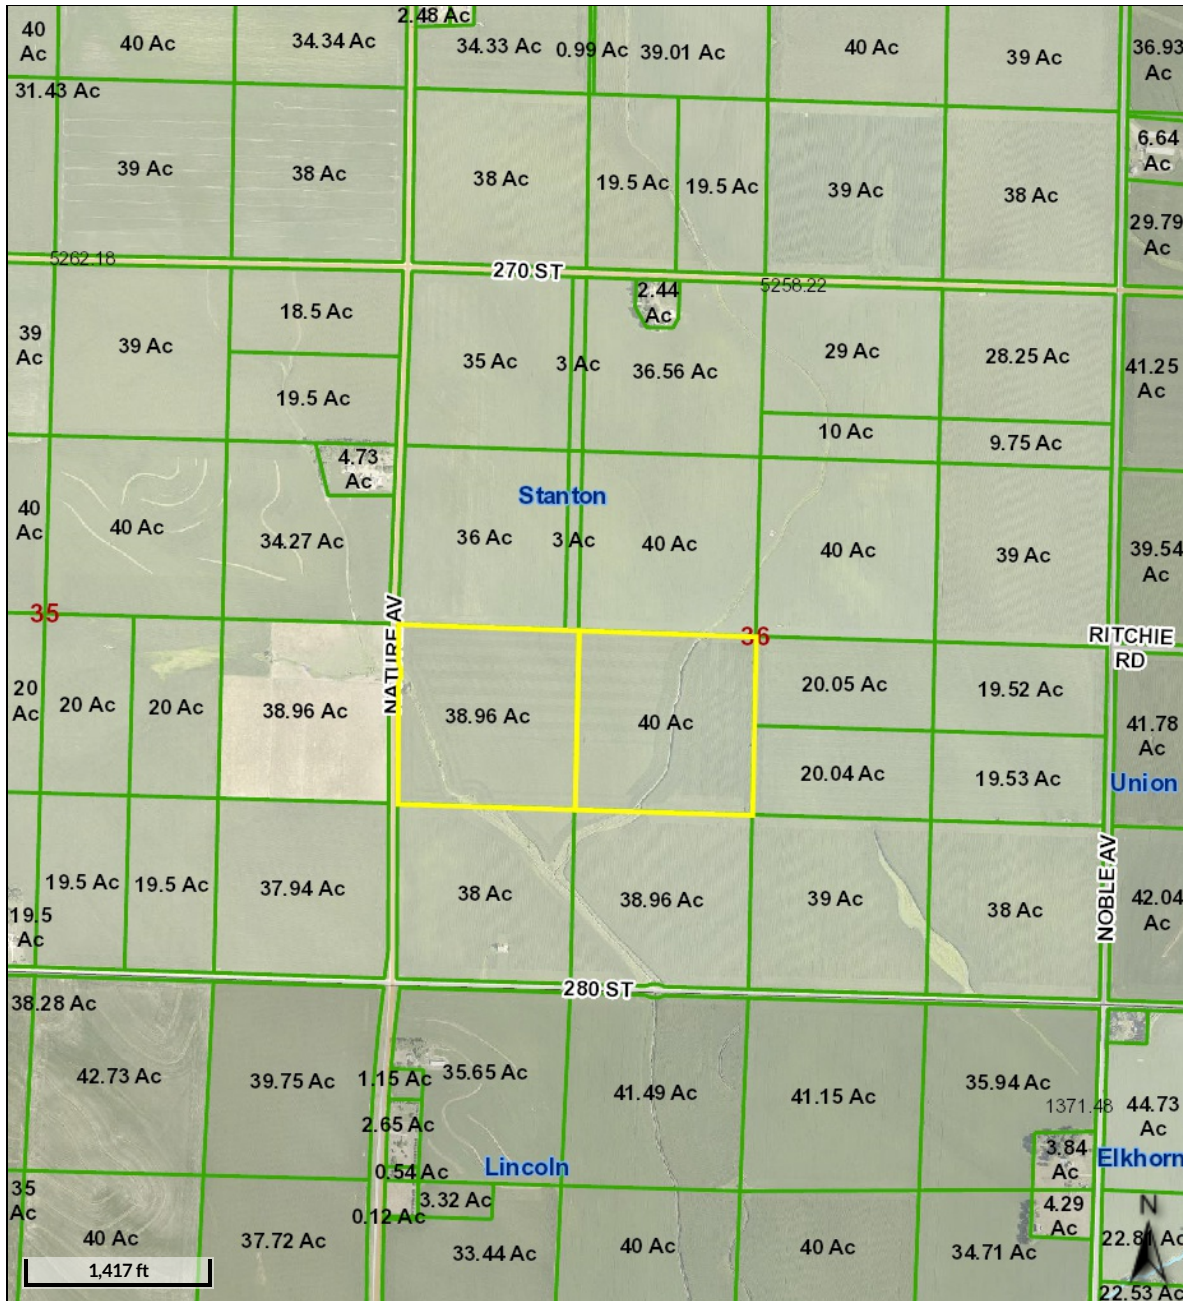

Plymouth County, IA

Overview

Legend

- Parcels**
 - Green outline: Parcels
 - Orange outline: BLL
 - Blue outline: Condos
 - Dashed line: Lot Dashed Line
- Roads**
 - Red line: 1
 - Green line: 3
 - Grey line: 5
 - Black line: 6
 - Orange line: 9

Date created: 9/8/2021
 Last Data Uploaded: 9/7/2021 10:26:51 PM

Developed by Schneider
 GEOSPATIAL