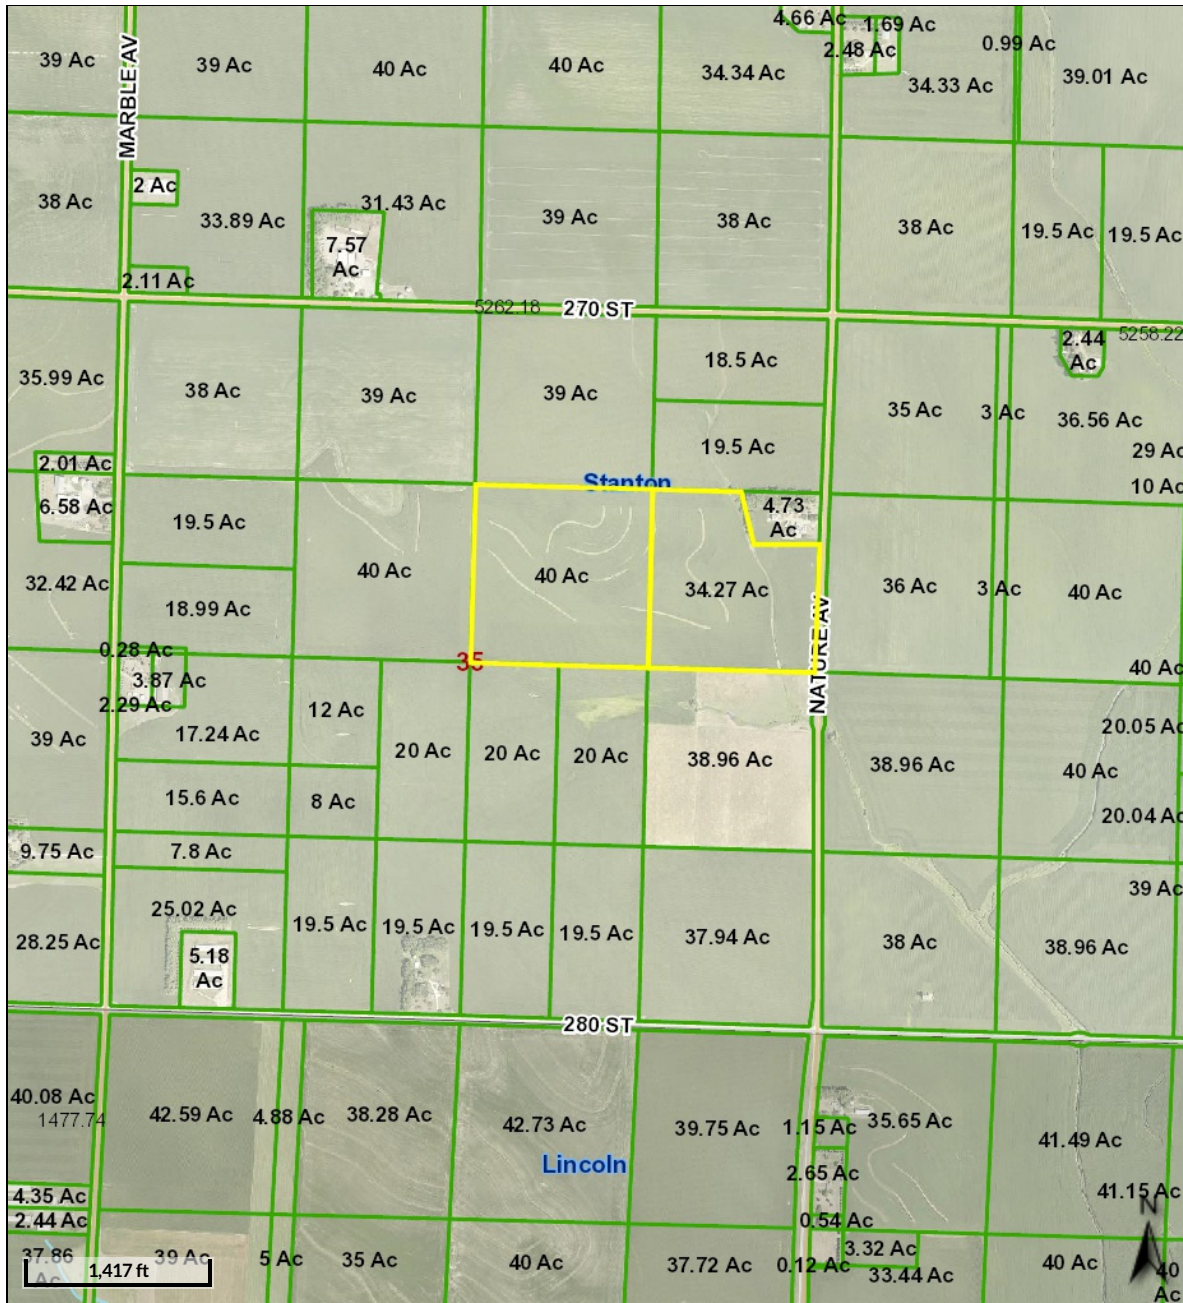

# Plymouth County, IA

## Overview

## Legend

- Parcels**
  - Green outline: Parcels
  - Orange outline: BLL
  - Blue outline: Condos
  - Dotted line: Lot Dashed Line
- Roads**
  - Red line: 1
  - Green line: 3
  - Grey line: 5
  - Black line: 6
  - Orange line: 9

Date created: 9/8/2021  
 Last Data Uploaded: 9/7/2021 10:26:51 PM

Developed by Schneider  
 GEOSPATIAL