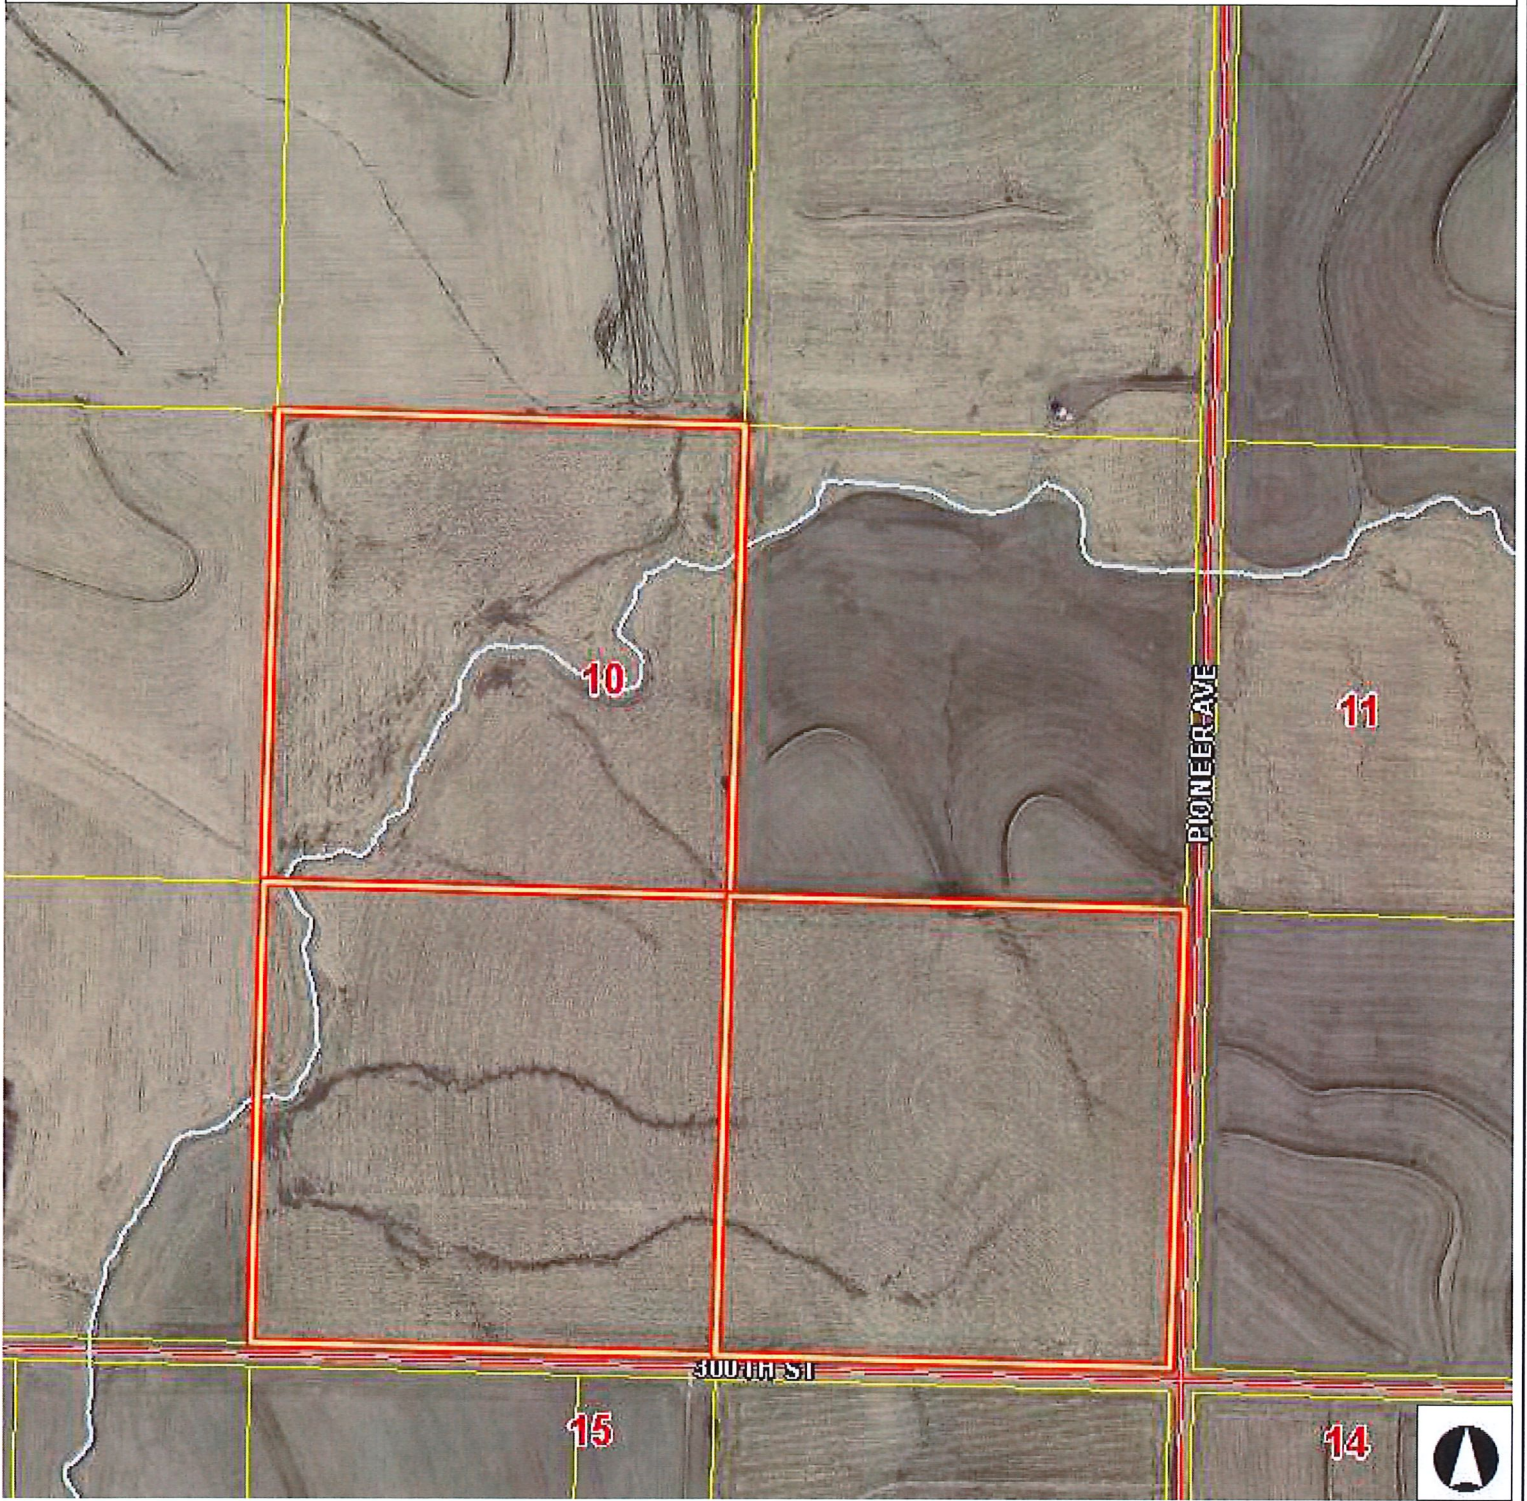

Ida County IA

Legend

- Road
 - <all other values>
 - US Highway
 - State Highway
- + Railroad
- Parcel
- Section

Notes

This Cadastral Map is for informational purposes only. It does not purport to represent a property boundary survey of the parcels shown and shall not be used for conveyances or the establishment of property boundaries.

THIS MAP IS NOT TO BE USED FOR NAVIGATION