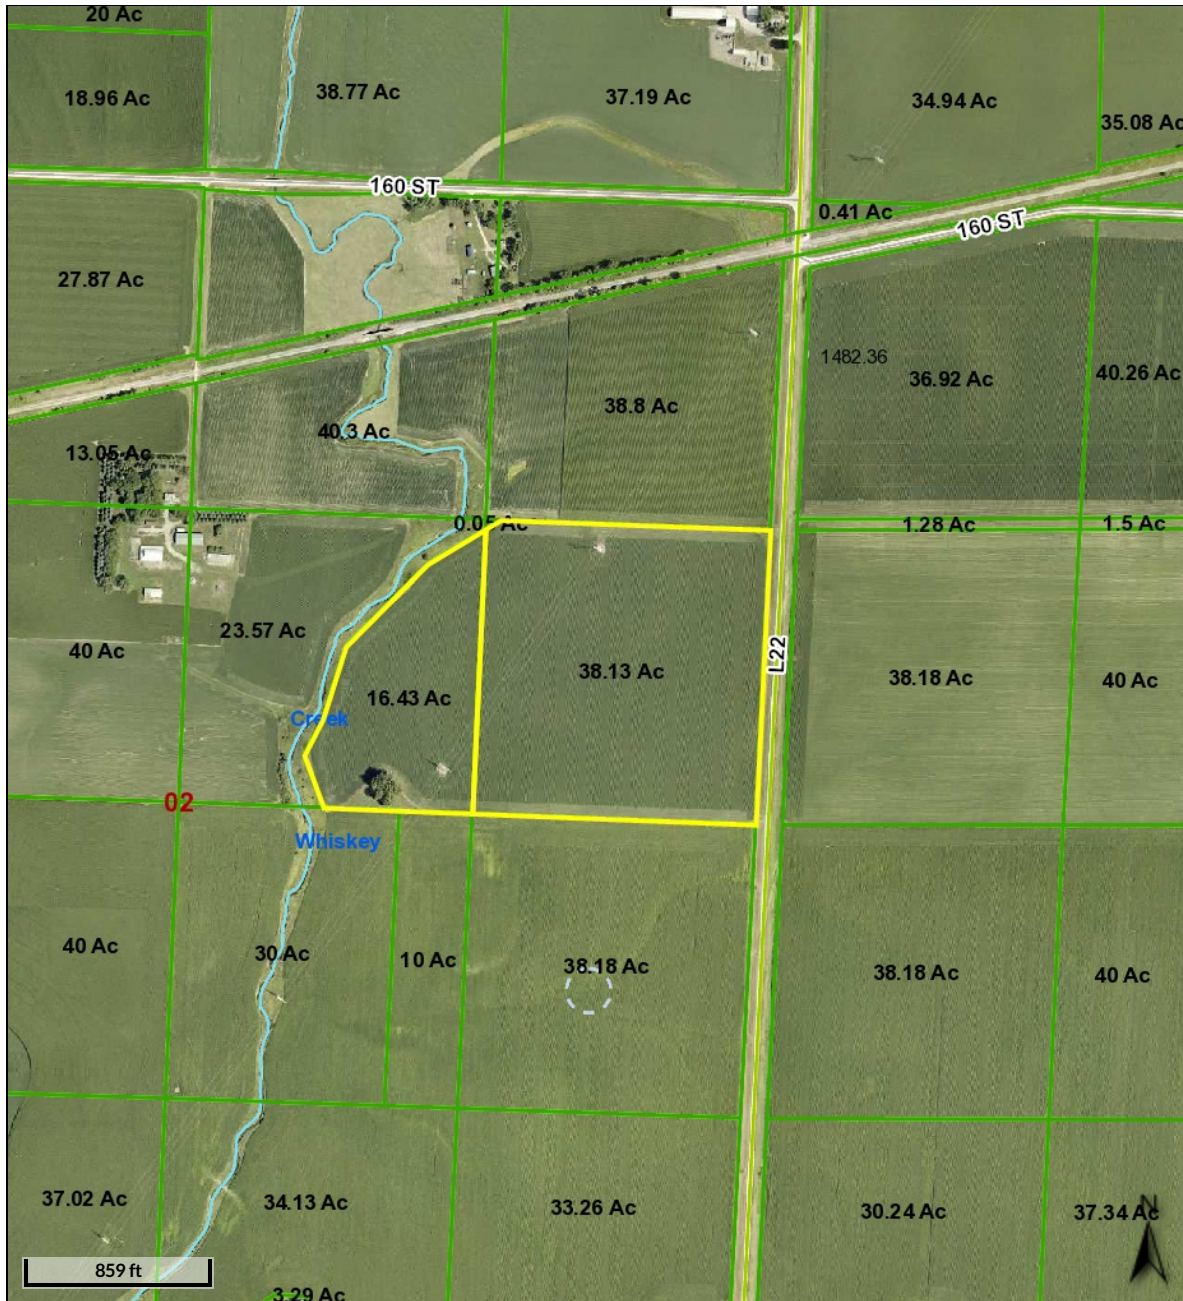

Plymouth County, IA

Overview

Legend

Parcels

- BLL
- Condos
- Wind Turbines
- Parcels
- Lot Dashed Line

Roads

- 1
- 3
- 5
- 6
- 9

Date created: 8/30/2022
 Last Data Uploaded: 8/29/2022 10:03:47 PM

Developed by Schneider
 GEOSPATIAL