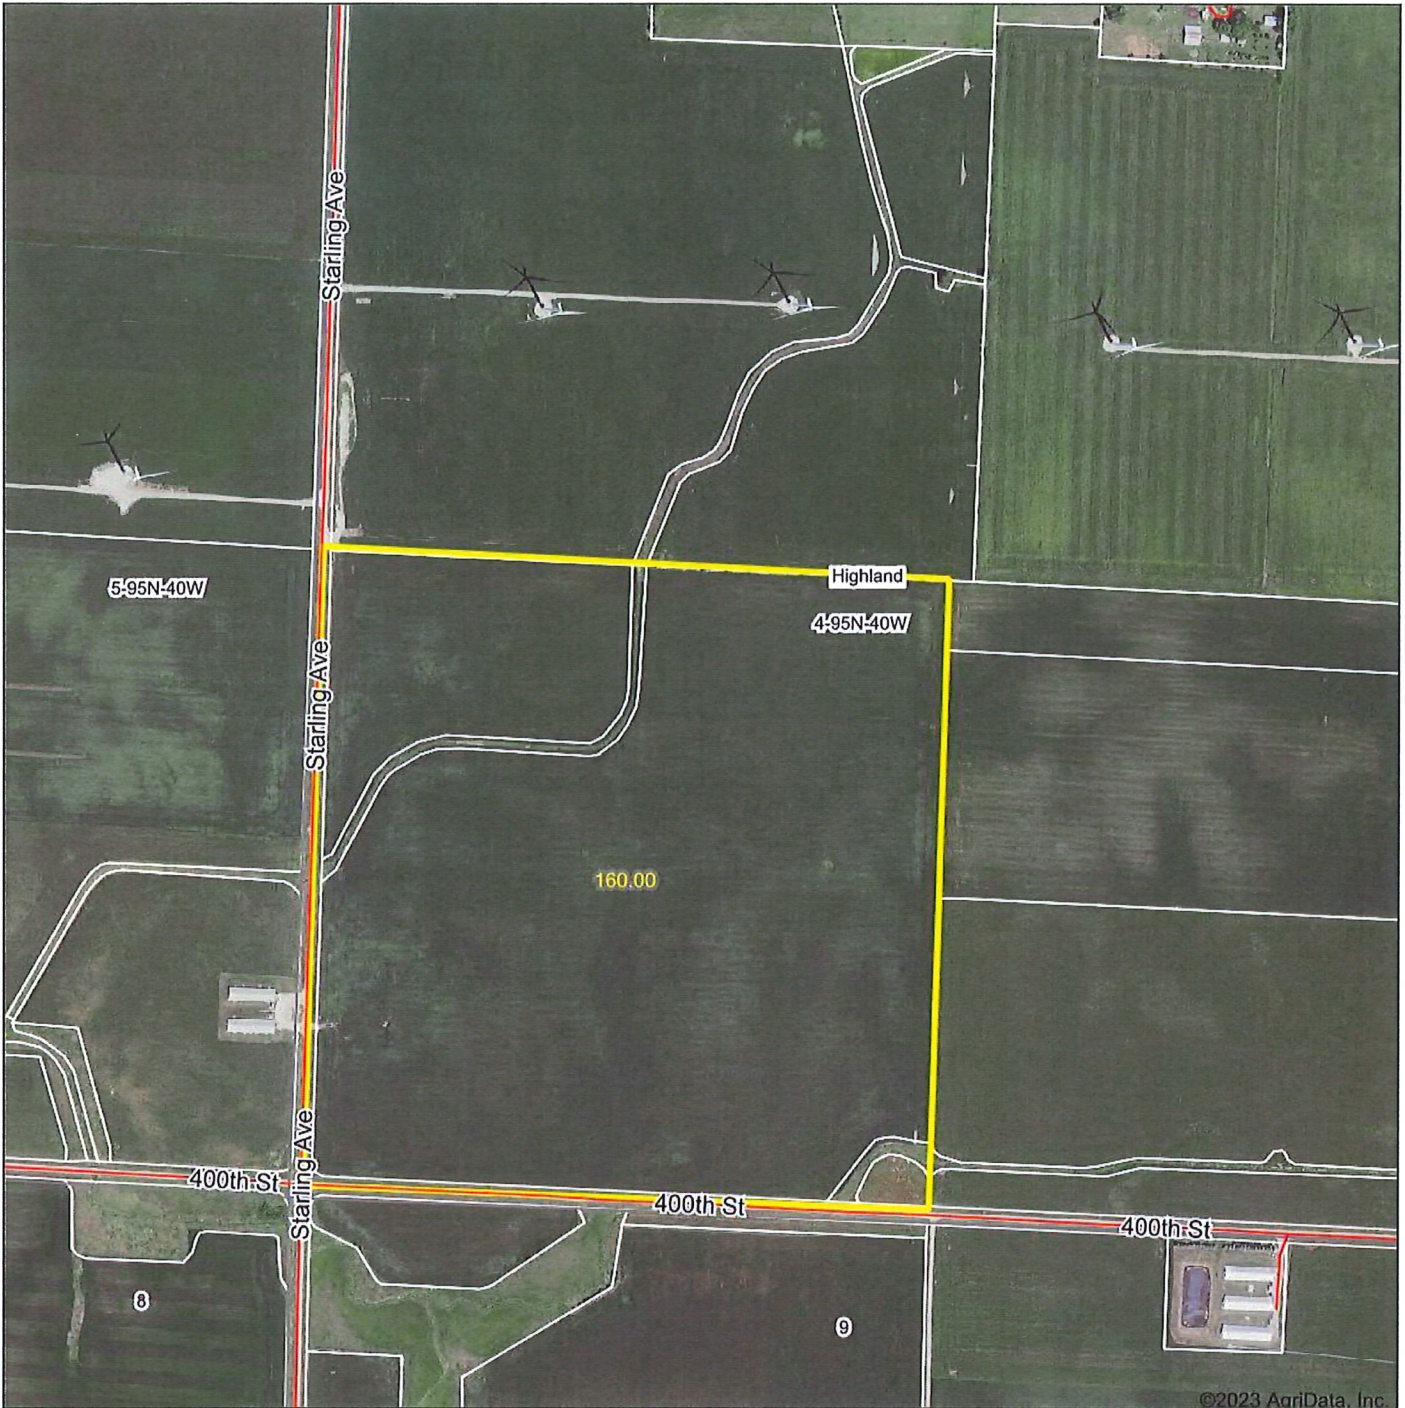

Aerial Map

©2023 AgriData, Inc.

Boundary Center: 43° 4' 23.03, -95° 34' 46.86

Maps Provided By:

© AgriData, Inc. 2023 www.AgridataInc.com

4-95N-40W
O'Brien County
Iowa

6/27/2023

Field borders provided by Farm Service Agency as of 5/21/2008.