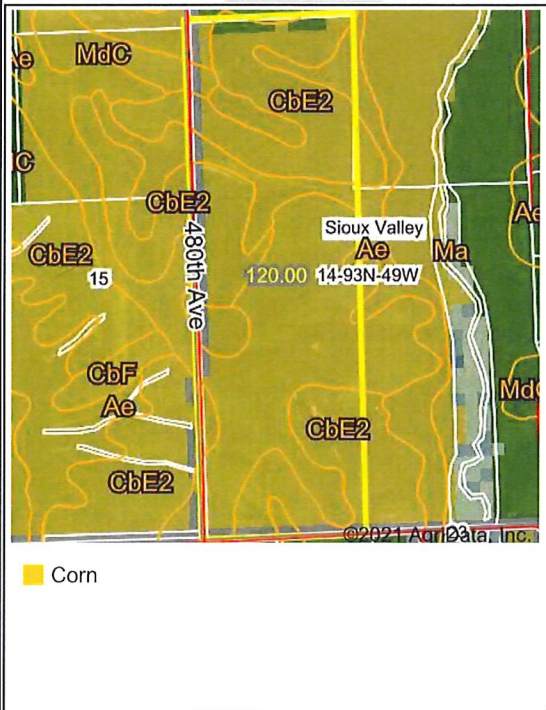

Acct. #:

Crop Year: 2020

Crop Year: 2019

Crop Year: 2018

Crop Year: 2017

Map Center: 42° 52' 23.53, -96° 35' 48.26

State: SD County: Union

Legal: 14-93N-49W Twnshp: Sioux Valley

Field borders provided by Farm Service Agency as of 5/21/2008. Crop data provided by USDA National Agricultural Statistics Service Cropland Data Layer.

Maps Provided By:

© AgriData, Inc. 2021 www.AgrDataInc.com