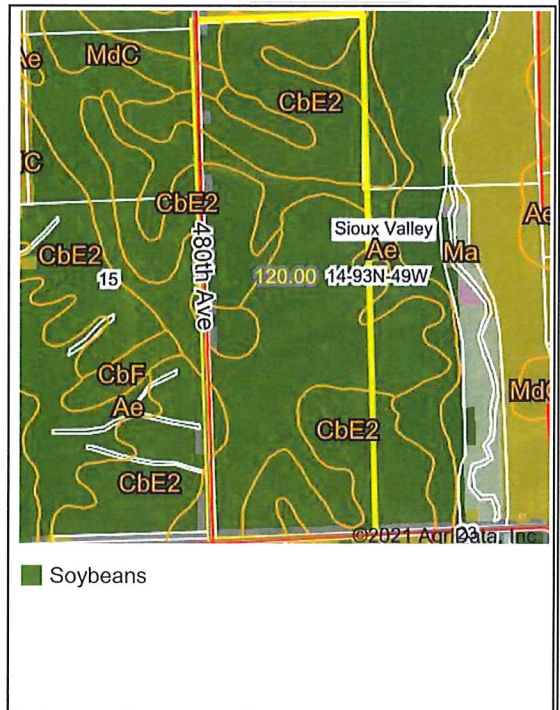

Acct. #:

Crop Year: 2020

Crop Year: 2019

Crop Year: 2018

Crop Year: 2017

Map Center: 42° 52' 23.53, -96° 35' 48.26

State: SD County: Union

Legal: 14-93N-49W Twnshp: Sioux Valley