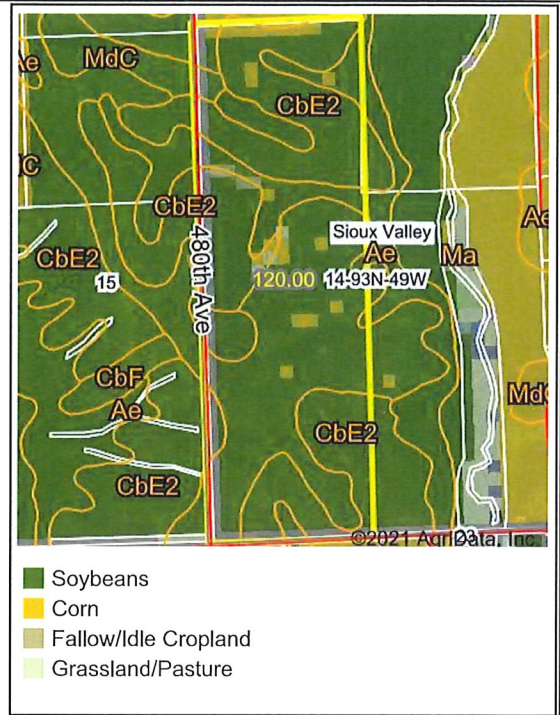

# 4 Year Crop History

Owner/Operator:

Date: 8/26/2021

Address:

Farm Name:

Address:

Field ID:

Phone:

Acct. #:

Crop Year: 2020

Crop Year: 2019

Crop Year: 2018

Crop Year: 2017

Map Center: 42° 52' 23.53, -96° 35' 48.26

State: SD County: Union

Legal: 14-93N-49W Twnshp: Sioux Valley

Field borders provided by Farm Service Agency as of 5/21/2008. Crop data provided by USDA National Agricultural Statistics Service Cropland Data Layer.

Maps Provided By:

© AgriData, Inc. 2021 www.AgrDataInc.com