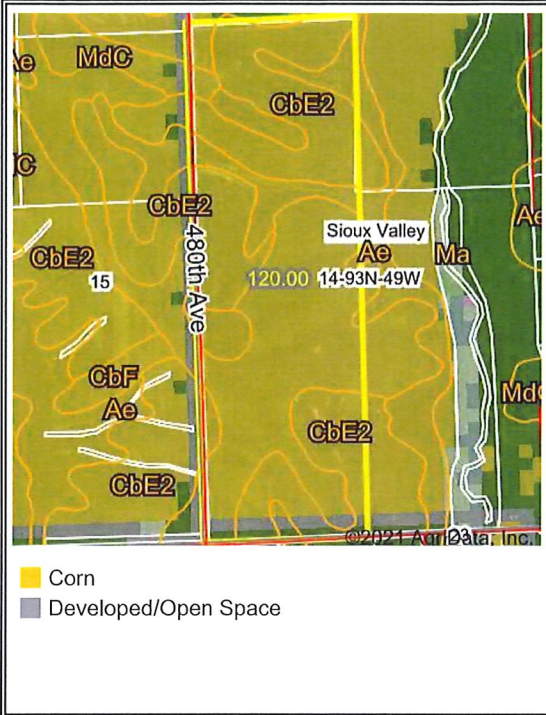

# 4 Year Crop History

Owner/Operator:

Date: 8/26/2021

Address:

Farm Name:

Address:

Field ID:

Phone:

Acct. #:

Crop Year: 2020

Crop Year: 2019

Crop Year: 2018

Crop Year: 2017

Map Center: 42° 52' 23.53, -96° 35' 48.26

State: SD County: Union

Legal: 14-93N-49W Twnshp: Sioux Valley