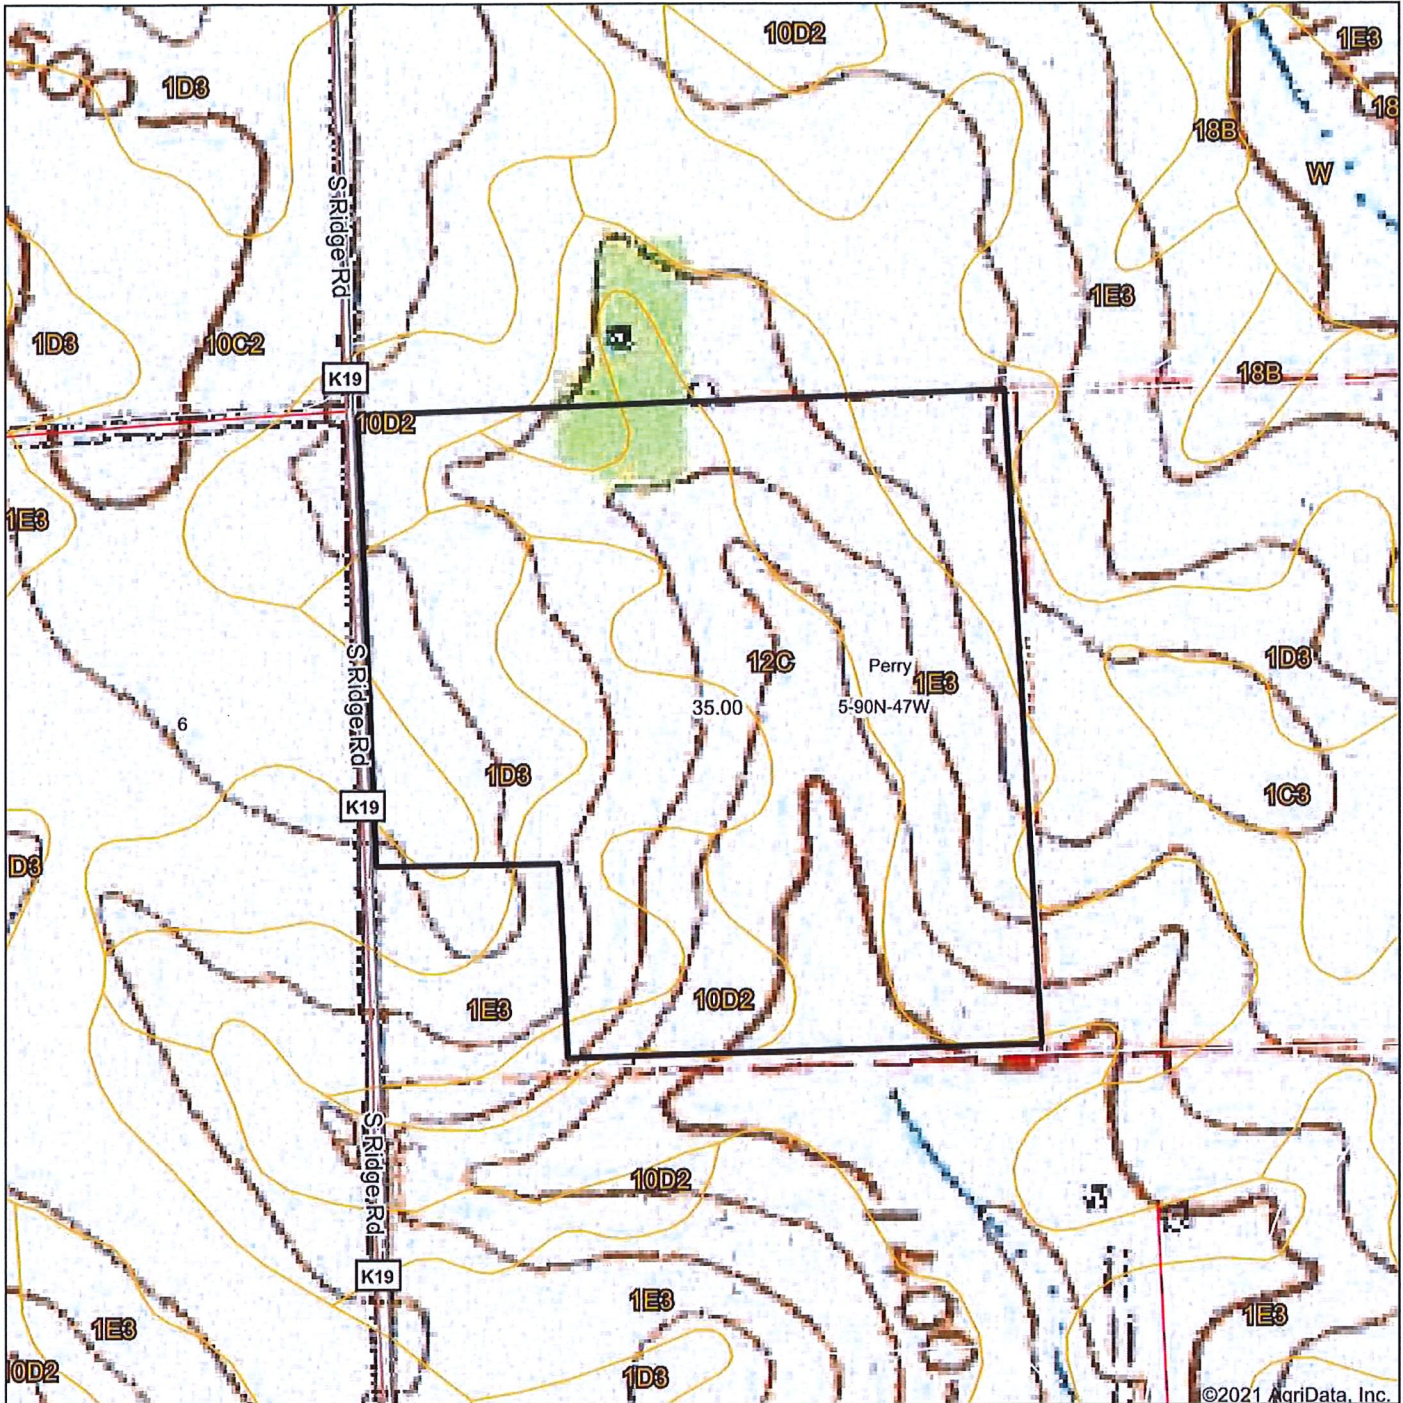

Topography Map

map center: 42° 38' 37.22, -96° 25' 37.28

5-90N-47W
Plymouth County
Iowa

4/2/2021

Maps Provided By:

© AgriData, Inc. 2021 www.AgriDataInc.com

Field borders provided by Farm Service Agency as of 5/21/2008.