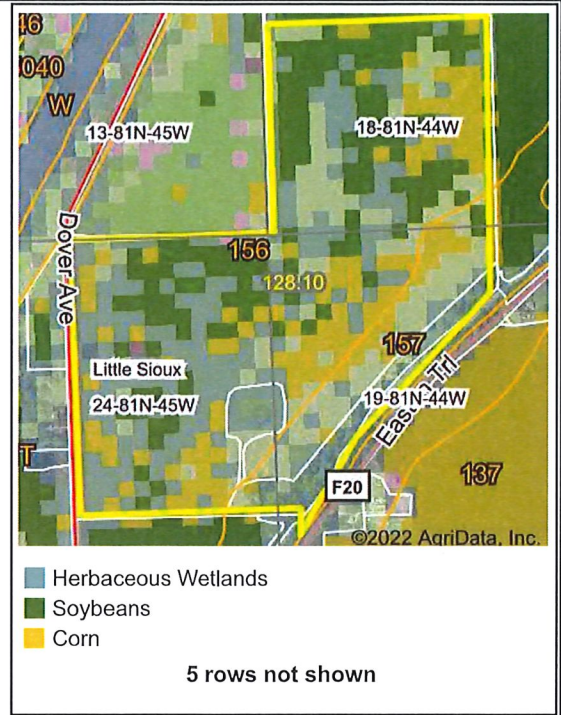

4 Year Crop History

Owner/Operator: _____

Date: 11/17/2022

Address: _____

Farm Name: _____

Address: _____

Field ID: _____

Phone: _____

Acct. #: _____

Crop Year: 2021

Crop Year: 2020

Crop Year: 2019

Crop Year: 2018

Map Center: 41° 49' 9.49, -96° 1' 19.43

State: IA

County: Harrison

Legal: 24-81N-45W

Twnshp: Little Sioux

Field borders provided by Farm Service Agency as of 5/21/2008. Crop data provided by USDA National Agricultural Statistics Service Cropland Data Layer.

Maps Provided By: