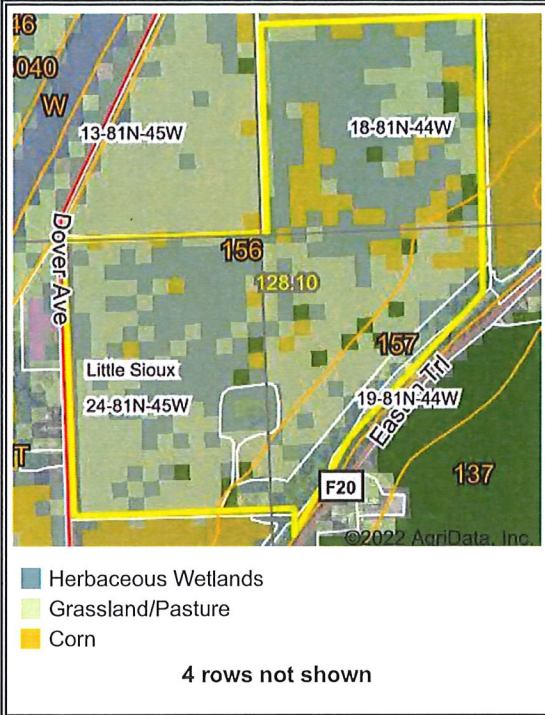

4 Year Crop History

Owner/Operator: _____

Date: 11/17/2022

Address: _____

Farm Name: _____

Address: _____

Field ID: _____

Phone: _____

Acct. #: _____

Crop Year: 2021

Crop Year: 2020

Crop Year: 2019

Crop Year: 2018

Map Center: 41° 49' 9.49, -96° 1' 19.43

State: IA

County: Harrison

Legal: 24-81N-45W

Twnshp: Little Sioux

Field borders provided by Farm Service Agency as of 5/21/2008. Crop data provided by USDA National Agricultural Statistics Service Cropland Data Layer.

Maps Provided By: