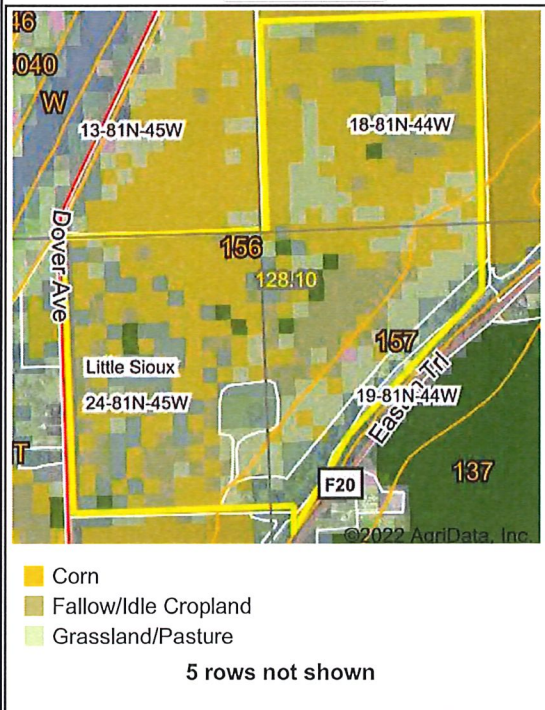

Acct. #: _____

Crop Year: 2021

Crop Year: 2020

Crop Year: 2019

Crop Year: 2018

Map Center: 41° 49' 9.49, -96° 1' 19.43

State: IA

County: Harrison

Legal: 24-81N-45W

Twnshp: Little Sioux

Field borders provided by Farm Service Agency as of 5/21/2008. Crop data provided by USDA National Agricultural Statistics Service Cropland Data Layer.

Maps Provided By: