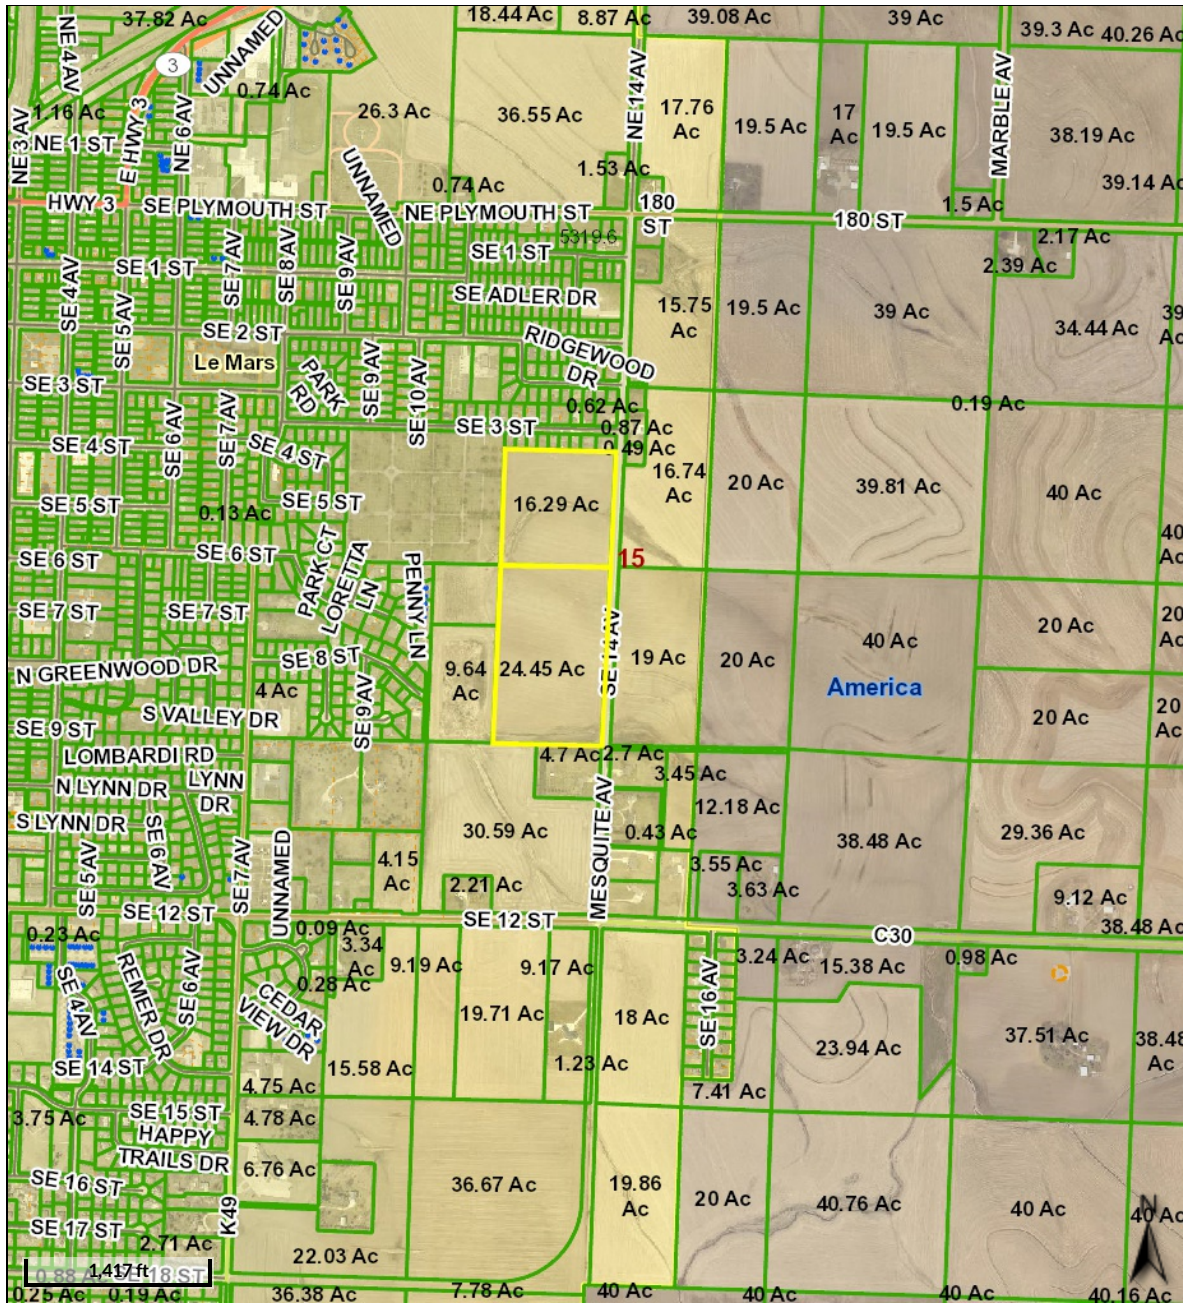

# Plymouth County, IA

## Legend

### Parcels

- BLL
- Condos
- Wind Turbines
- Parcels
- Lot Dashed Line

### Roads

- 1
- 3
- 5
- 6
- 9

Date created: 9/26/2022  
 Last Data Uploaded: 9/23/2022 10:01:55 PM

Developed by Schneider  
 GEOSPATIAL