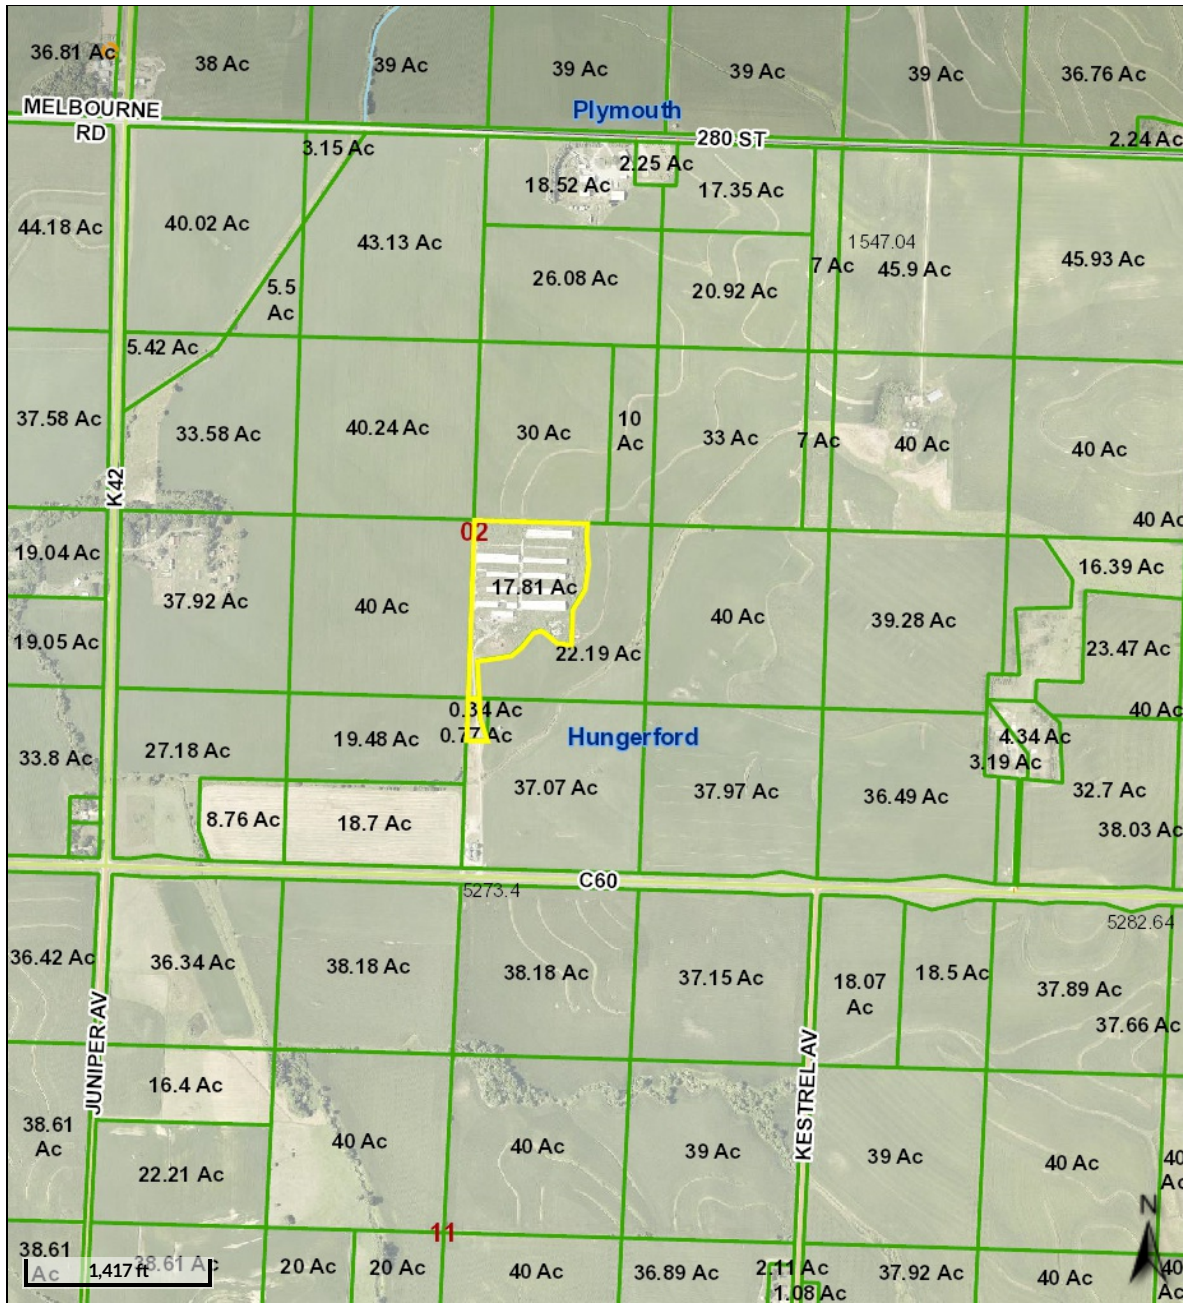

# Plymouth County, IA

## Overview

## Legend

### Roads

- 1
- 3
- 5
- 6
- 9

Date created: 5/10/2022  
 Last Data Uploaded: 5/9/2022 9:36:44 PM

Developed by Schneider  
 GEOSPATIAL