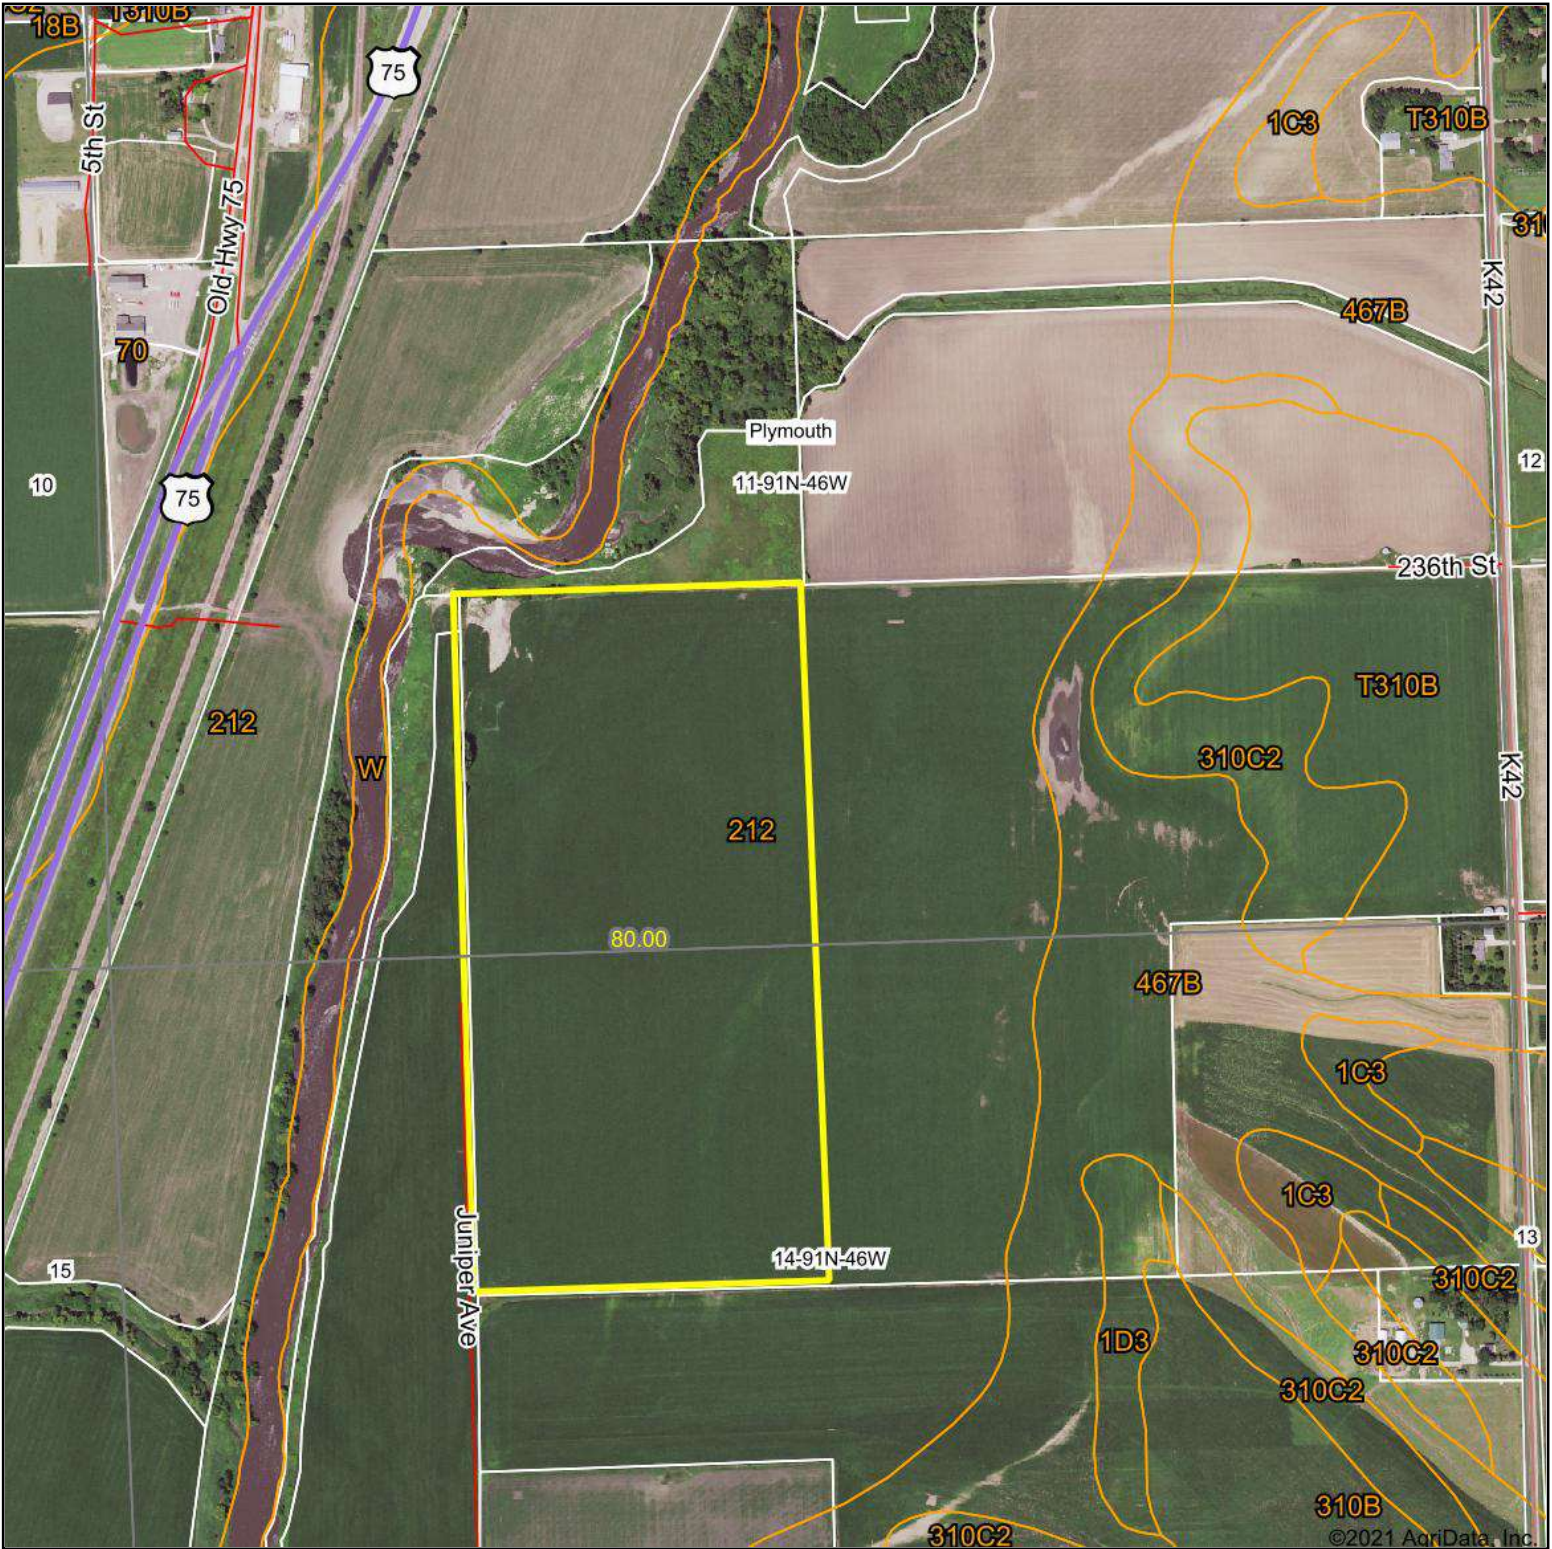

Aerial Map

Map Center: 42° 42' 30.84, -96° 14' 36.32

11-91N-46W
Plymouth County
Iowa

10/28/2021