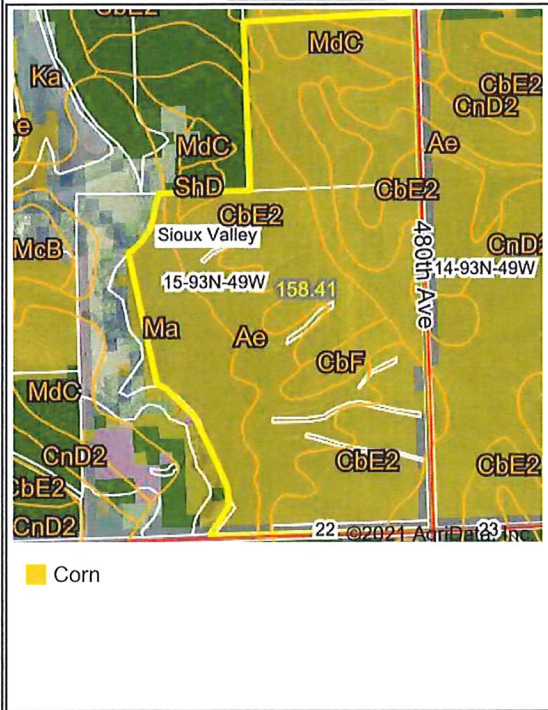

Acct. #:

Crop Year: 2020

Crop Year: 2019

Crop Year: 2018

Crop Year: 2017

Map Center: 42° 52' 13.78, -96° 36' 39.13

State: SD

County: Union

Legal: 15-93N-49W

Twnshp: Sioux Valley

Field borders provided by Farm Service Agency as of 5/21/2008. Crop data provided by USDA National Agricultural Statistics Service Cropland Data Layer.

Maps Provided By: