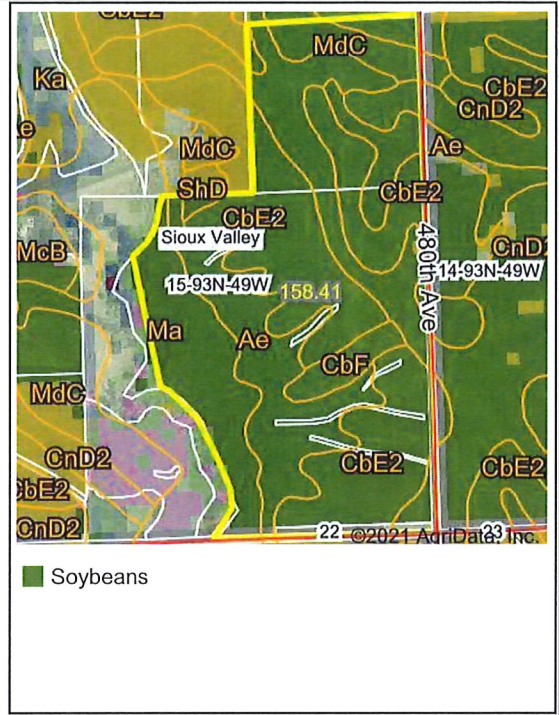

4 Year Crop History

Owner/Operator:

Date: 8/26/2021

Address:

Farm Name:

Address:

Field ID:

Phone:

Acct. #:

Crop Year: 2020

Crop Year: 2019

Crop Year: 2018

Crop Year: 2017

Map Center: 42° 52' 13.78, -96° 36' 39.13

State: SD

County: Union

Legal: 15-93N-49W

Twnshp: Sioux Valley

Field borders provided by Farm Service Agency as of 5/21/2008. Crop data provided by USDA National Agricultural Statistics Service Cropland Data Layer.

Maps Provided By: