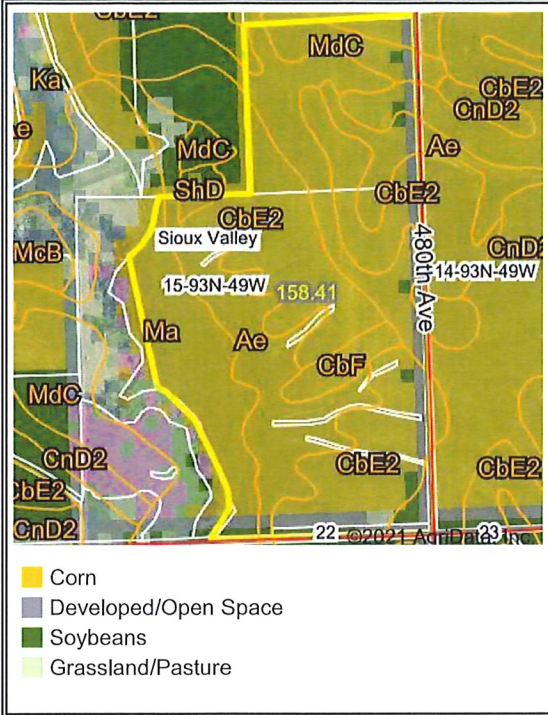

4 Year Crop History

Owner/Operator:

Date: 8/26/2021

Address:

Farm Name:

Address:

Field ID:

Phone:

Acct. #:

Crop Year: 2020

Crop Year: 2019

Crop Year: 2018

Crop Year: 2017

Map Center: 42° 52' 13.78, -96° 36' 39.13

State: SD

County: Union

Legal: 15-93N-49W

Twnshp: Sioux Valley

Field borders provided by Farm Service Agency as of 5/21/2008. Crop data provided by USDA National Agricultural Statistics Service Cropland Data Layer.

Maps Provided By: