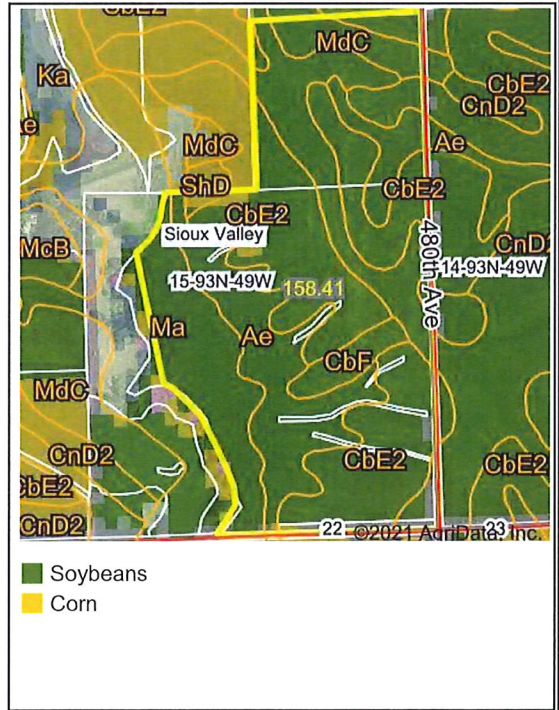

Acct. #:

Crop Year: 2020

Crop Year: 2019

Crop Year: 2018

Crop Year: 2017

Map Center: 42° 52' 13.78, -96° 36' 39.13

State: SD

County: Union

Legal: 15-93N-49W

Twnshp: Sioux Valley

Field borders provided by Farm Service Agency as of 5/21/2008. Crop data provided by USDA National Agricultural Statistics Service Cropland Data Layer.

Maps Provided By: