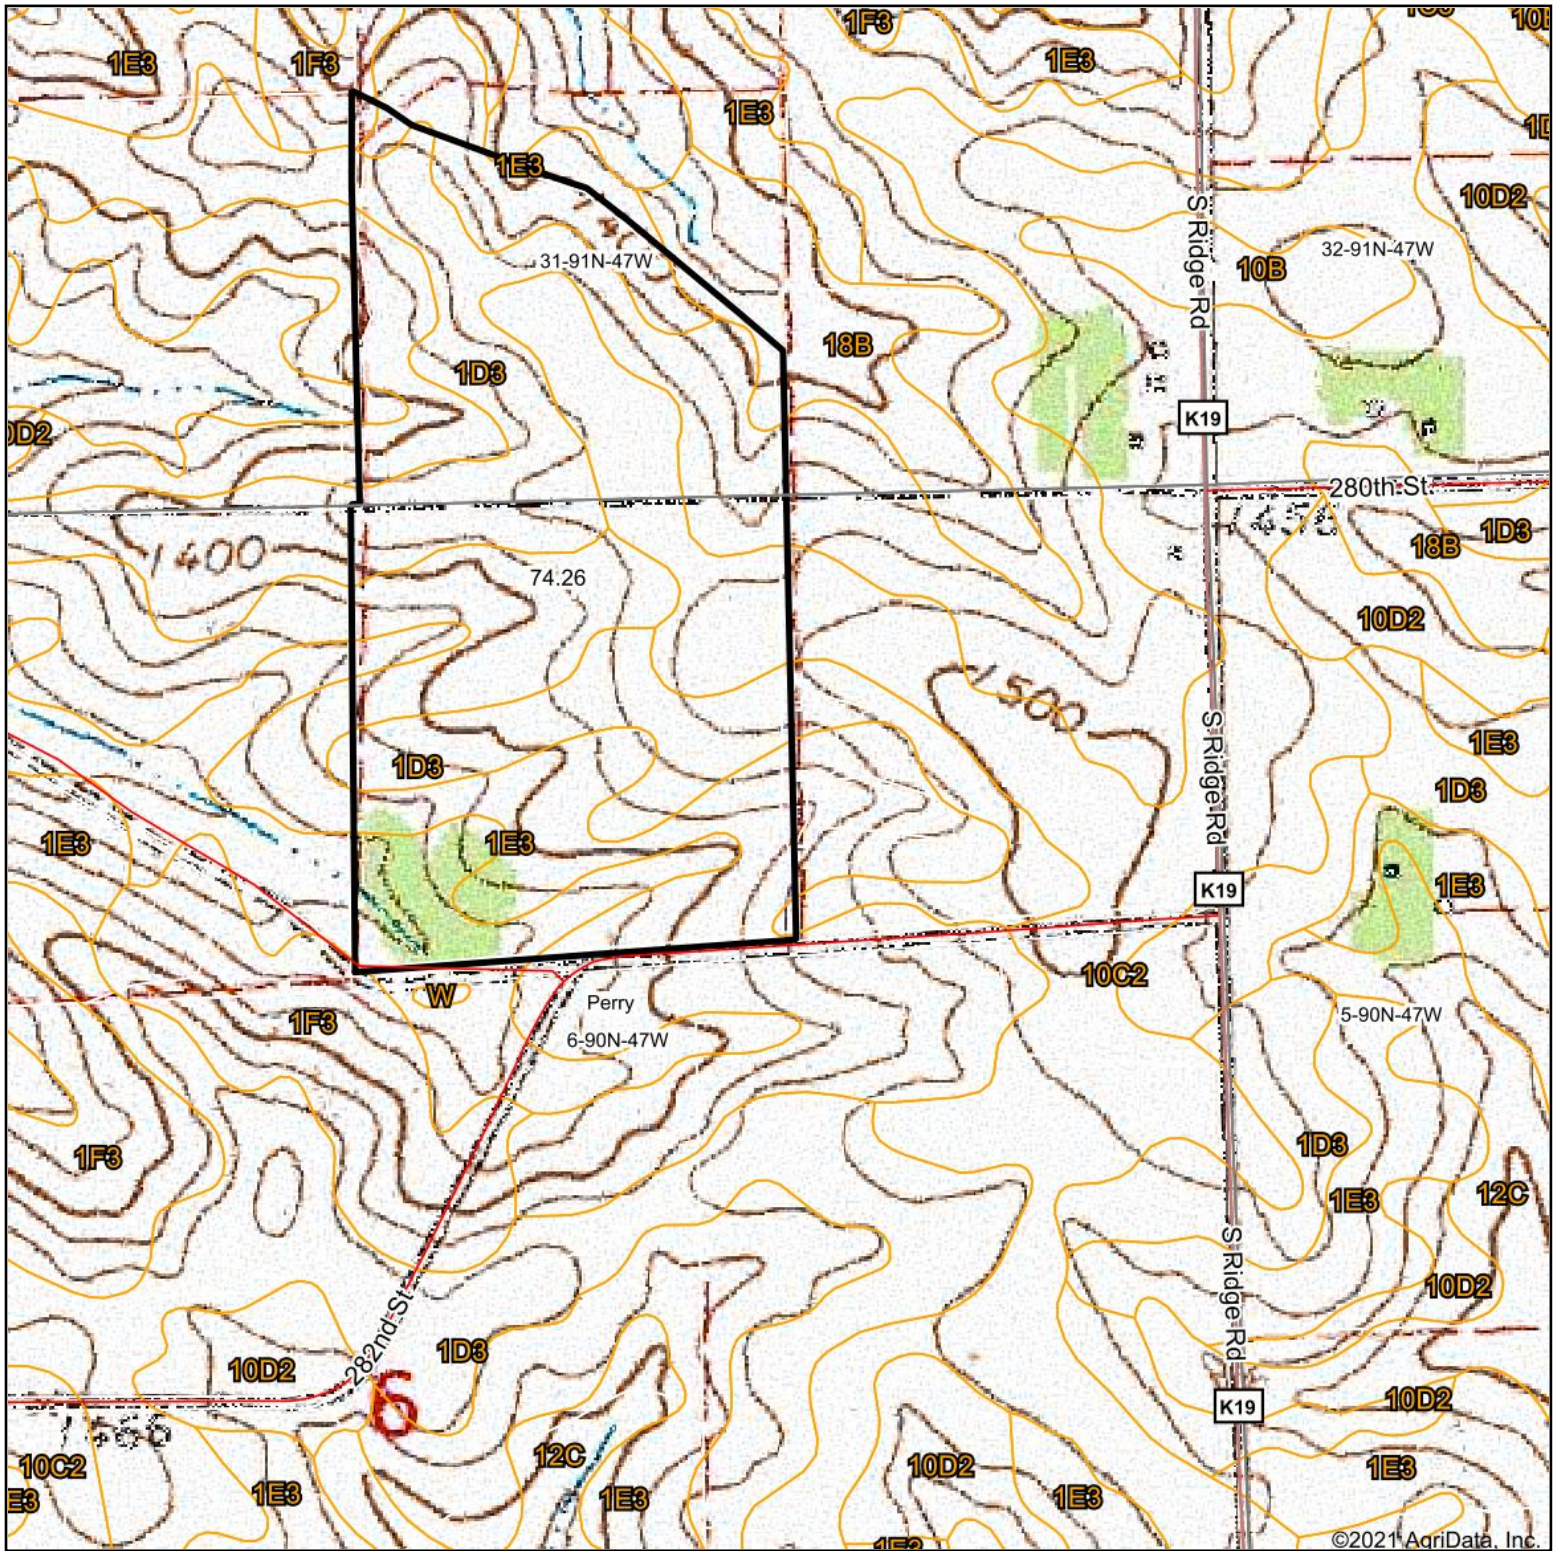

Topography Map

map center: 42° 38' 47.83, -96° 26' 4.83

6-90N-47W
Plymouth County
Iowa

5/12/2021

Maps Provided By:

© AgriData, Inc. 2021 www.AgriDataInc.com