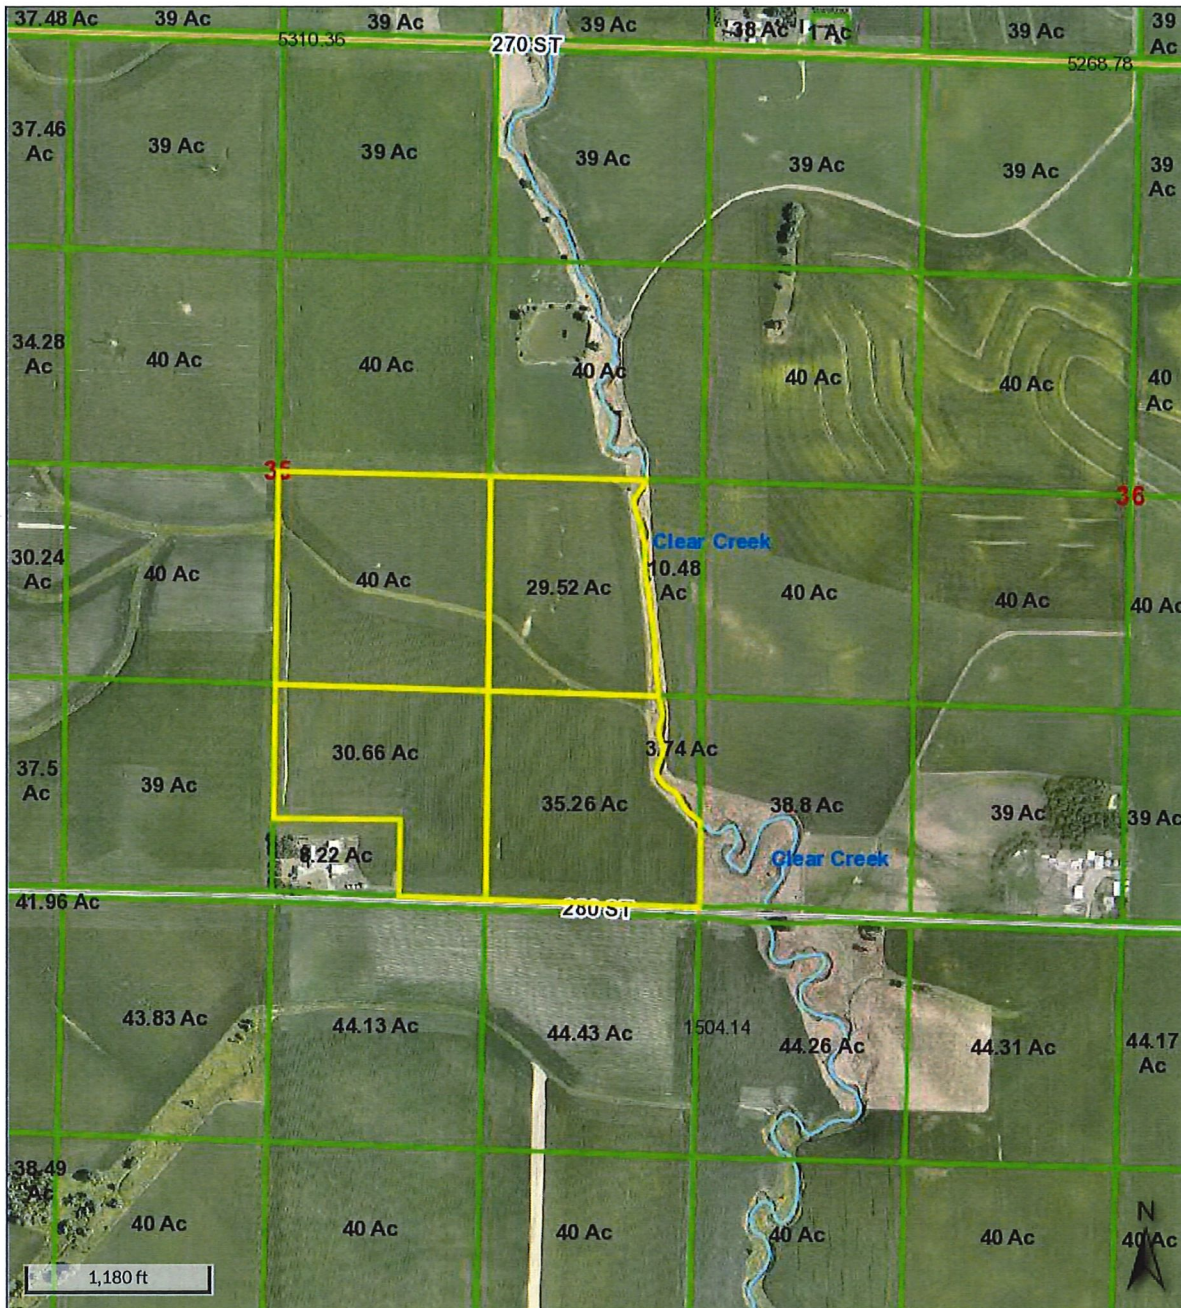

Plymouth County, IA

Overview

Legend

- Parcels**
- Parcels
- BLL
- Condos
- Lot Dashed Line
- Roads**
- 1
- 3
- 5
- 6
- 9

Date created: 5/18/2021
Last Data Uploaded: 5/17/2021 9:52:28 PM

Developed by Schneider GEOSPATIAL