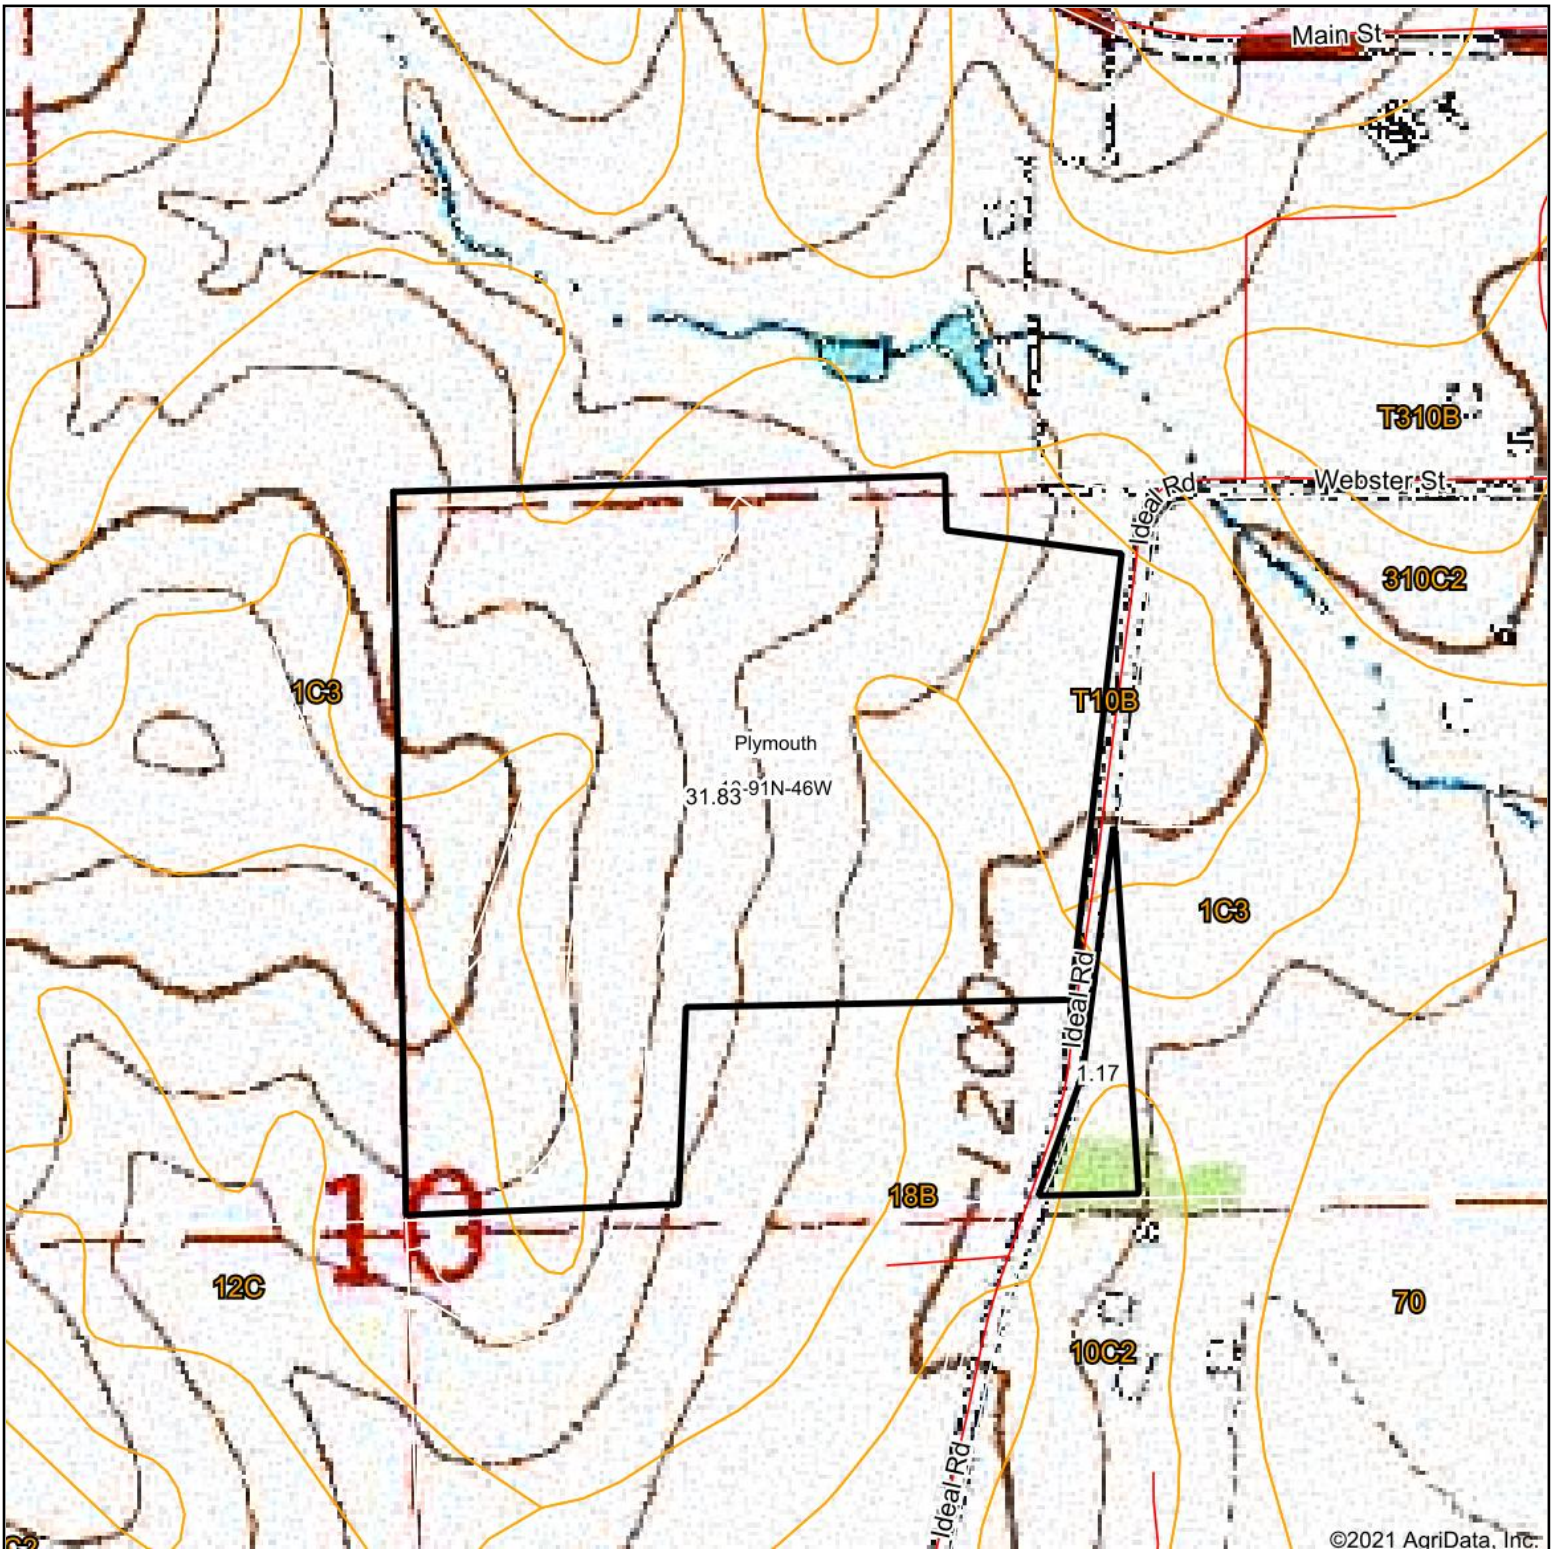

# Topography Map

map center: 42° 42' 58.65, -96° 15' 35.94

**10-91N-46W**  
**Plymouth County**  
**Iowa**

4/8/2021

Maps Provided By:

© AgriData, Inc. 2021

www.AgriDataInc.com