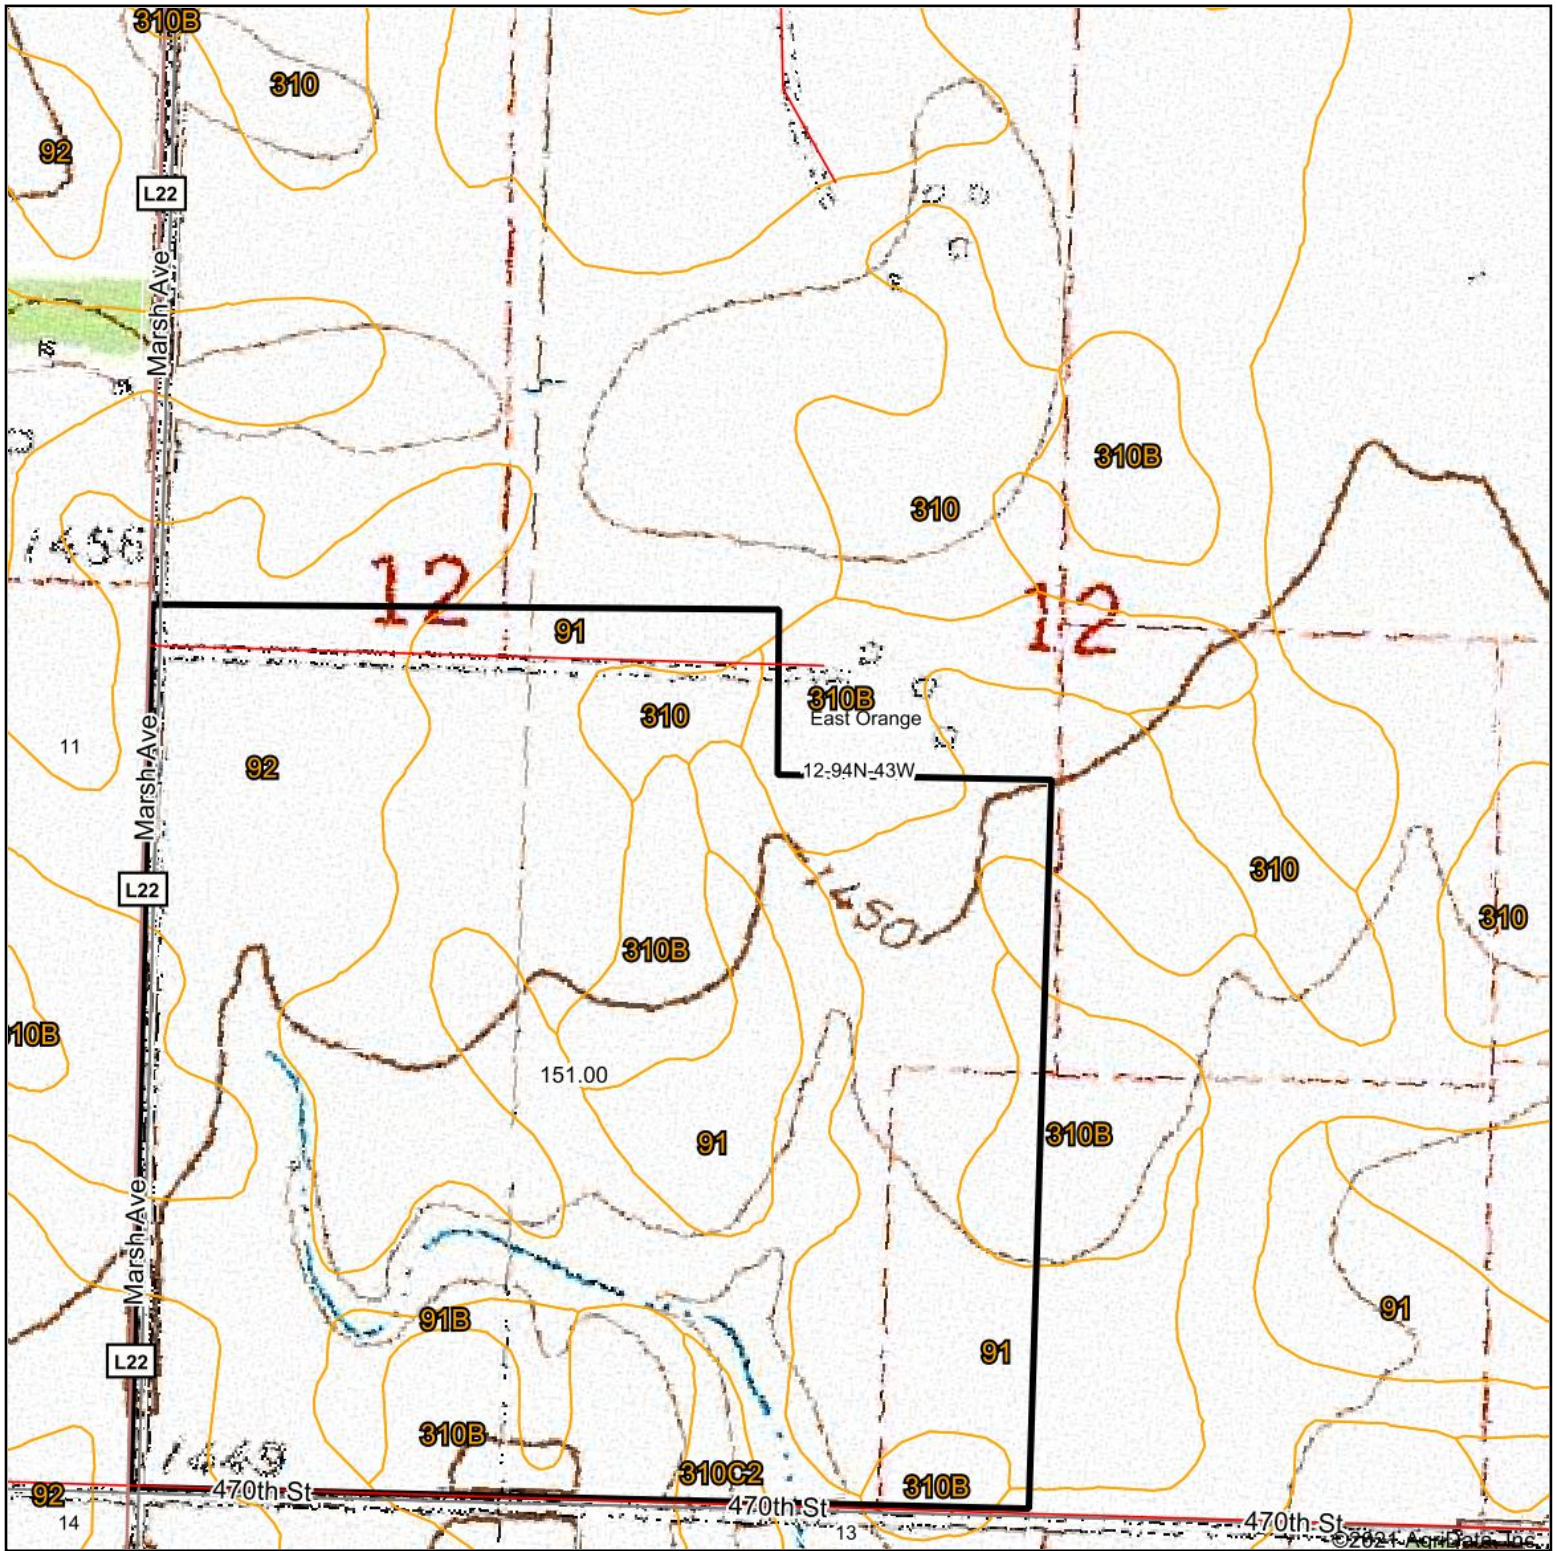

# Topography Map

map center: 42° 58' 24.04, -95° 52' 21.08

**12-94N-43W**  
**Sioux County**  
**Iowa**

Maps Provided By:  
 **surety**  
CUSTOMIZED ONLINE MAPPING  
© AgriData, Inc. 2021      www.AgriDataInc.com

3/11/2021