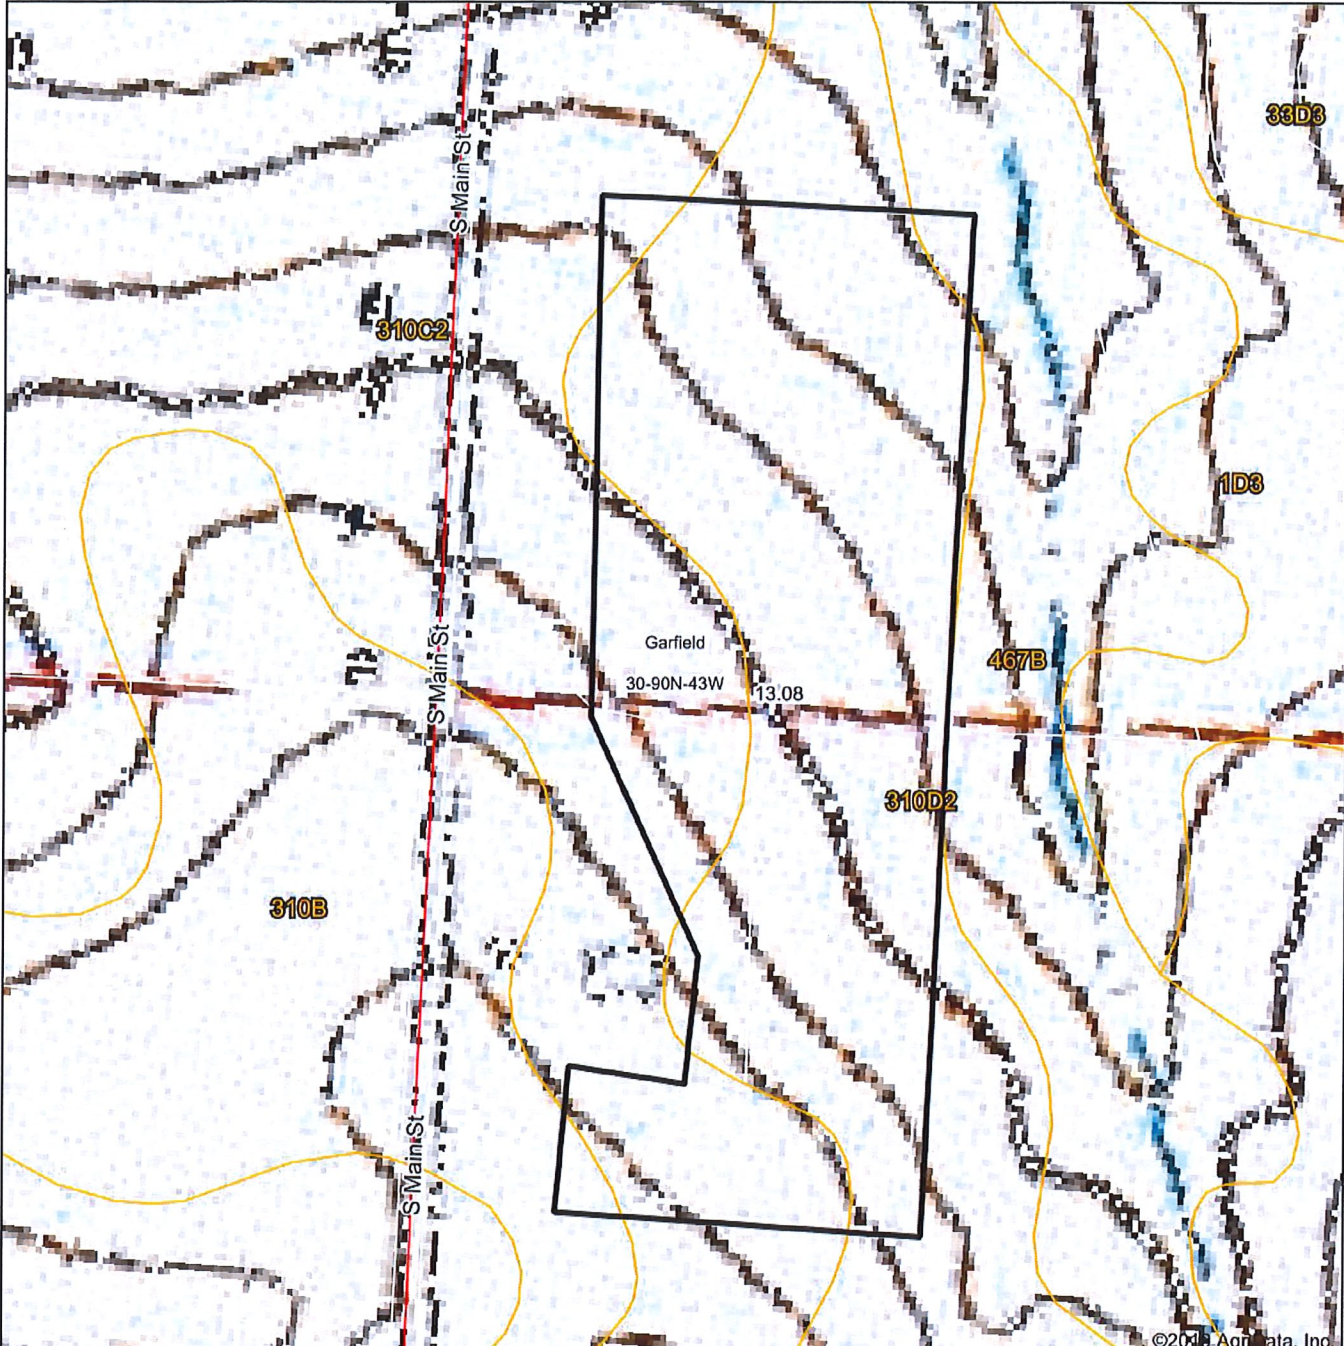

Topography Map

map center: 42° 34' 45.49, -95° 57' 58.45

30-90N-43W
Plymouth County
Iowa

4/14/2020

Maps Provided By:

Field borders provided by Farm Service Agency as of 5/21/2008.