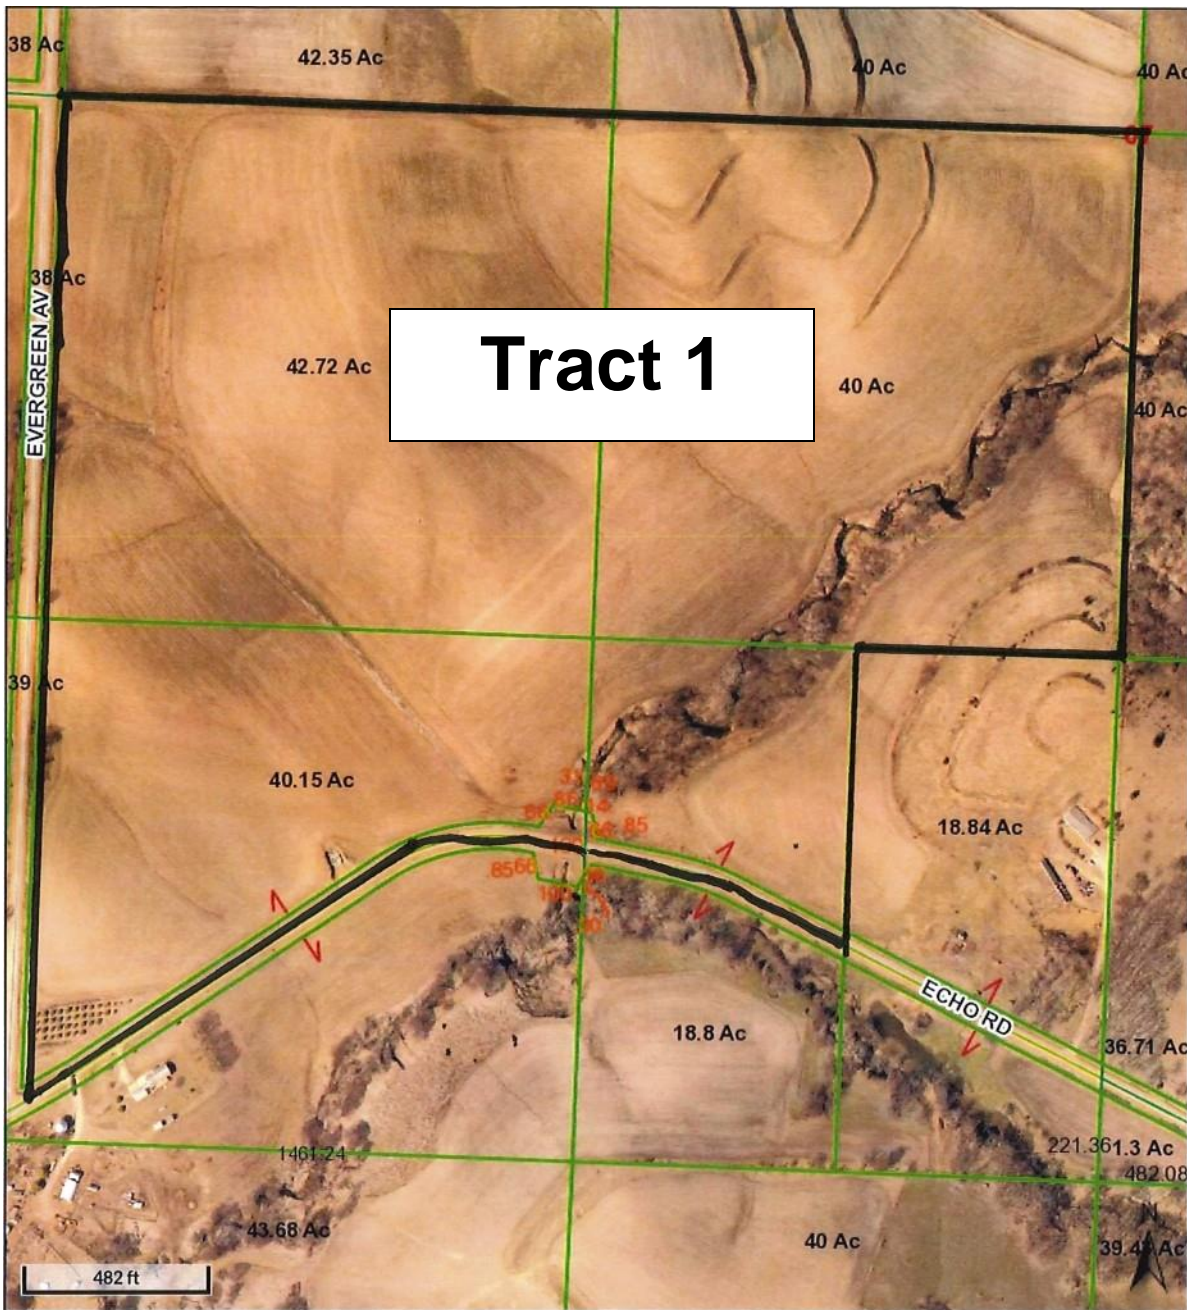

Beacon

Plymouth County, IA

Overview

Date created: 10/14/2019
Last Data Uploaded: 10/14/2019 3:02:21 PM

Developed by [Schneicler](#)