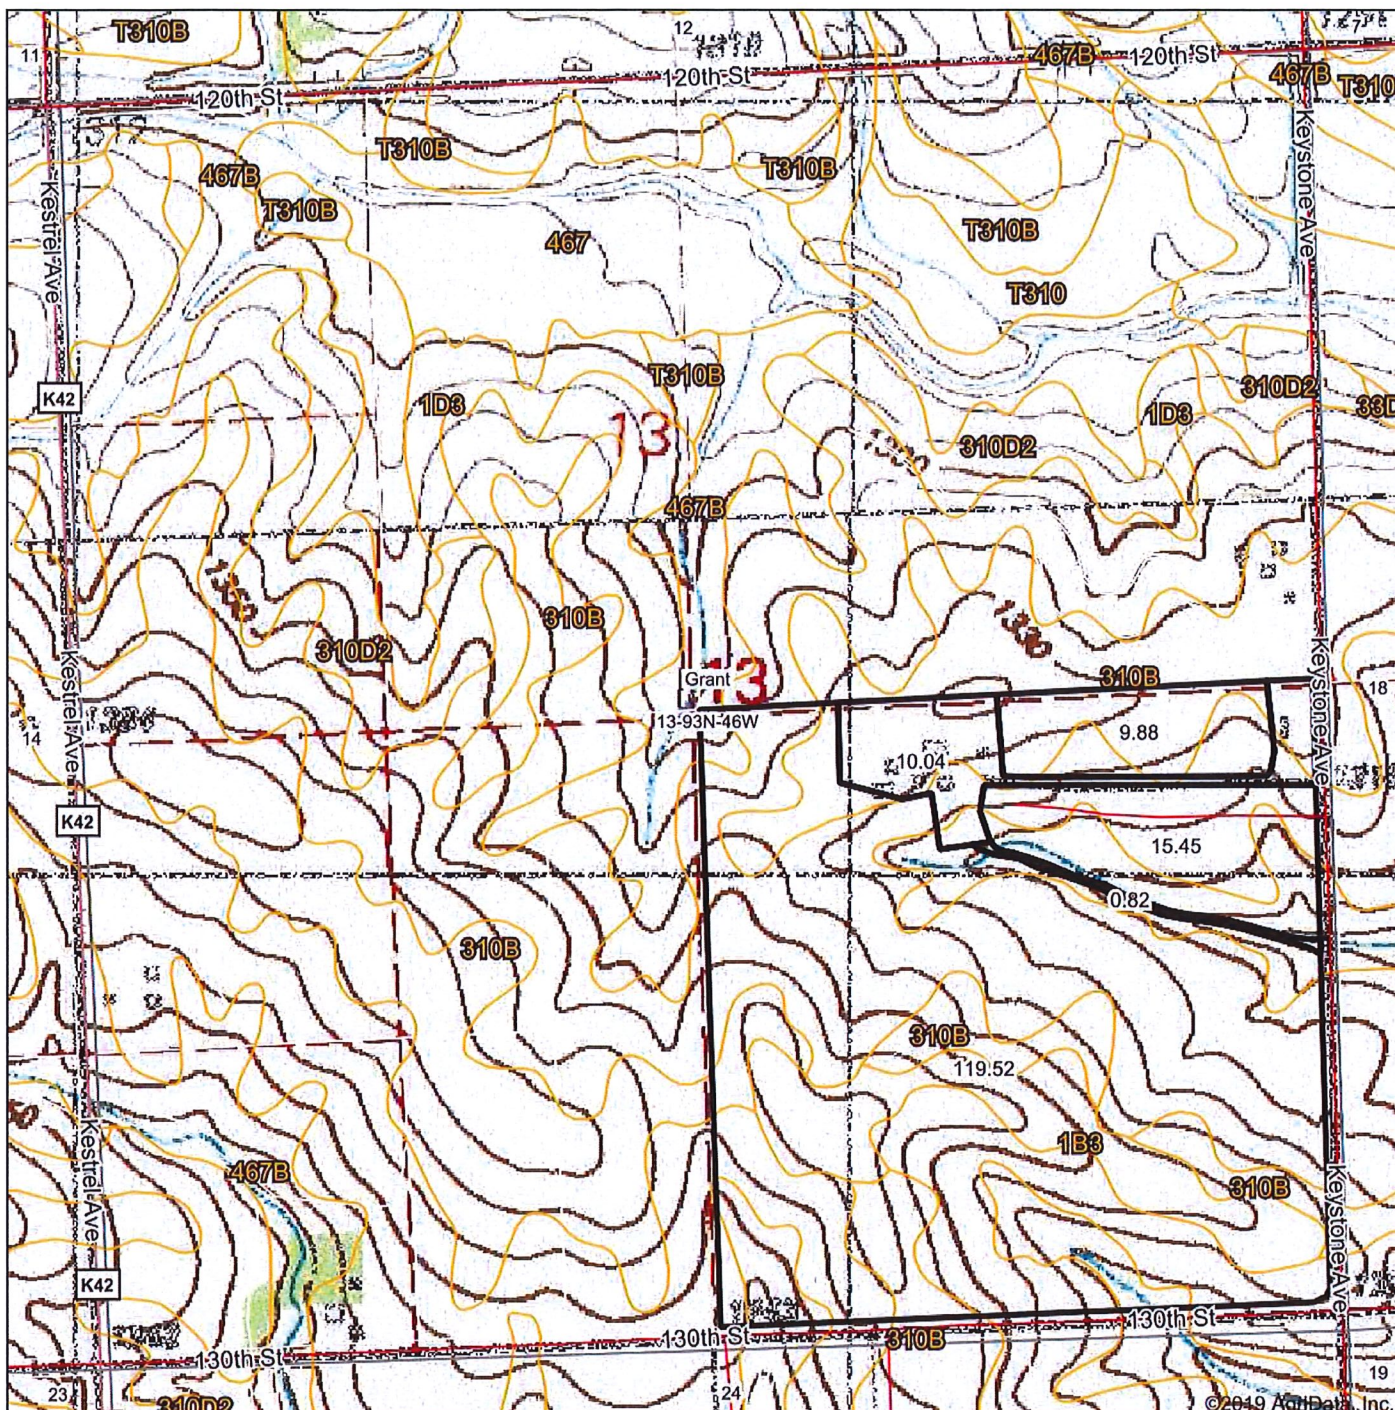

# Topography Map

map center: 42° 52' 21.99, -96° 13' 24.78

**13-93N-46W**  
**Plymouth County**  
**Iowa**

10/11/2019

Maps Provided By:

© AgriData, Inc. 2019 www.AgriDataInc.com

Field borders provided by Farm Service Agency as of 5/21/2008.