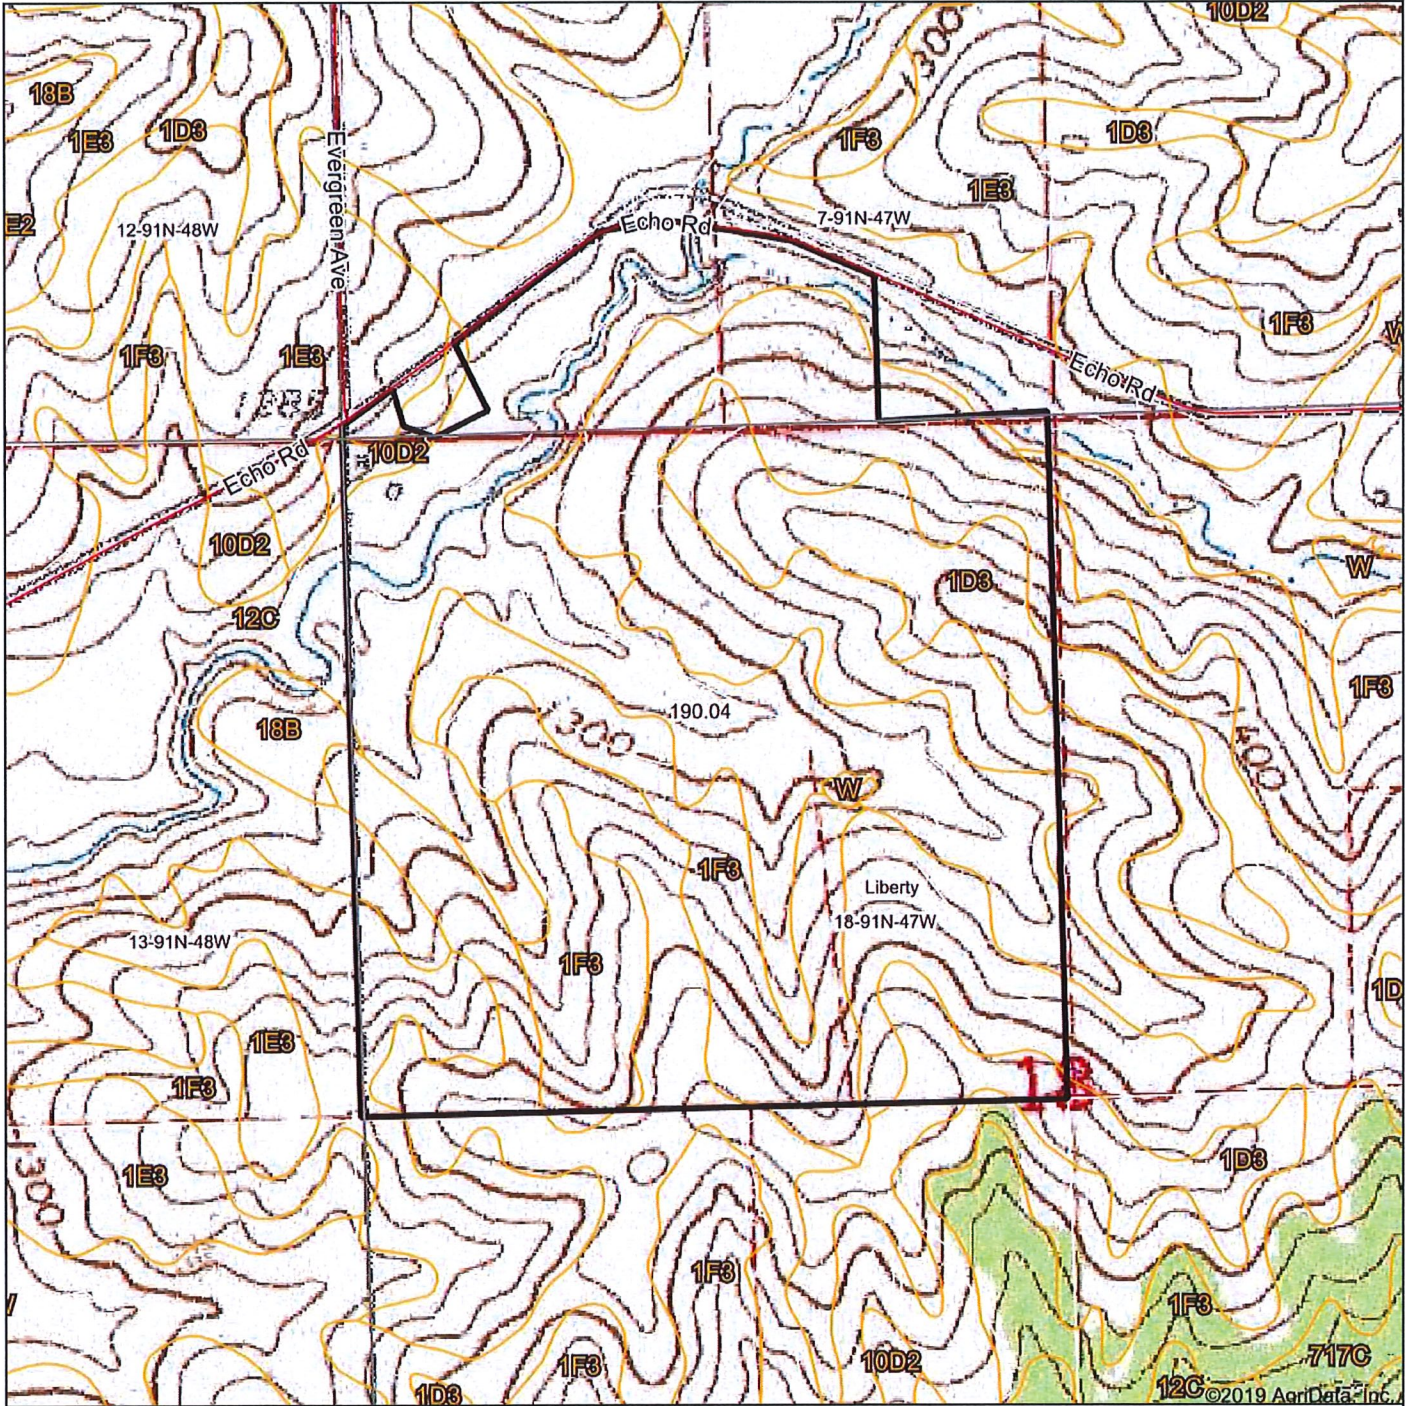

Topography Map

map center: 42° 42' 13.9, -96° 26' 38.46

18-91N-47W
Plymouth County
Iowa

10/15/2019

Maps Provided By:

© AgriData, Inc. 2019 www.AgridataInc.com

Field borders provided by Farm Service Agency as of 5/21/2008.