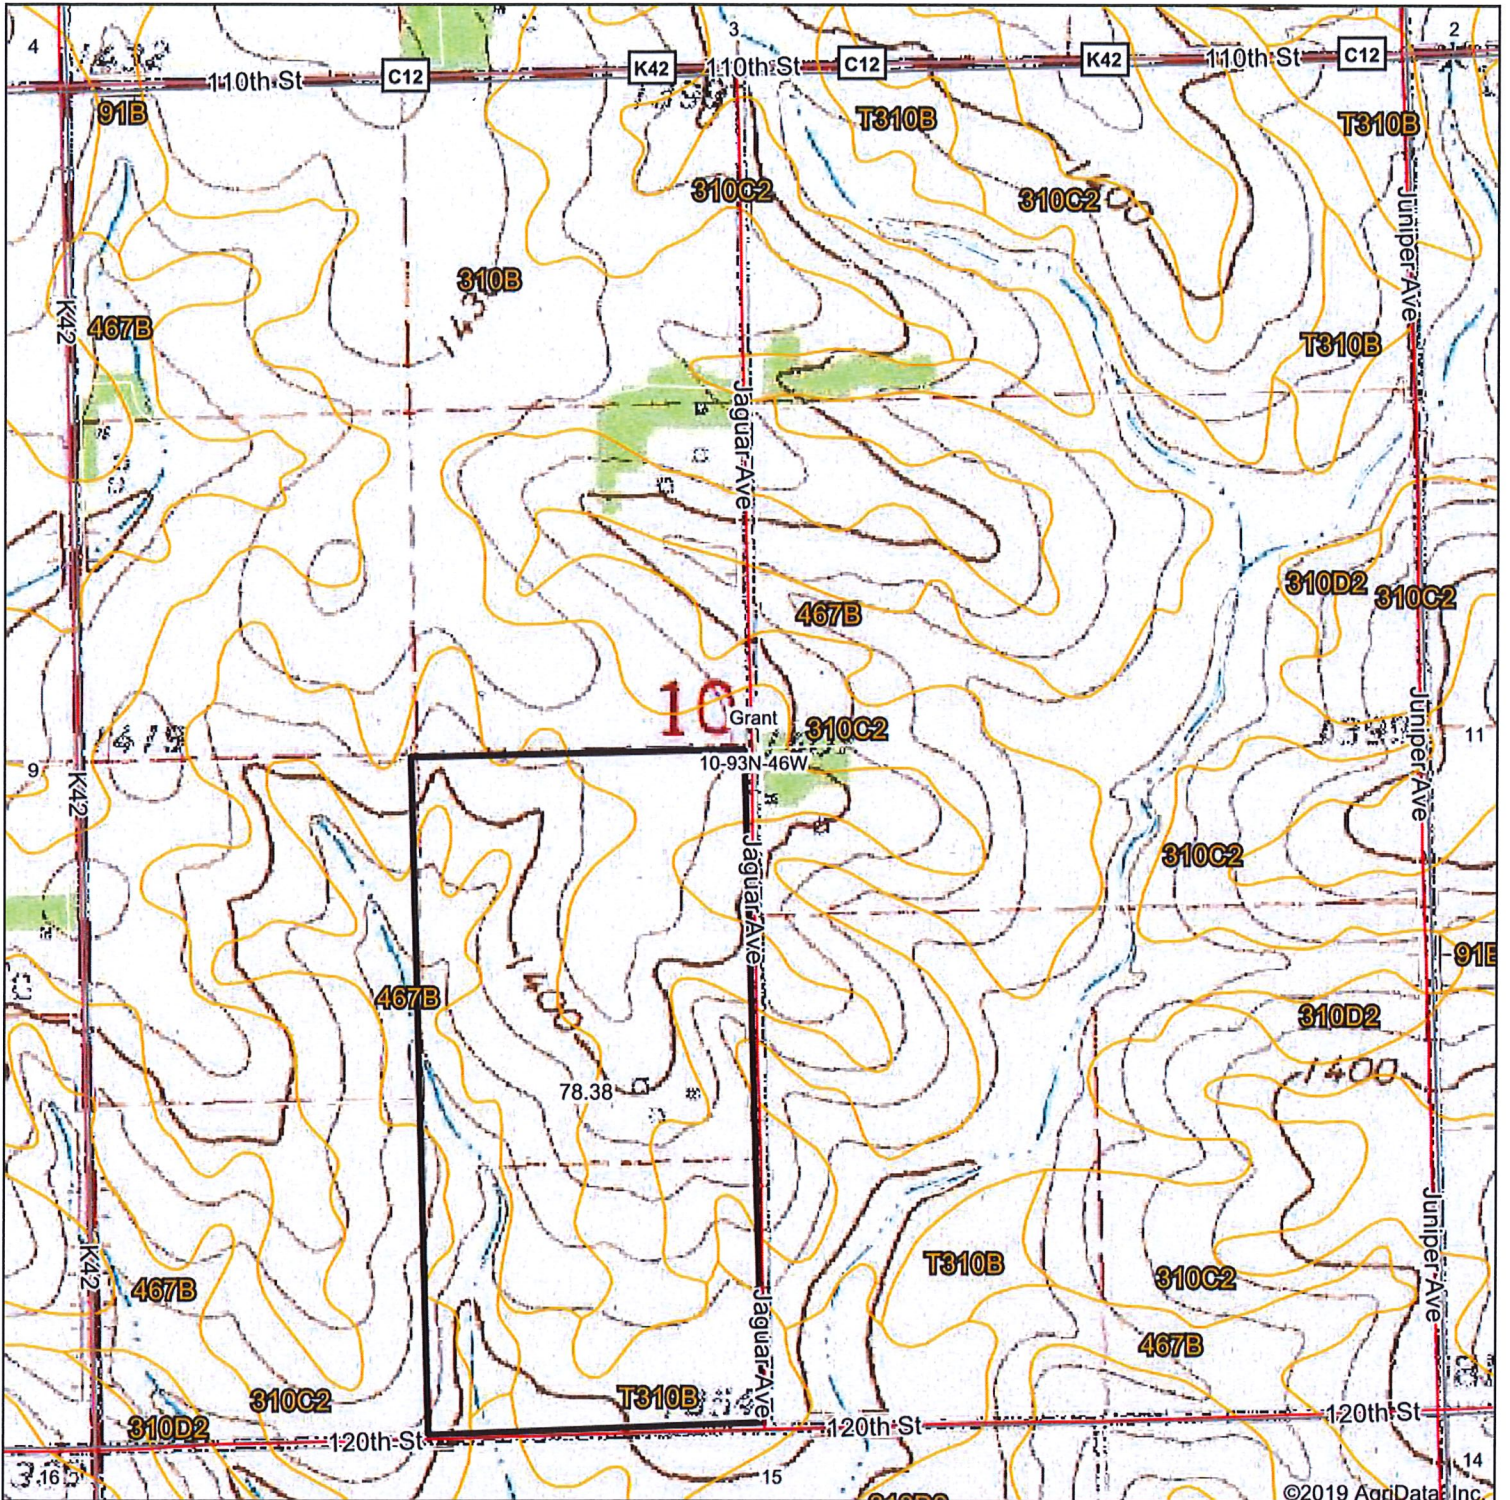

Topography Map

©2019 AgriData, Inc.

map center: 42° 53' 13.46, -96° 15' 47.42

10-93N-46W
Plymouth County
Iowa

Maps Provided By: