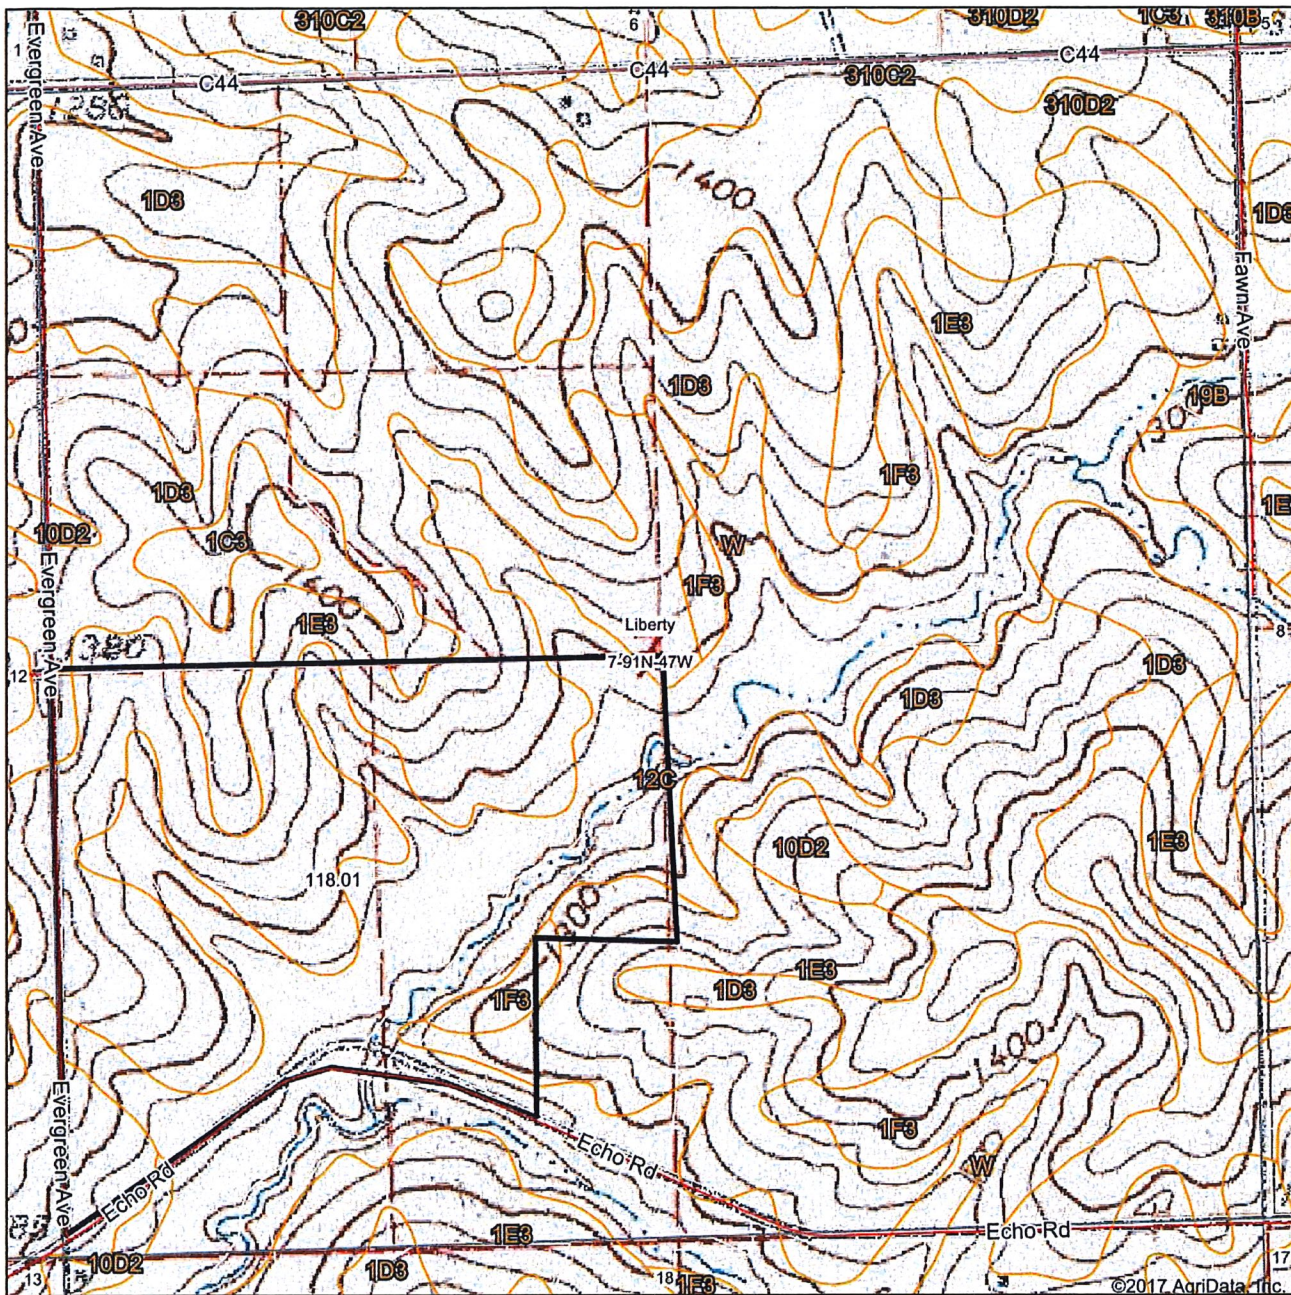

### Topography Map

map center: 42° 42' 50.4, -96° 26' 20.55

**7-91N-47W**  
**Plymouth County**  
**Iowa**

1/4/2018

Maps Provided By:  
  
 CUSTOMIZED ONLINE MAPPING  
 © AgriData, Inc. 2017 www.AgriDataInc.com

Field borders provided by Farm Service Agency as of 5/21/2008.