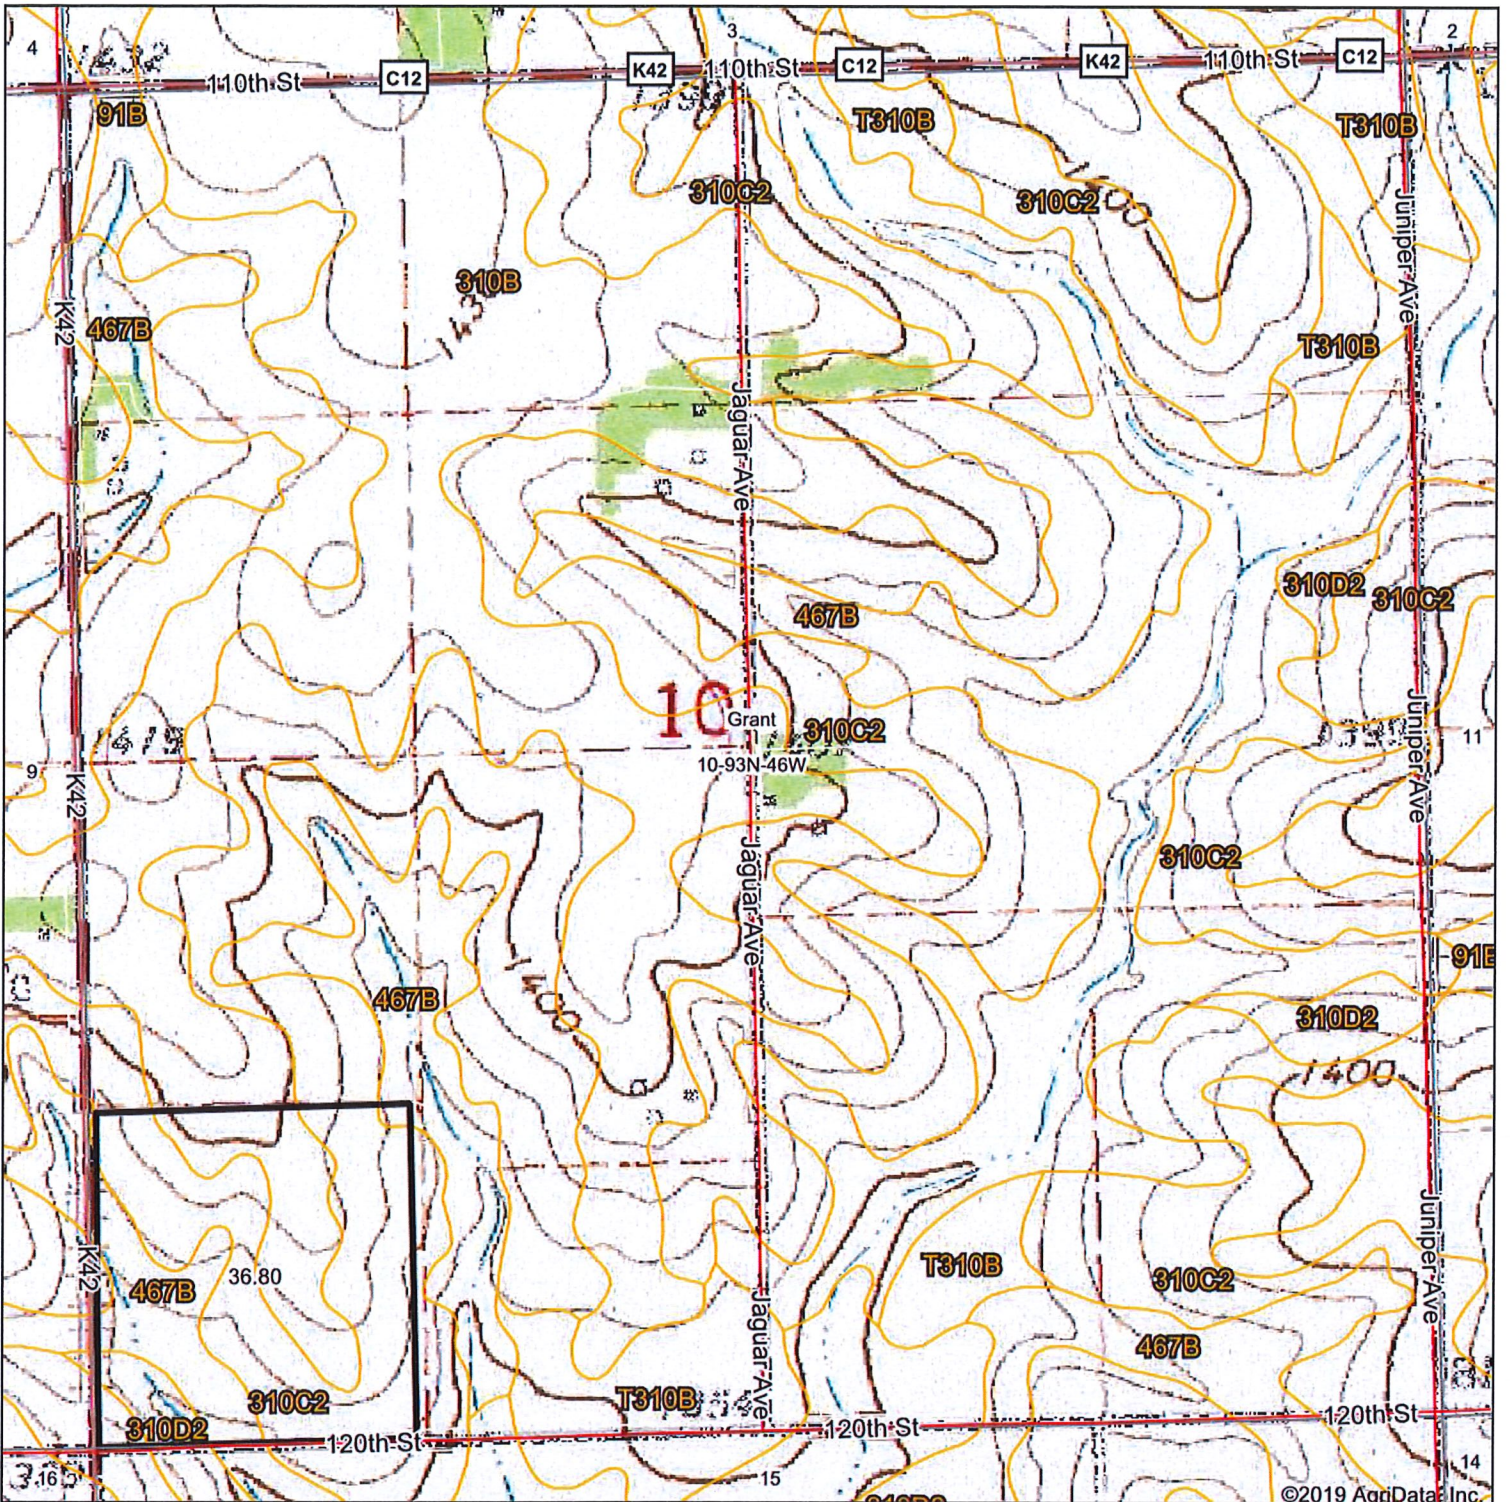

Topography Map

©2019 AgriData, Inc.

map center: 42° 53' 13.46, -96° 15' 47.42

10-93N-46W
Plymouth County
Iowa

Maps Provided By: