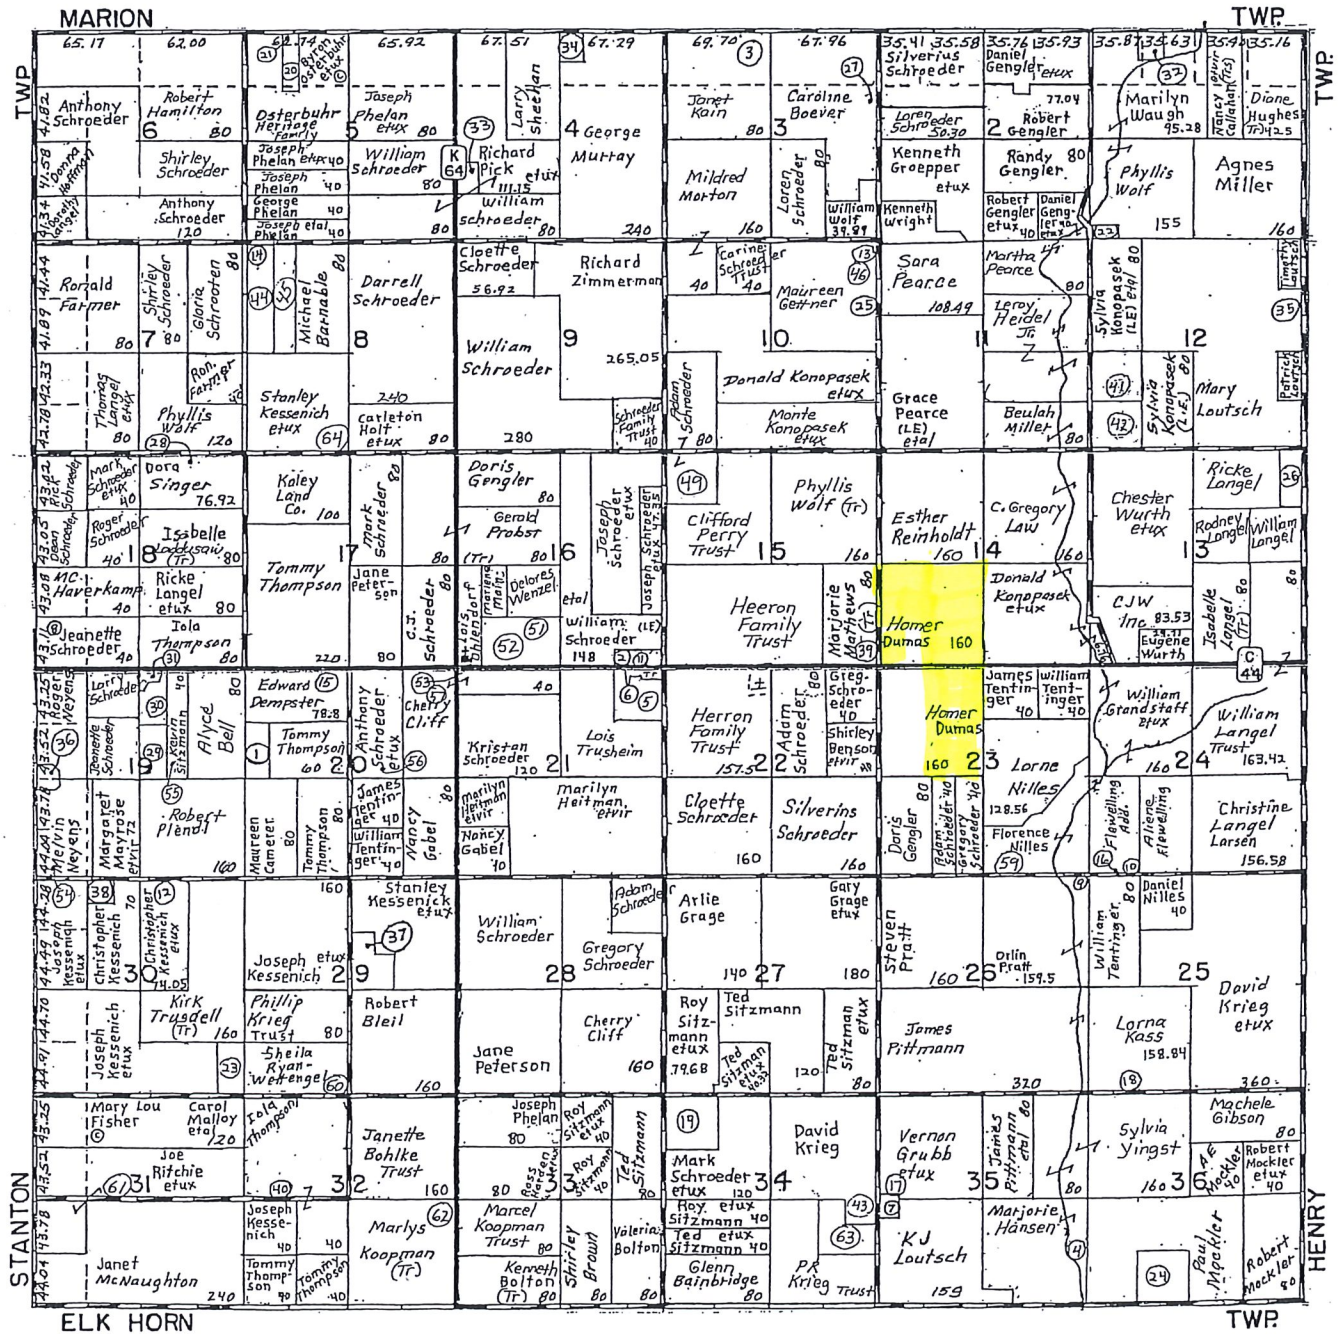

# UNION

TOWNSHIP 91 NORTH - RANGE 44 WEST OF 5TH PM.

1. Sec.20 Mark Schroeder-20
2. Sec.16 Union Comm. School-6.35
3. Sec.3 M. S. Sommerfeld, etux-4.49
4. Sec.35 Daniel Mockler-14.22
5. Sec.21 Rick Felts, etux-7.08
6. Sec.21 Kevin Felts, etux-24.66
7. Sec.35 David Kreig
8. Sec.18 Michael Farmer-3.20
9. Sec.26 NW Iowa Power Coop-0.5
10. Sec.24 Aliene Flewelling-0.71
11. Sec.16 Stephen Thill-1.65

ELK HORN

TWP