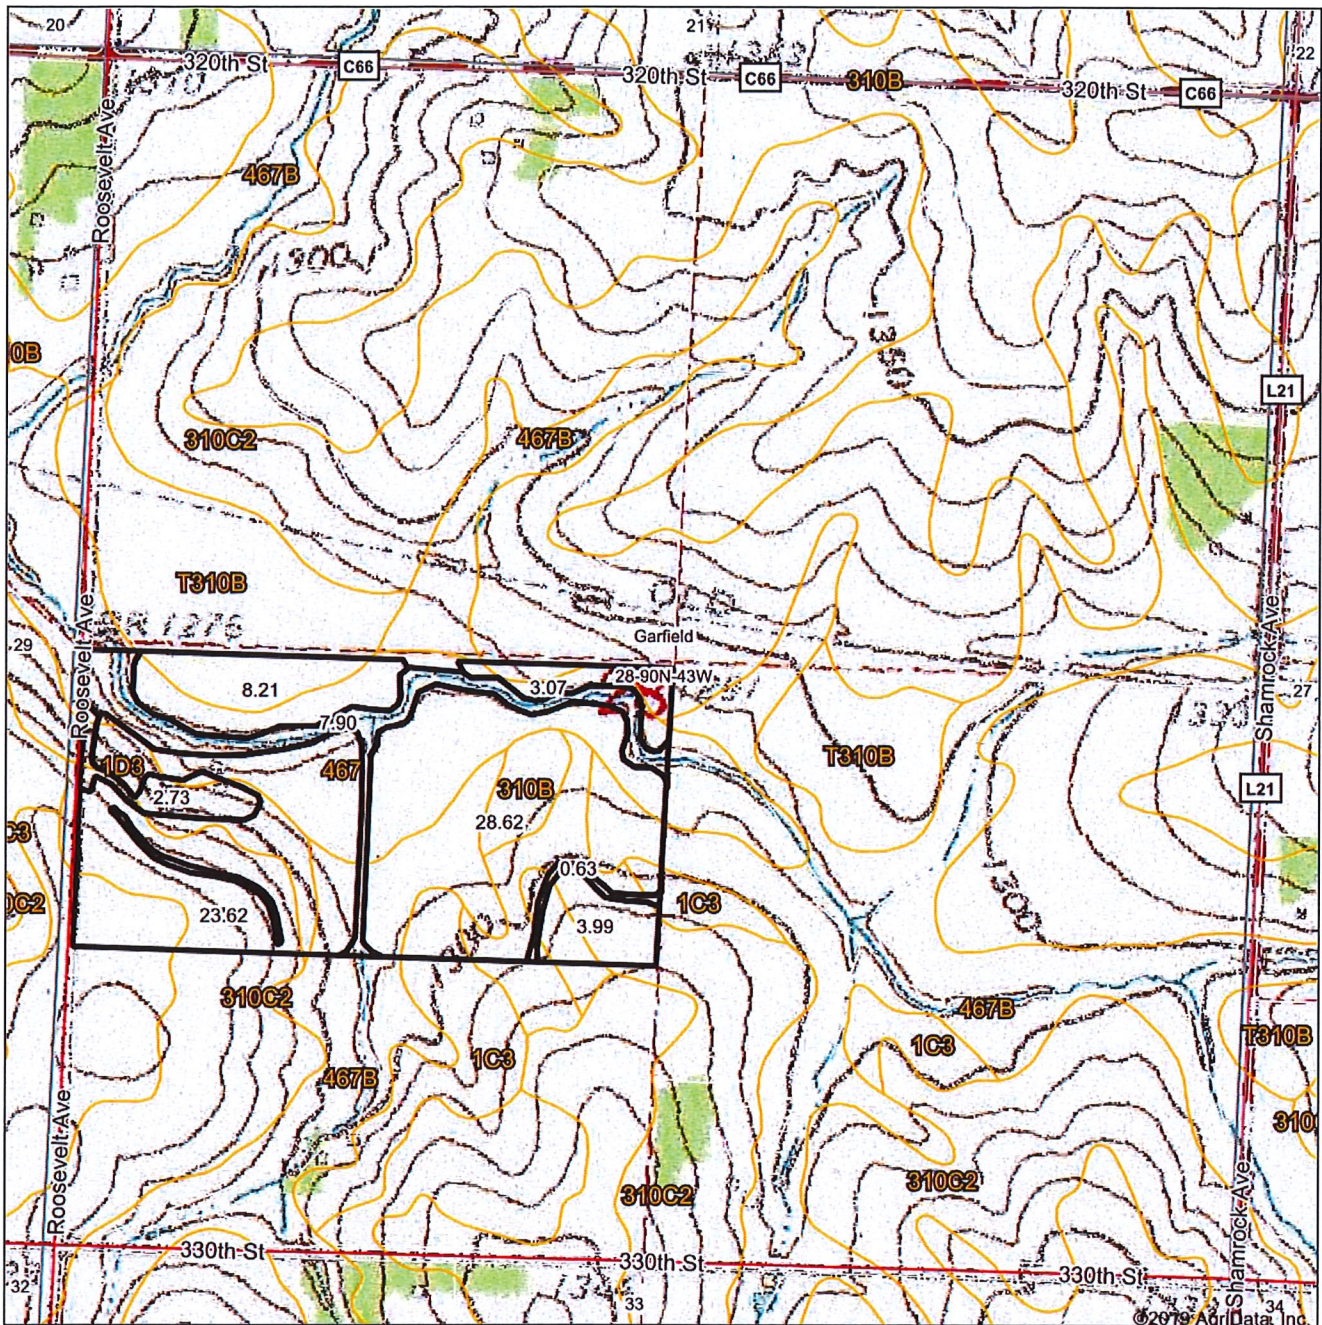

### Topography Map

map center: 42° 34' 57.63, -95° 55' 41.91

**28-90N-43W**  
**Plymouth County**  
**Iowa**

6/4/2019

Maps Provided By:

© AgriData, Inc. 2019 www.AgriDataInc.com

Field borders provided by Farm Service Agency as of 5/21/2008.