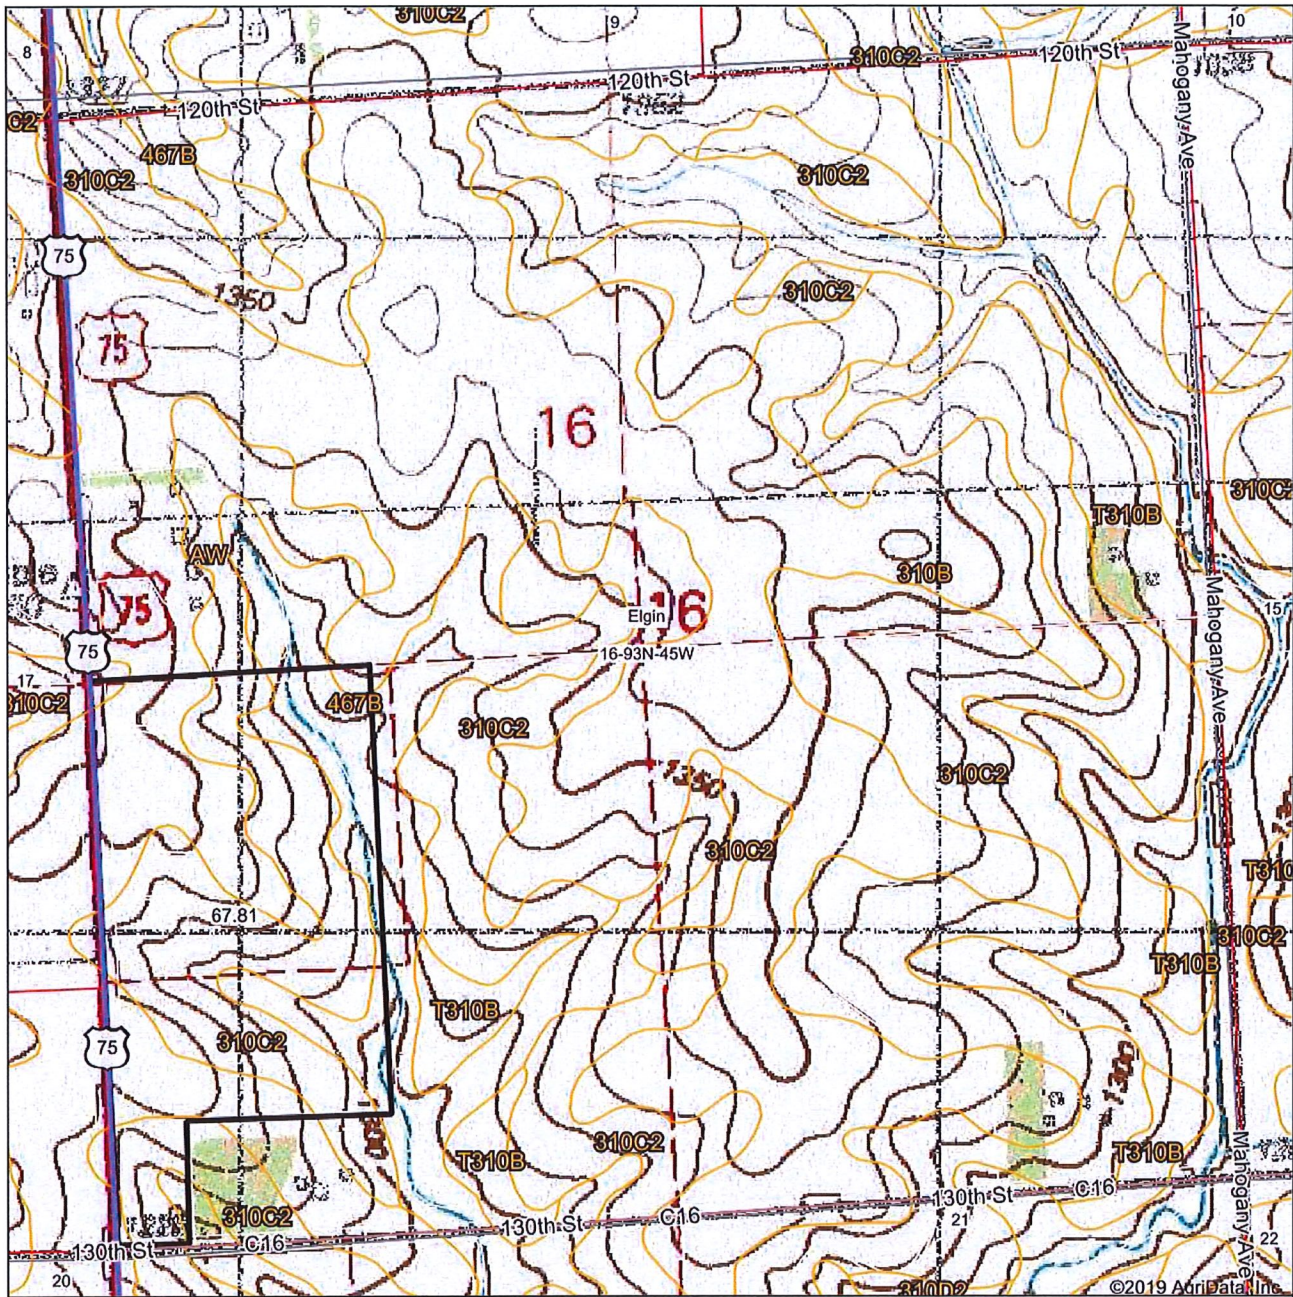

Topography Map

map center: 42° 52' 23.05, -96° 9' 54.28

16-93N-45W
Plymouth County
Iowa

5/10/2019

Maps Provided By:

© AgriData, Inc. 2019 www.AgriDataInc.com

Field borders provided by Farm Service Agency as of 5/21/2008.