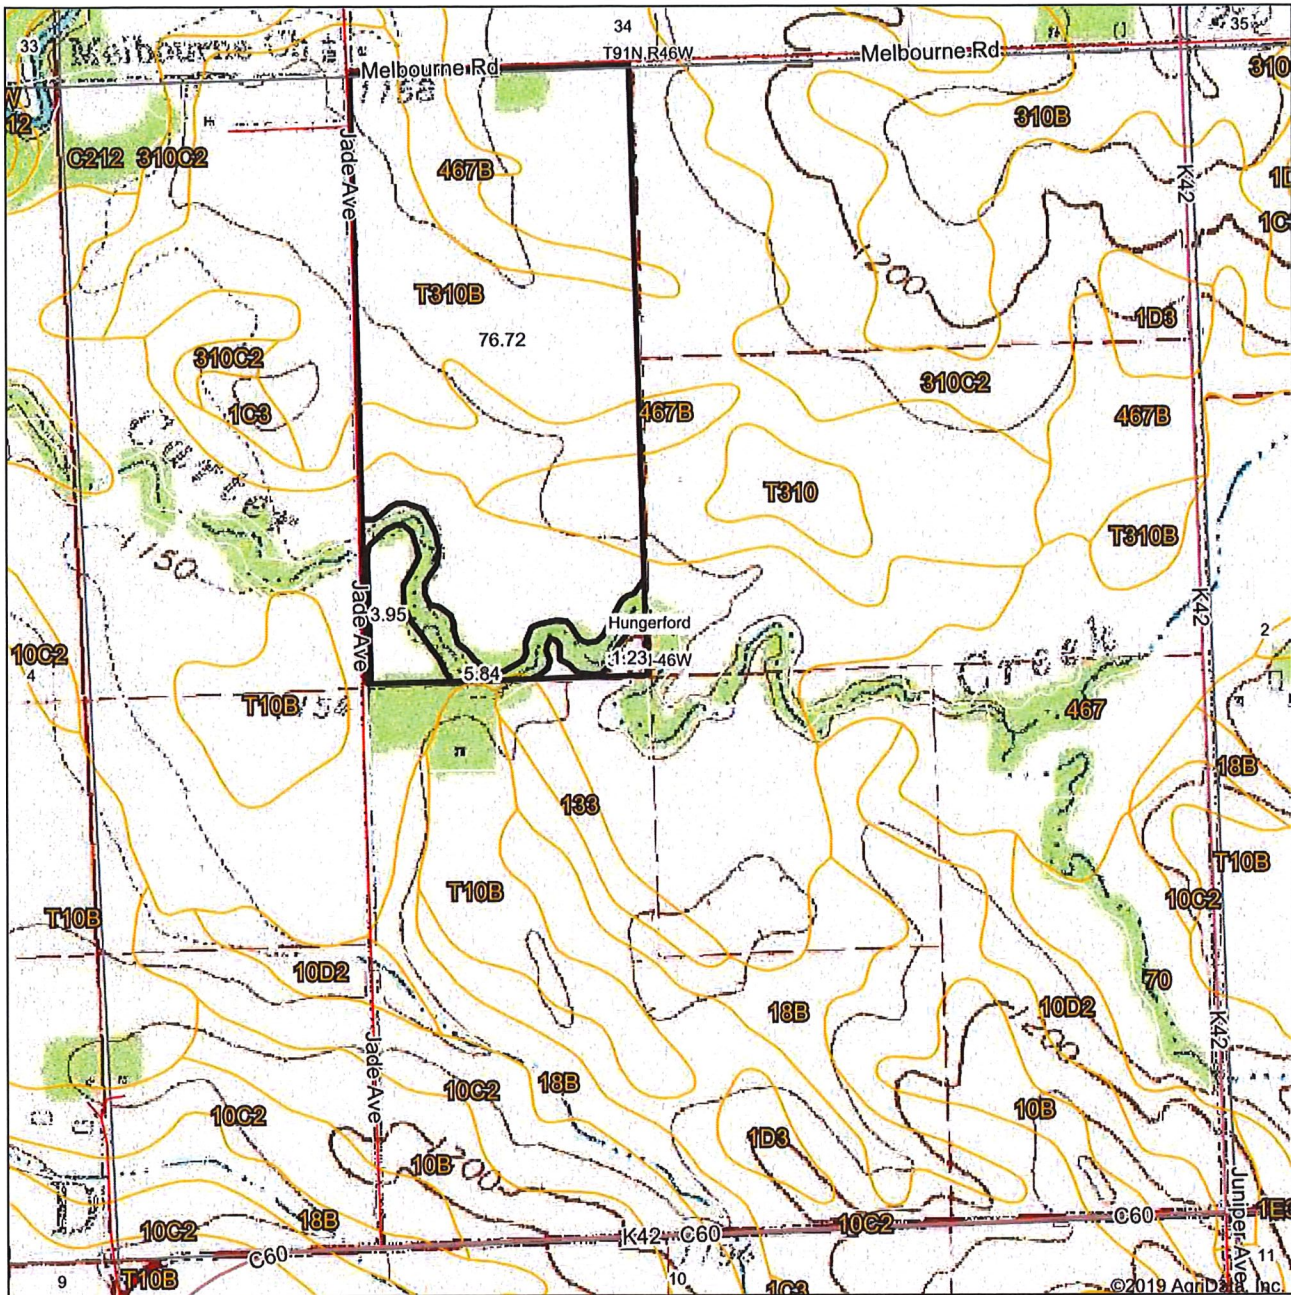

Topography Map

map center: 42° 38' 28.76, -96° 15' 45.99

3-90N-46W
Plymouth County
Iowa

3/7/2019

Maps Provided By:

© AgriData, Inc. 2019 www.AgriDataInc.com

Field borders provided by Farm Service Agency as of 5/21/2008.