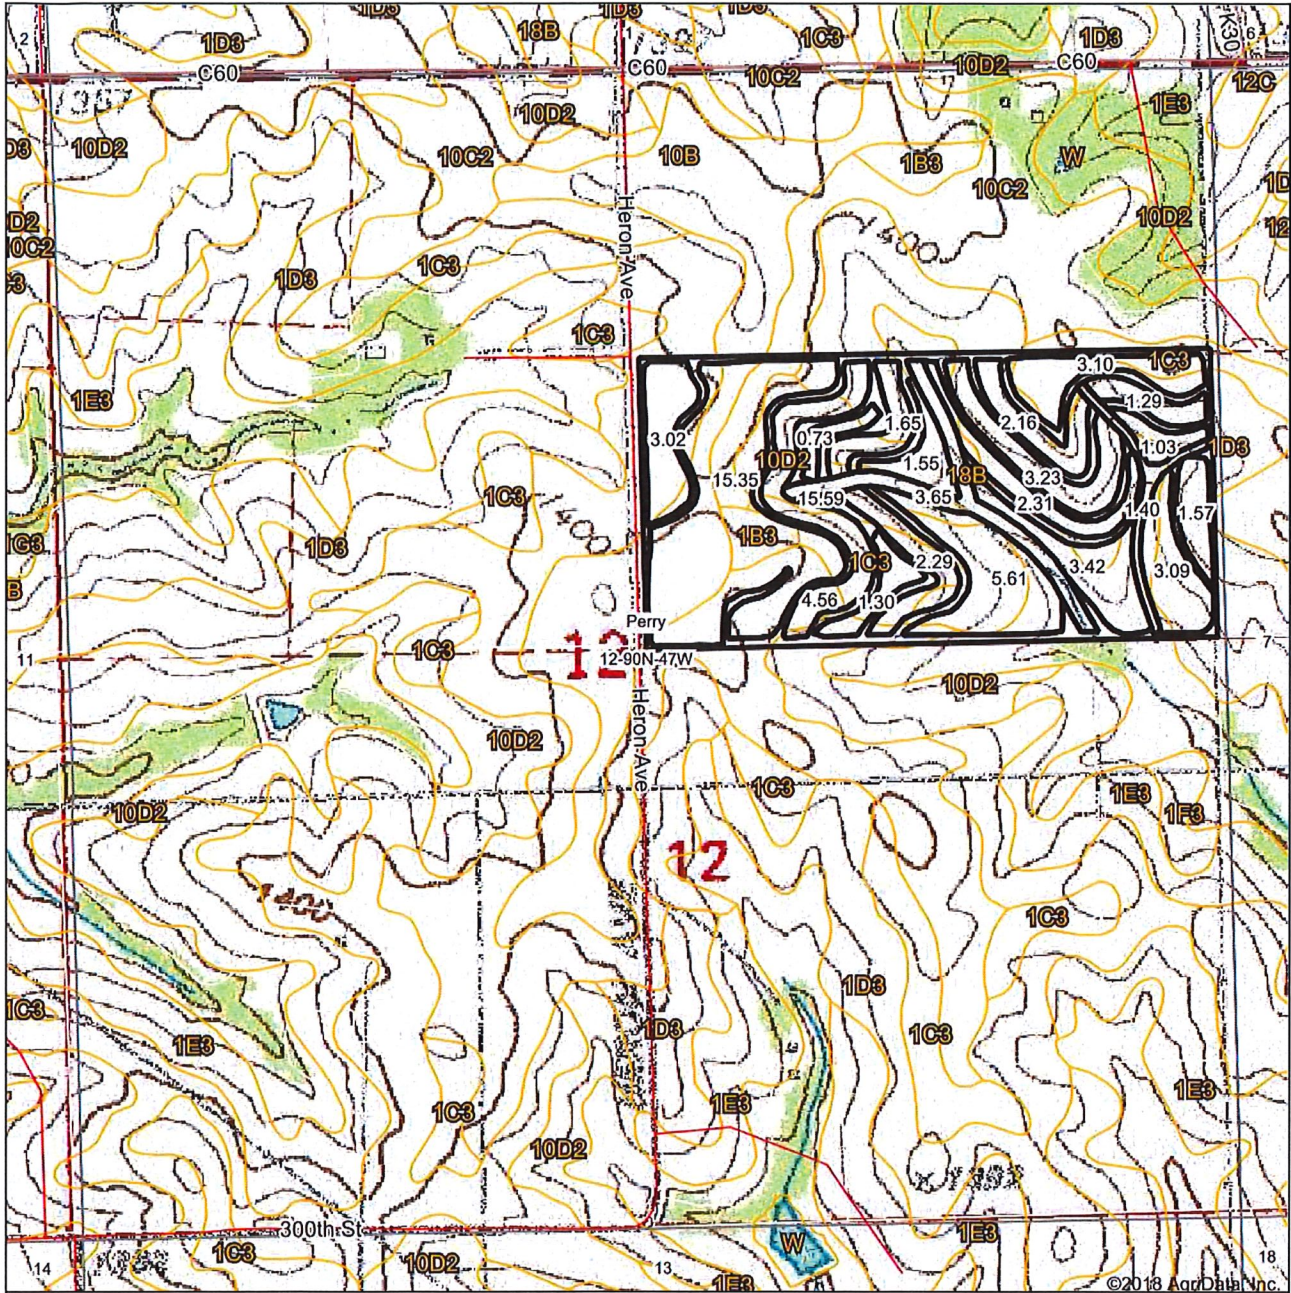

### Topography Map

map center: 42° 37' 36.23, -96° 20' 28.08

**12-90N-47W**  
**Plymouth County**  
**Iowa**

10/12/2018

Maps Provided By:

© AgriData, Inc. 2018 www.AgridataInc.com

Field borders provided by Farm Service Agency as of 5/21/2008.