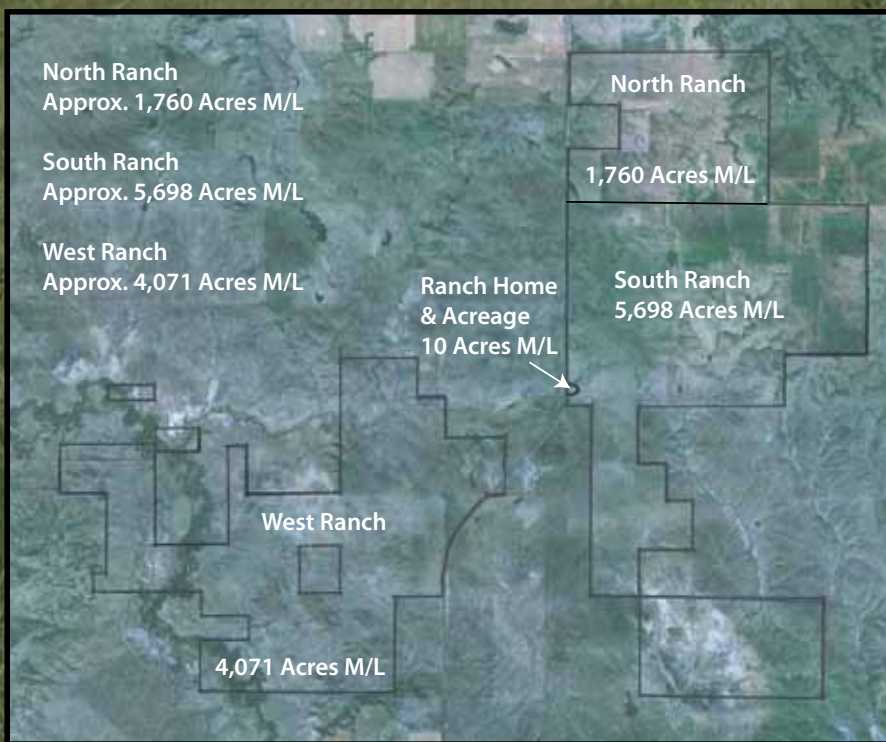

## Friday, Sept. 14, 2012 at 10:00 am

**Ranch located approx. 17 miles Northwest of the Mobridge, South Dakota Airport on Hwy. 1806**

**RANCH SHOWINGS:**  
August 16th & 17th and  
September 6th & 7th at the Ranch

**12,028 Acres M/L**  
**Approx. 11,548 Deeded Acres M/L**  
**480 Acres Leased**  
**(Offered in 4 tracts or as a complete ranch)**